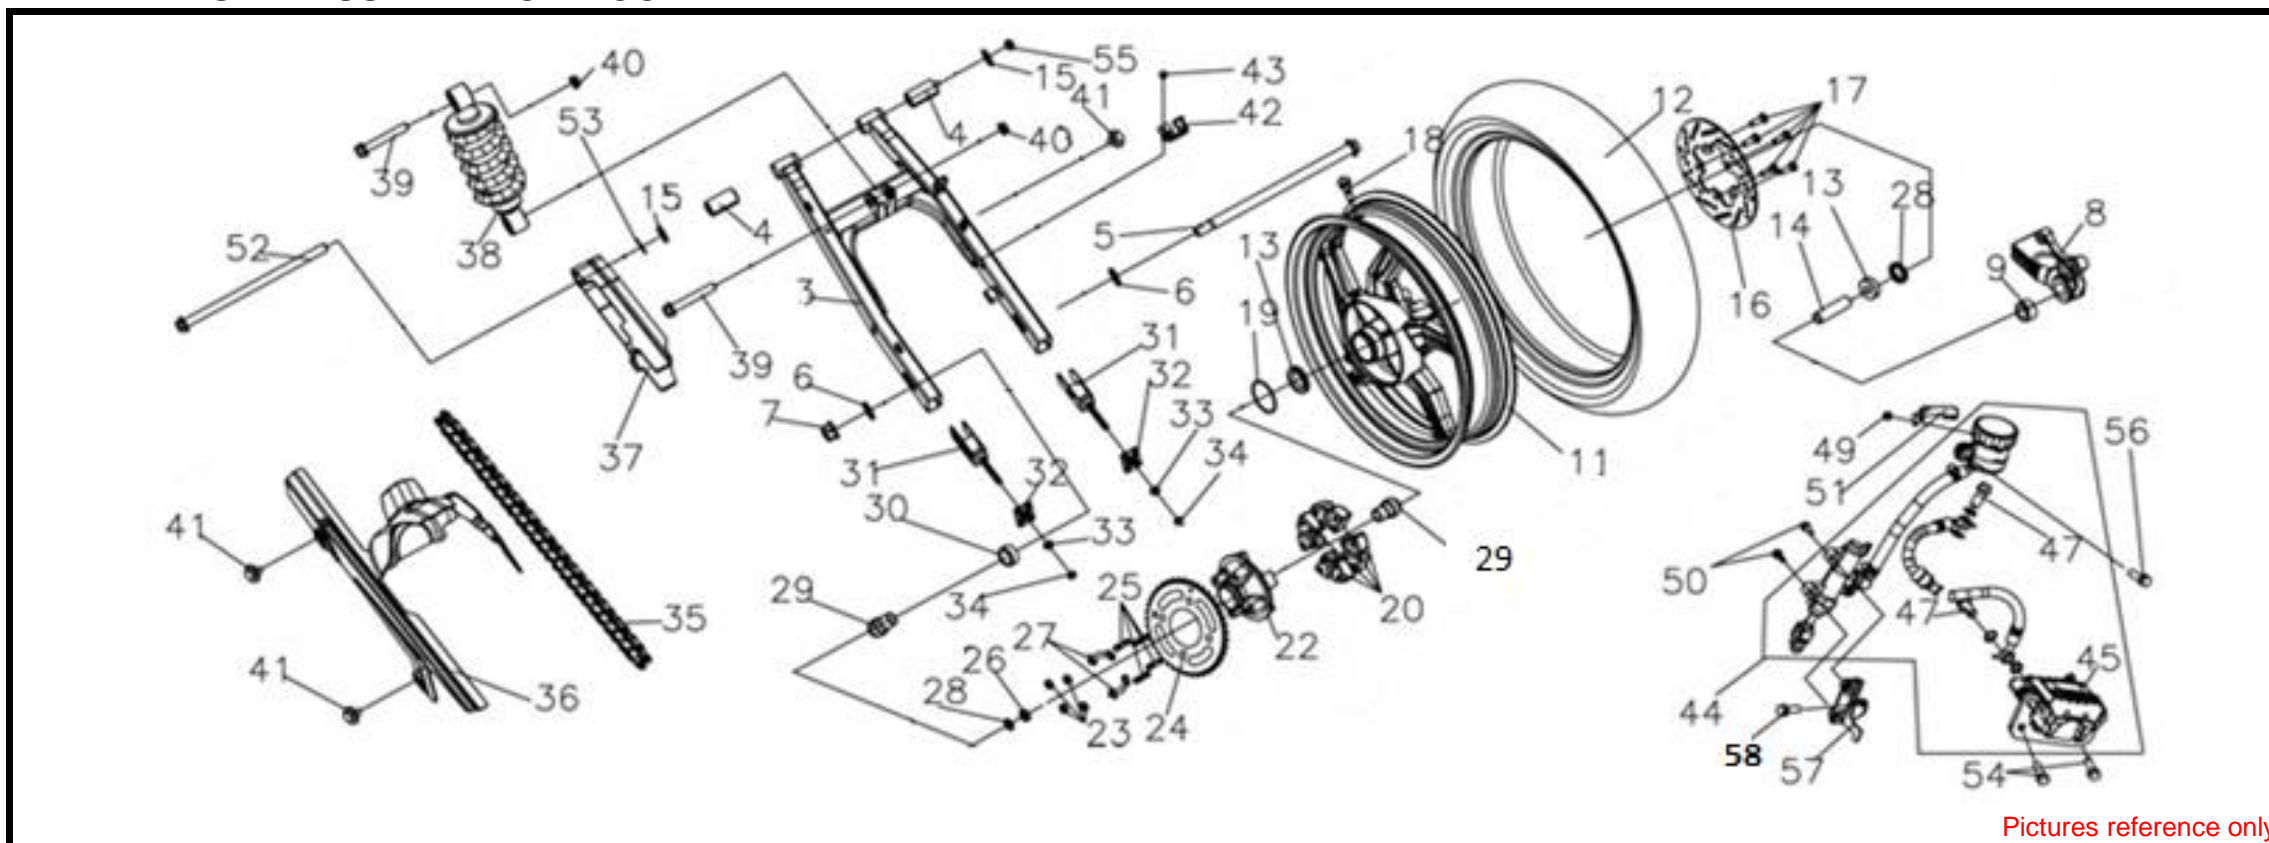

RR. TIRE TUBELESS - RR. FORK COMP

Pictures reference only

NO	Parts Number	Parts Name	QTY	PRICE (RM/PCS)	REMARK
3	52100-VF3-000	Rr. Fork Comp.	1	202.90	
4	52147-KK3-8300	Rear Fork Rubber Bush	2	16.20	
5	42301-VF3-000	Rr. Wheel Axle	1	57.90	
6	94101-16000	Plain Washer 16 mm	2	2.60	
7	90304-B7A-000	Rr. Axle U Nut 16 mm	1	28.90	
8	52105-VF3-000	Rr. Brake Brkt.	1	62.60	
9	42313-B7A-000	Rr. Rh Wheel Side Collar	1	13.90	
11	42701-VF3-000-T0-VN	Rr. Wheel Cast	1	433.10	colour: full black (for KRU, BKA, KYO)
11	42701-VF3-000-T4-VN	Rr. Wheel Cast	1	610.50	colour: full orange (for KOE)
12	42710-VE5-0000	Rr. Tubeless Tire Ass'y (120 / 70 - 17)	1	228.80	
13	96150-63030-10	Ball Bearing 6303 (UU)	2	28.90	
14	42620-B7A-000	Distance Collar	1	16.00	
15	94101-VF3-000	Plain Washer 14 mm	2	1.30	
16	43121-VF3-000-VN	Rr. Brake Disk	1	72.70	
17	90106-N02-0002	Fr. Disk Bolt	5	3.50	
18	42753-VVA-0000	Rim Valve	1	15.20	
19	42653-B8G-000	O-Ring 52.7X2.5 mm	1	2.60	
20	41241-B8G-000-A	Rr. Wheel Damper	1set	43.20	1set = 4pcs
22	42610-VF3-000	Final Driven Flange	1	151.30	
23	90305-BD2-000-K1	U Nut 10 mm	4	5.20	
24	41201-VF3-000	Final Driven Sprocket	1	48.90	
25	90110-BD2-000	Stud Bolt 10X23 mm	4	3.50	
26	96150-60050-10-VN	Radial Ball Bearing 6005 (UU)	1	27.00	
27	90522-B8G-000	Tongued Washer 1.2 mm	2	2.30	
28	91252-B8G-000	Oil Seal 30X47X7 mm	2	8.70	
29	42301-VF3-000	Rear Axle Sleeve	2	57.90	
30	42304-B7A-000	Rr. Lh Wheel Side Collar	1	10.10	

●Please check the color & stripe information according to the color index !