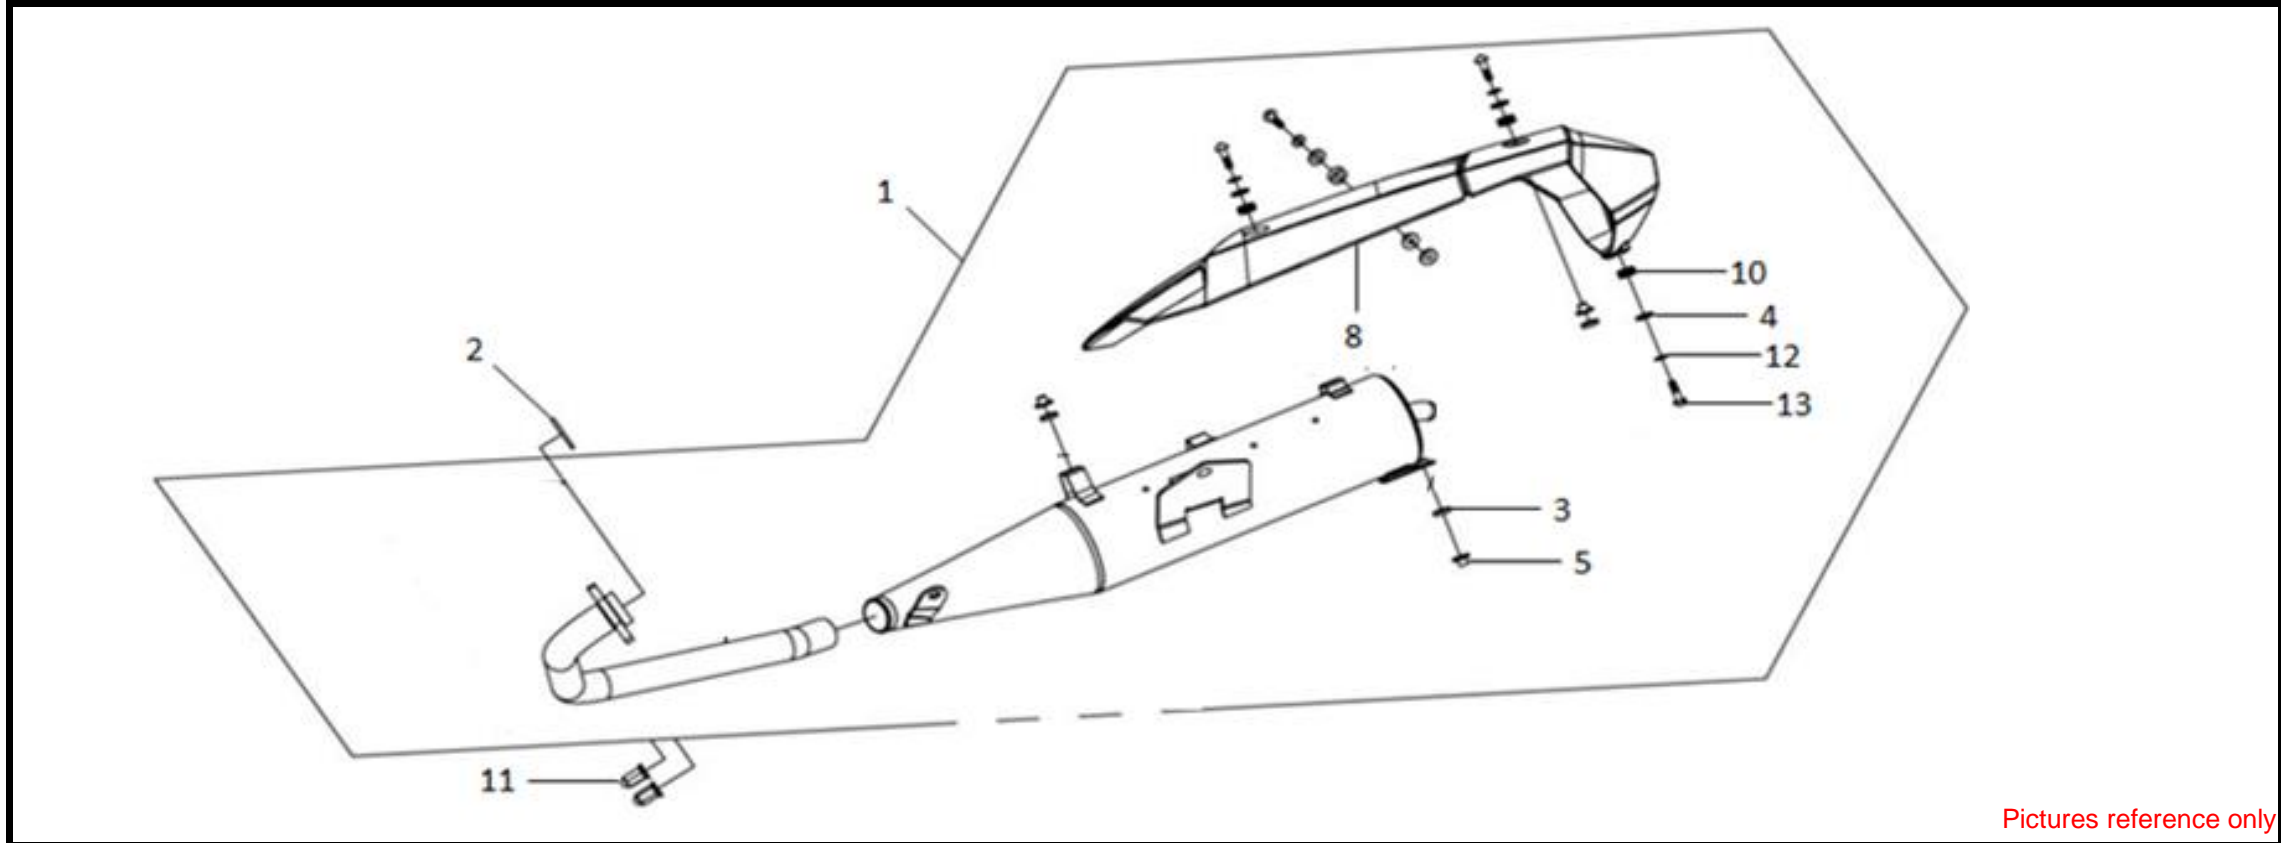

EXH. MUFFLER ASSY

Pictures reference only

NO	Parts Number	Parts Name	QTY	PRICE (RM/PCS)	REMARK
1	18000-VF3-900-PH	Exh. Muffler Ass'y	1	927.90	
2	18291-H9A-000	Ex. Pipe Gasket	1	7.60	
3	18292-F86-000	Protector Packing A	4	4.30	
4	18293-F3E-000	Protector Packing B	4	1.50	
5	18295-A1A-000	Collar M6	4	2.90	
8	18318-VF3-000-KKT	Muffler Protector	1	109.00	KKT - Black
10	18321-L1A-000	Protector Rubber	4	3.50	
11	90043-XB1-000	Cap Nut 8 mm	2	5.90	
12	90107-V02-000	Plain Washer 6 mm	4	2.10	
13	90116-L4A-000	Special Bolt M6*22 mm	4	1.70	

●Please check the color & stripe information according to the color index !