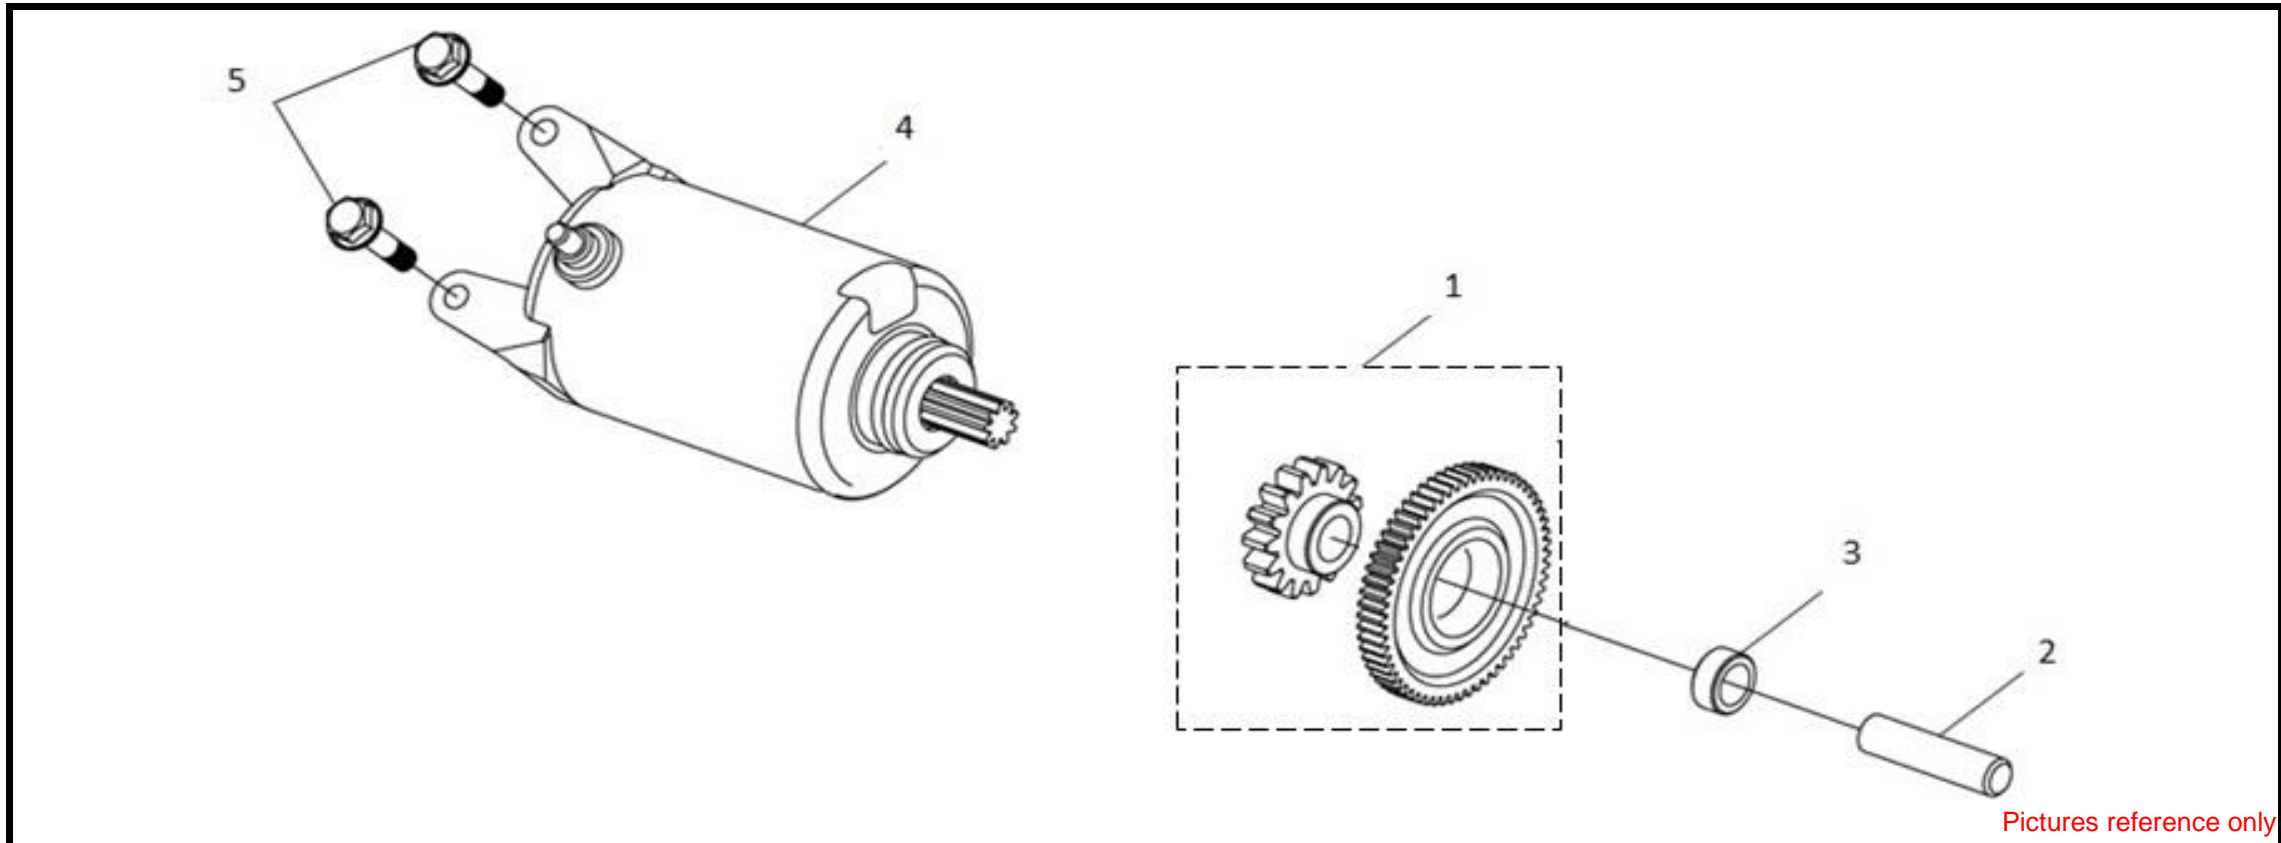

START MOTOR ASSY

Pictures reference only

NO	Parts Number	Parts Name	QTY	PRICE (RM/PCS)	REMARK
1	28100-VF3-000-VN	Starting Reduction Gear Comp.	1	63.30	
2	28102-BAA-000	Start Reduction Gear Shaft	1	5.70	
3	28133-VF3-000	Starting Reduction Collar	1	4.40	
4	31200-VF3-000	Start Motor Ass'y	1	295.00	
5	96001-06025-07	Sh. Flange Bolt 6*25 mm	2	0.90	

●Please check the color & stripe information according to the color index !