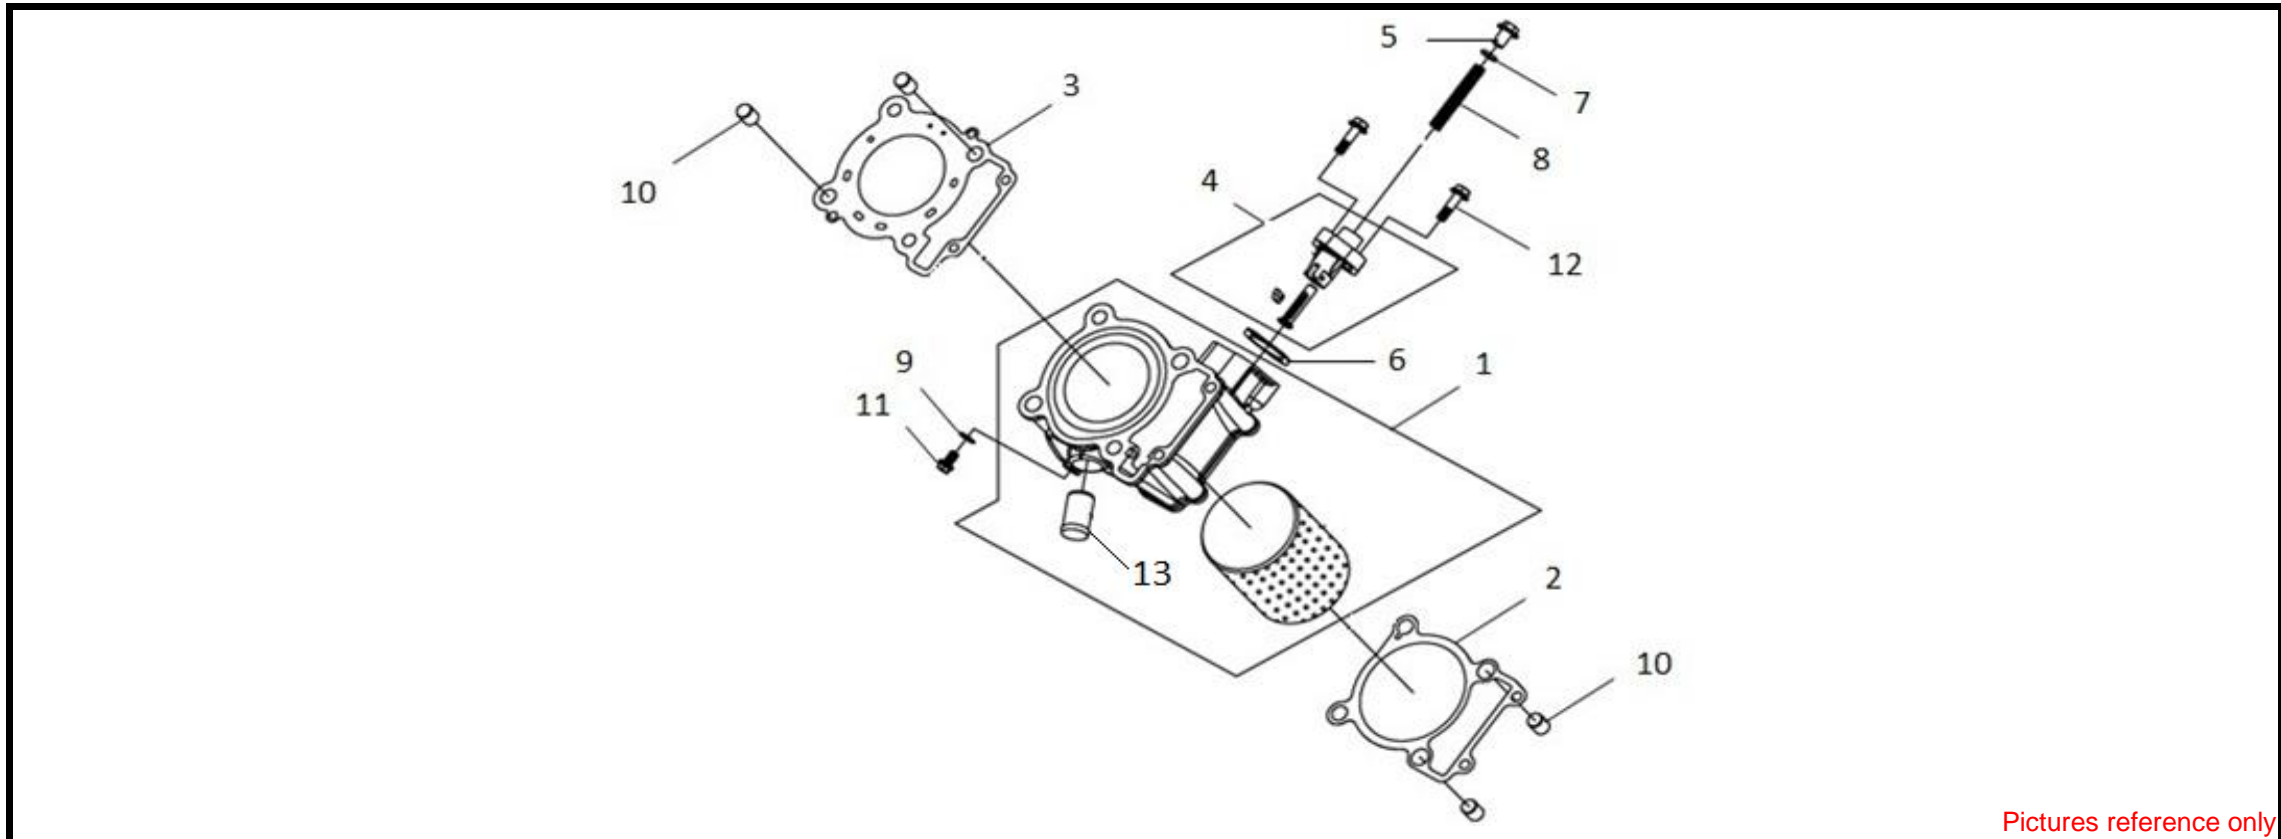

CYLINDER - TENSIONER LIFTER

Pictures reference only

NO	Parts Number	Parts Name	QTY	PRICE (RM/PCS)	REMARK
1	1210A-VF3-000	Cylinder Ass'y.	1	263.00	
2	12191-VF3-000	Cylinder Gasket	1	6.00	
3	12251-VF3-000-VN	Cylinder Head Gasket	1	28.30	
4	14520-BAA-000	Tensioner Lifter Ass'y	1	54.20	
5	14522-H6T-000	Adjuster Bolt	1	5.10	
6	14523-M9Q-000	Tensioner Lifter Gasket	1	2.00	
7	14524-H6T-000	O-Ring	1	2.00	
8	14525-H6T-000	Adjuster Spring	1	3.60	
9	90478-700-000	Washer A 6 mm	1	0.90	
10	90704-HLK-000	Dowel Pin 11*14 mm	4	1.90	
11	96001-06010-00-L1	Sh. Flange Bolt 6*10 mm	1	0.50	
12	96001-06022-07	Sh Flange Bolt 6*22 mm	2	0.90	
13	11335-BAA-300-K1	Water Hose Joint	1	16.00	

●Please check the color & stripe information according to the color index !