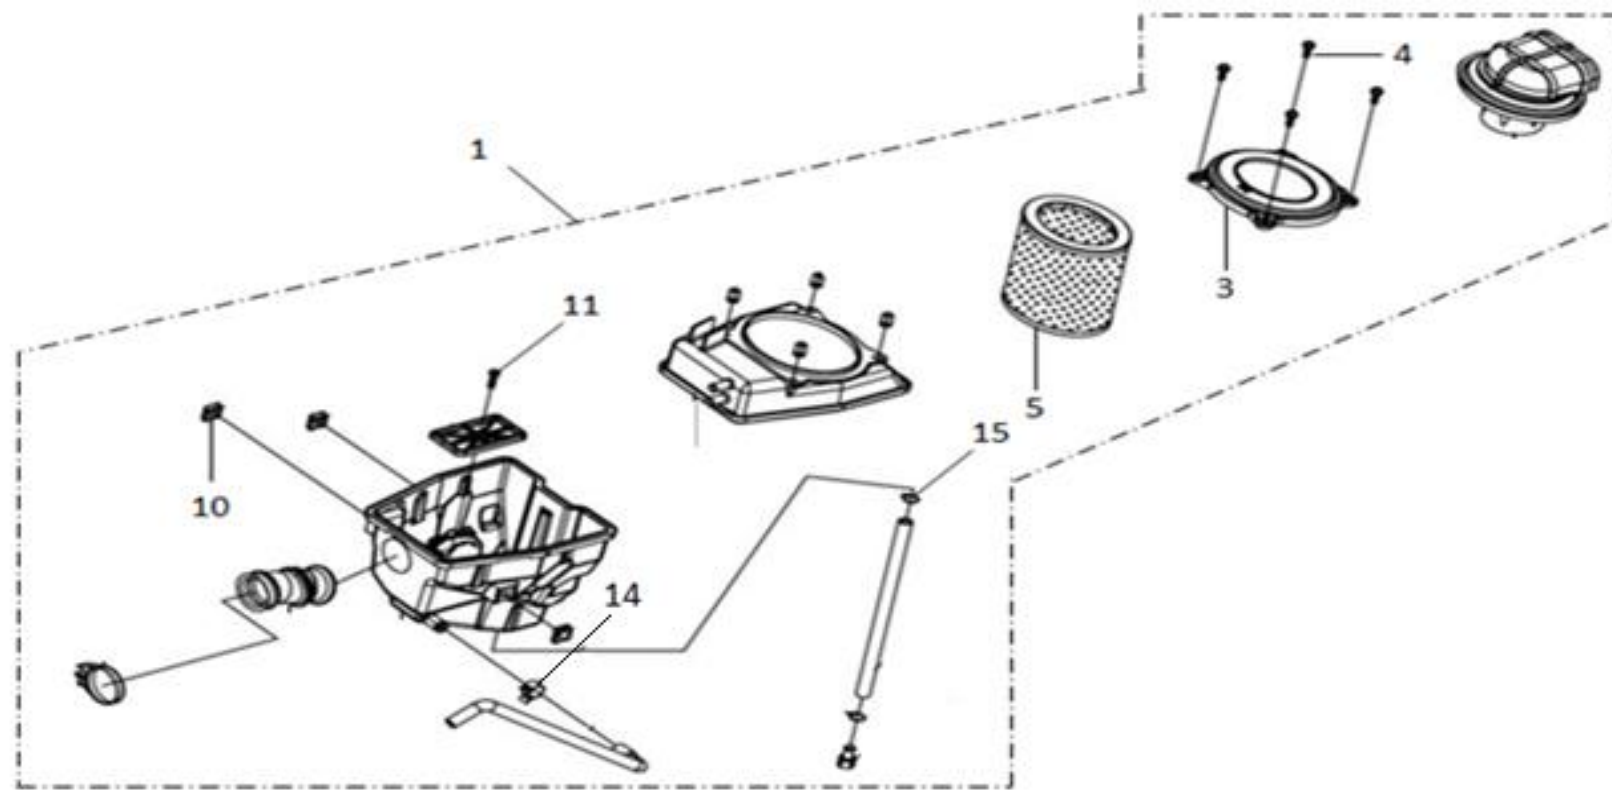

Pictures reference only

NO	Parts Number	Parts Name	QTY	PRICE (RM/PCS)	REMARK
1	17200-VFA-000	Air Cleaner Ass'y	1	215.90	
3	17232-B9A-000	Air/C Cover Cap	1	32.80	
4	93891-05016-07	Washer Screw 5*16 mm	4	1.70	
5	17211-B9A-000	Air/C Element Comp.	1	50.00	
10	90305-VS1-000	Clip Nut 6 mm	3	4.20	
11	93903-25480	Tapping Screw 5*20 mm	1	0.70	
14	91407-SA7-003	Fuel Hose Clamp 17.0 mm	2	4.20	
15	95002-80000	Tube Clip C12	1	2.10	

●Please check the color & stripe information according to the color index !