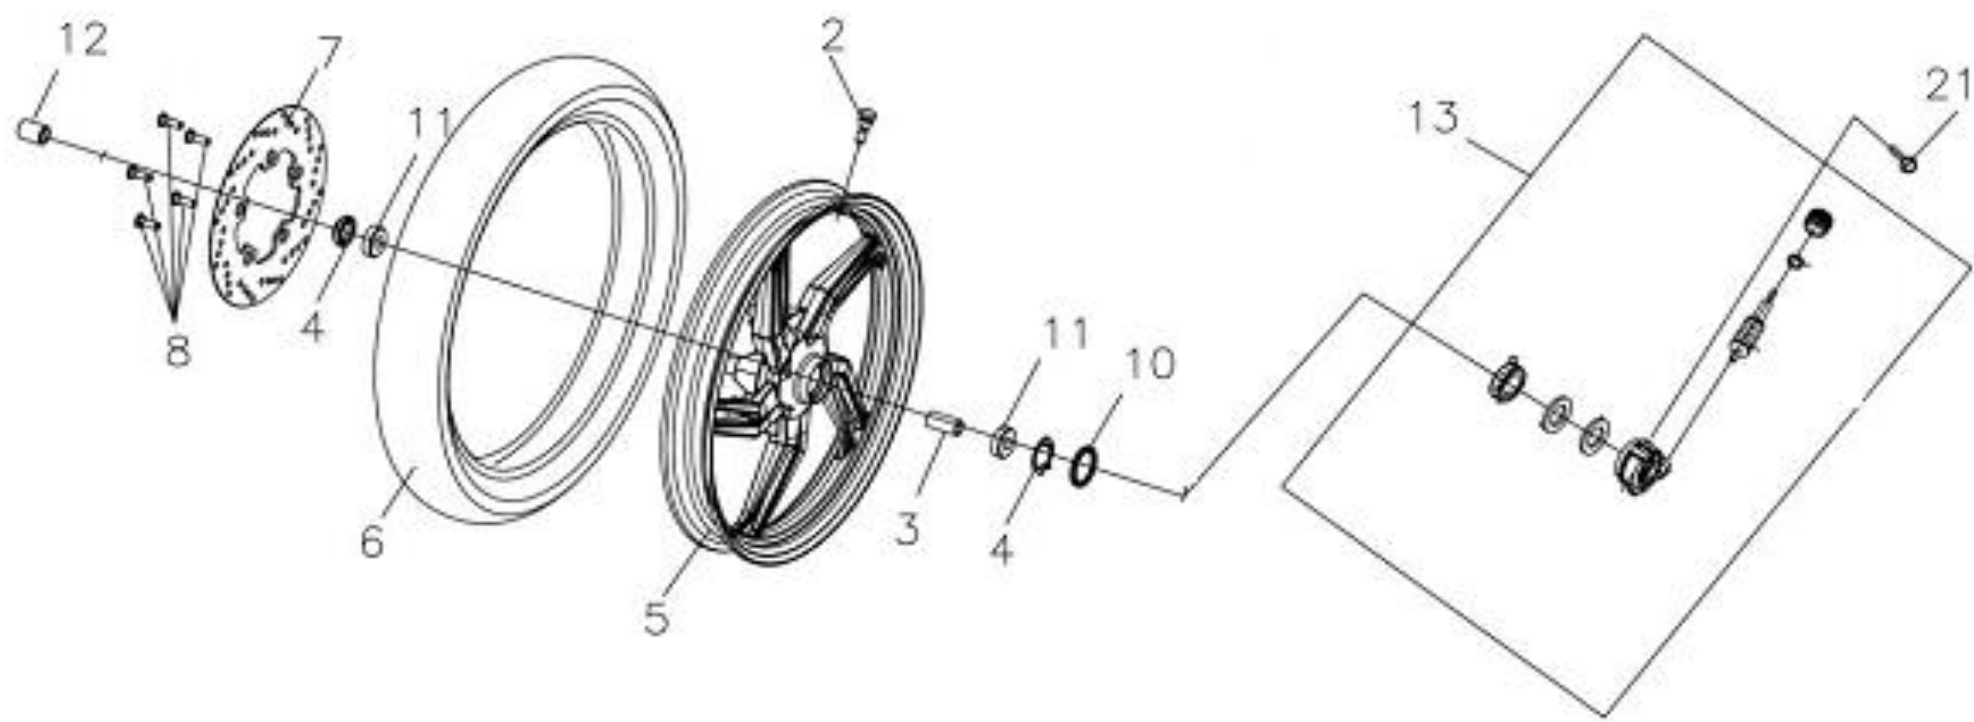

FR. WHEEL CAST - SPEEDOMETER GEAR BOX

Pictures reference only

NO	Parts Number	Parts Name	QTY	PRICE (RM/PCS)	REMARK
2	42753-VVA-0000	Rim Valve	1	15.20	
3	44620-VA1-0000	Fr. Axle Dist Collar	1	3.20	
4	44680-VA1-0000	Gear Box Retainer	1	2.20	
5	44701-VF3-000-T0-VN	Fr. Wheel Cast	1	433.10	colour: full black (for KRU, BKA, KYO)
5	44701-VF3-000-T4-VN	Fr. Wheel Cast	1	497.40	colour: full orange (for KOE)
6	44710-VF3-000	Fr. Tubeless Tire Ass'Y	1	151.10	
7	45121-VF3-000-VN	Fr. Brake Disk	1	88.90	
8	90106-N02-0002	Fr. Disk Bolt	5	3.50	
9	91252-030-003	Oil Seal 23X37X7 mm	1	5.90	
10	91258-410-0061-L1	Dust Seal 40X50X5 mm	1	4.40	
11	96150-63010-10-VN	Radial Bearing Ball 6301UU	2	13.40	
12	44311-VF3-000	Fr Wheel Side Collar	1	6.60	
13	44800-VA1-0001	Speedometer Gear Box Ass'y	1	47.10	
21	93891-05022-07	Washer Screw 5X20 mm	1	0.80	

●Please check the color & stripe information according to the color index !