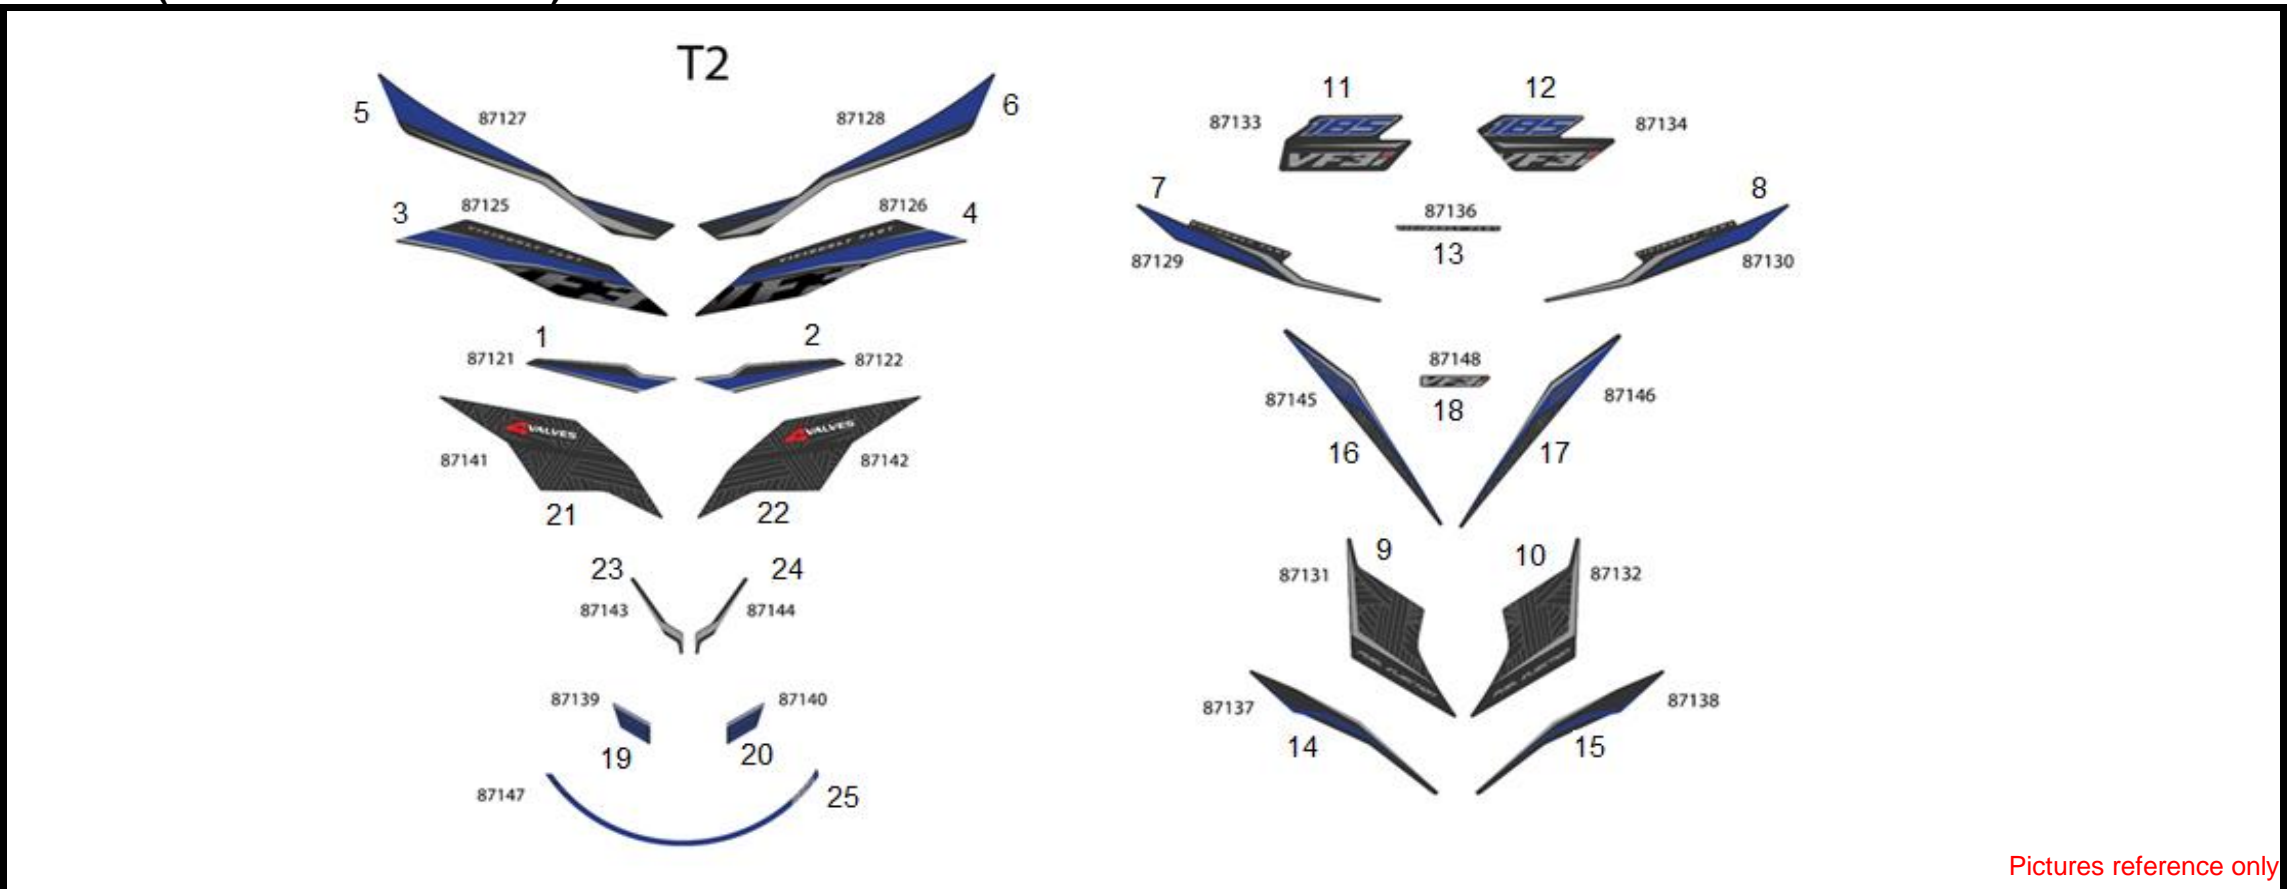

STRIPE (MATTE BLACK/BLUE)

Pictures reference only

NO	Parts Number	Parts Name	QTY	PRICE (RM/PCS)	REMARK
1	87121-VFB-0000-T2	R. BODY COVER STRIPE (MATTE BLACK/BLUE/GREY)	1	2.30	
2	87122-VFB-0000-T2	L. BODY COVER STRIPE (MATTE BLACK/BLUE/GREY)	1	2.30	
3	87125-VFB-0000-T2	R. BODY LOWER STRIPE A (MATTE BLACK/BLUE)	1	9.00	
4	87126-VFB-0000-T2	L. BODY LOWER STRIPE A (MATTE BLACK/BLUE)	1	9.00	
5	87127-VFB-0000-T2	R. BODY LOWER STRIPE C (MATTE BLACK/BLUE/GREY)	1	14.30	
6	87128-VFB-0000-T2	L. BODY LOWER STRIPE C (MATTE BLACK/BLUE/GREY)	1	14.30	
7	87129-VFB-0000-T2	R. FR. COVER STRIPE A (MATTE BLACK/BLUE/GREY)	1	4.80	
8	87130-VFB-0000-T2	L. FR. COVER STRIPE A (MATTE BLACK/BLUE/GREY)	1	4.80	
9	87131-VFB-0000-T2	R. FR. COVER STRIPE B (MATTE BLACK/GREY)	1	9.50	
10	87132-VFB-0000-T2	L. FR. COVER STRIPE B (MATTE BLACK/GREY)	1	9.50	
11	87133-VFB-0000-T2	R. FR. COVER STRIPE C (MATTE BLACK/BLUE)	1	5.00	
12	87134-VFB-0000-T2	L. FR. COVER STRIPE C (MATTE BLACK/BLUE)	1	5.00	
13	87136-VFB-0000-T2	L. FR. COVER STRIPE D (MATTE BLACK/GREY)	1	2.00	
14	87137-VFB-0000-T2	R. SIDE COVER STRIPE (MATTE BLACK/BLUE/GREY)	1	4.00	
15	87138-VFB-0000-T2	L. SIDE COVER STRIPE (MATTE BLACK/BLUE/GREY)	1	4.00	
16	87145-VFB-0000-T2	R. FR. GARNISH STRIPE (MATTE BLACK/BLUE/GREY)	1	3.00	
17	87146-VFB-0000-T2	L. FR. GARNISH STRIPE (MATTE BLACK/BLUE/GREY)	1	3.00	
18	87148-VFB-0000	VF3i STRIPE	2	1.00	
19	87139-VFB-0000-T2	R. FR. FENDER STRIPE (MATTE BLACK/BLUE)	1	1.50	
20	87140-VFB-0000-T2	L. FR. FENDER STRIPE (MATTE BLACK/BLUE)	1	1.50	
21	87141-VFB-0000	R. BODY COVER STRIPE B (MATTE BLACK)	1	13.90	
22	87142-VFB-0000	L. BODY COVER STRIPE B (MATTE BLACK)	1	13.90	
23	87143-VFB-0000-T2	R. FR. TOP COVER STRIPE (MATTE BLACK/GREY)	1	1.50	
24	87144-VFB-0000-T2	L. FR. TOP COVER STRIPE (MATTE BLACK/GREY)	1	1.50	
25	87147-VFB-0000-T2	CAST WHEEL STRIPE (BLUE)	4	13.90	

●Please check the color & stripe information according to the color index !