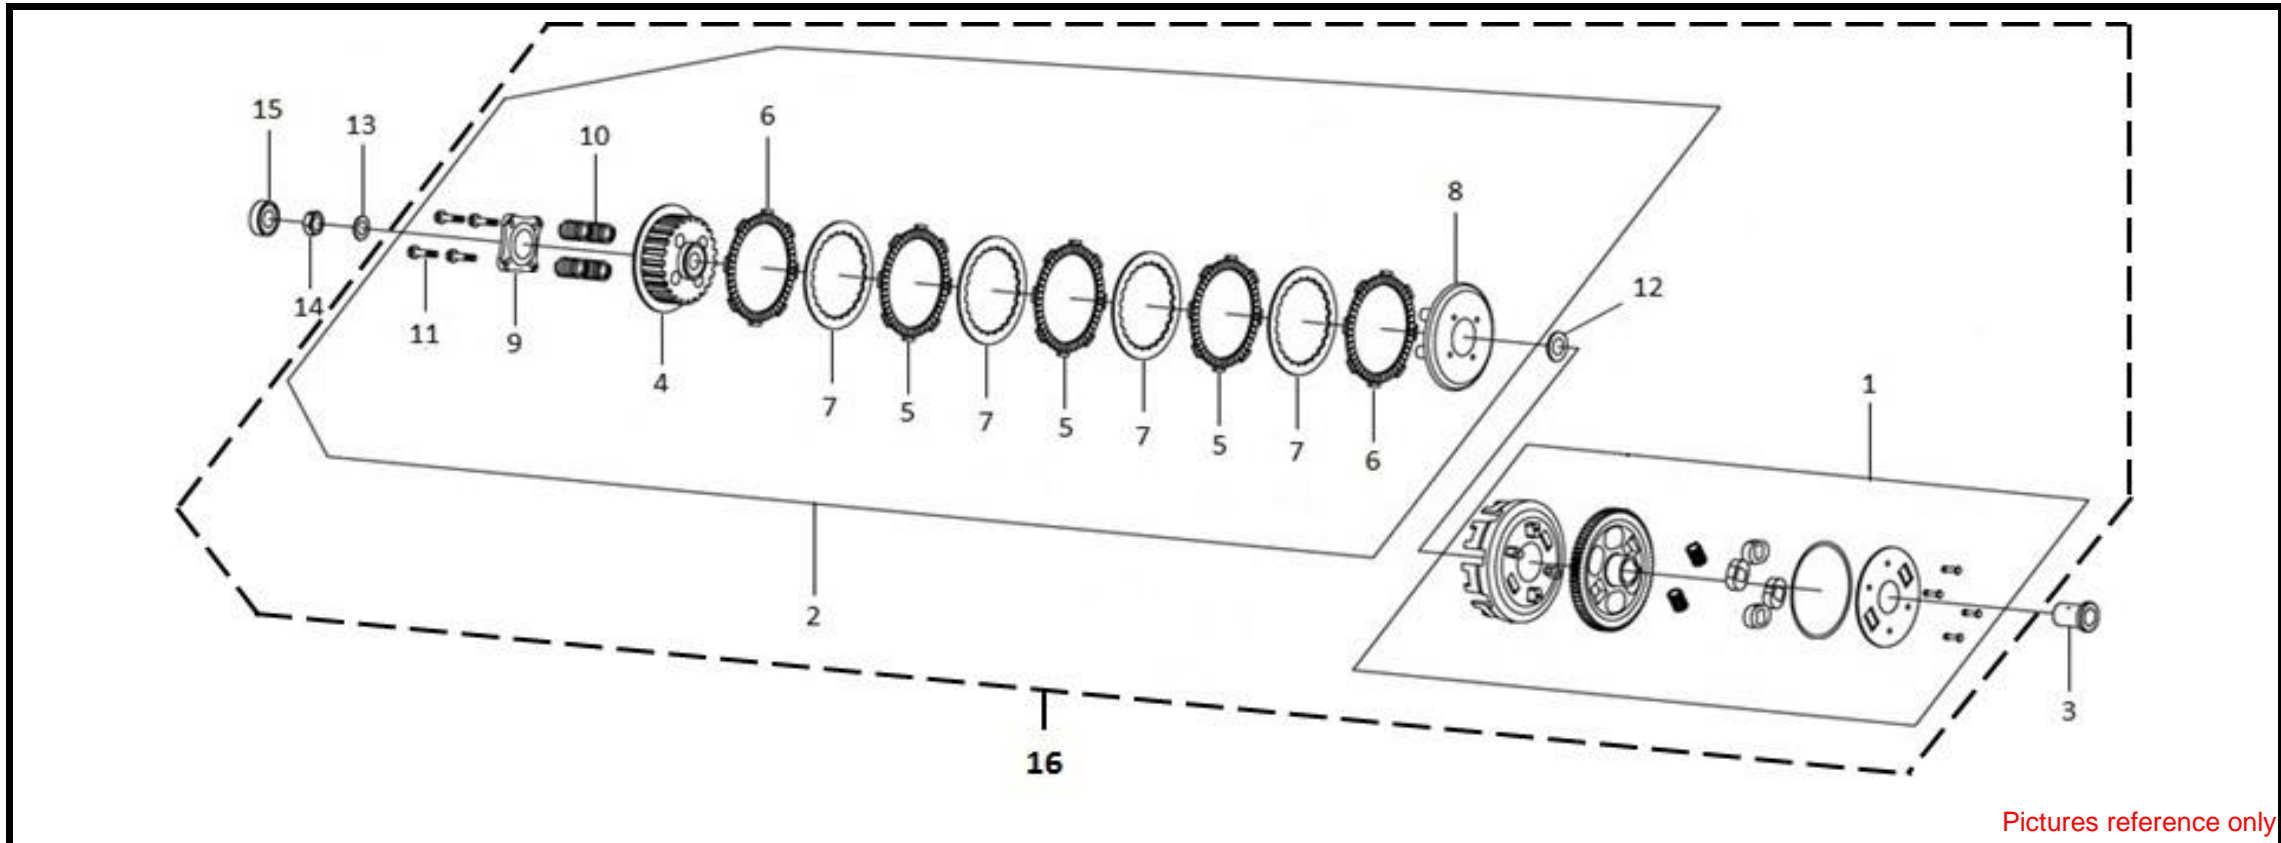

CLUTCH CENTER ASSY

Pictures reference only

NO	Parts Number	Parts Name	QTY	PRICE (RM/PCS)	REMARK
1	22100-VF5-000-VN	Clutch Outer Comp.	1	226.60	
2	2210A-VF5-000-VN	Clutch Center Ass'y	1	210.20	
3	22115-VF3-000	Clutch Center Guide	1	25.60	
4	22121-VF5-000-VN	Clutch Center	1	31.10	
5	22201-VF5-000-VN	Clutch Friction Disk A	4	19.30	
6	22202-VF5-000-VN	Clutch Friction Disk B	2	19.30	
7	22311-VF5-000-VN	Clutch Plate	5	4.60	
8	22355-VF5-000-VN	Clutch Pressure Plate	1	17.30	
9	22361-VF5-000-VN	Clutch Lifter Plate	1	7.00	
10	22401-VF5-000-VN	Clutch Spring	4	2.30	
11	90008-VF5-000-VN	Flange Bolt 6X25 mm	4	0.70	
12	90405-VF5-000-VN	Clutch Washer 17 mm	1	1.40	
13	90432-A01-A000	Lock Washer (B) 14 mm	1	0.70	
14	94031-14200	Hex Nut 14 mm	1	2.70	
15	96100-60030-00-VN	Radial Ball Brg. 6003	1	20.30	
16	2200A-VF5-000-VN	Clutch Outer Assy	1	461.80	

●Please check the color & stripe information according to the color index !