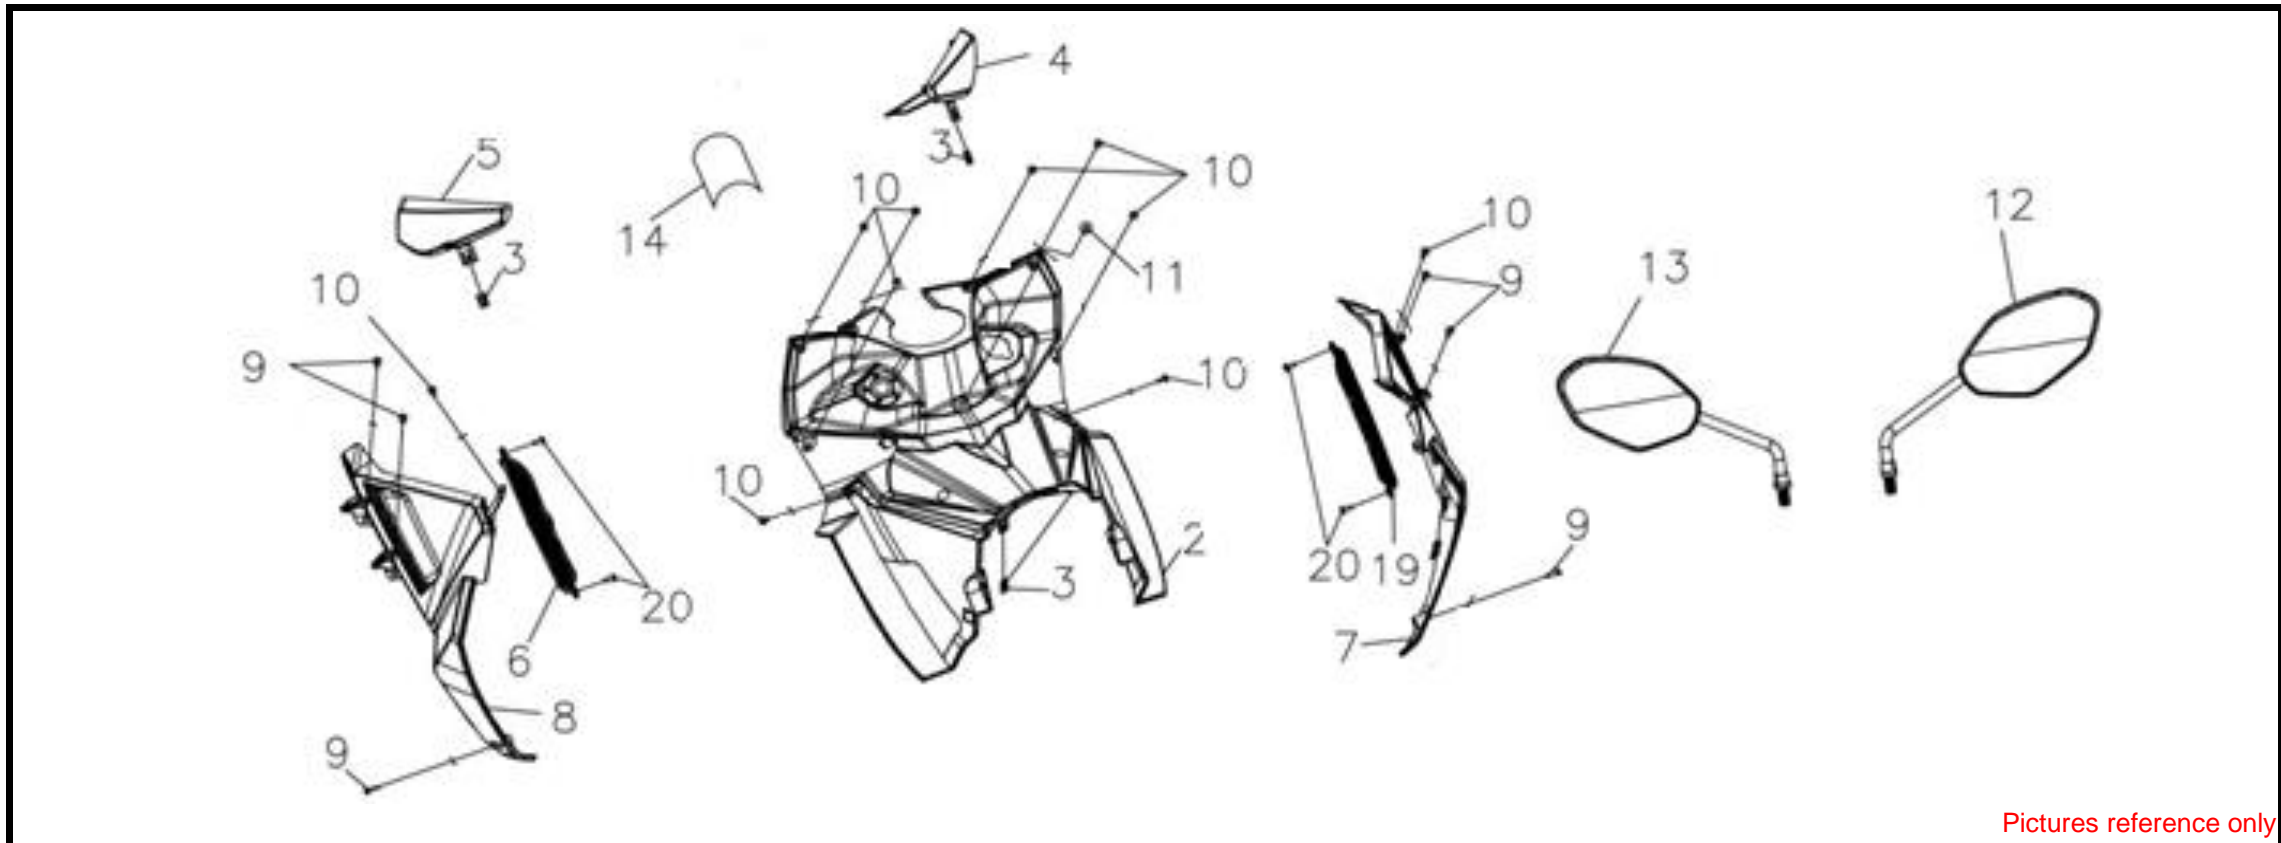

●Please check the color & stripe information according to the color index !

MIAN PIPE COVER ASSY - MIRROR ASSY

Pictures reference only

NO	Parts Number	Parts Name	QTY	PRICE (RM/PCS)	REMARK
2	64101-VF3-000	Main Pipe Cover	1	38.30	
3	90302-SA4-003B	Nut Spring 4Mm	4	0.80	
4	64303-VF3-000-KT	R. Main Pipe Inner Cover	1	26.70	KT - Black
5	64304-VF3-000-KT	L. Main Pipe Inner Cover	1	26.70	KT - Black
6	83611-VF3-000-VN	L. Side Cover Grille	1	17.70	
7	83510-VF3-000-KT	R. Side Cover	1	50.00	KT - Black (for KRU, BKA, KYO)
7	83510-VF3-000-OE	L. Side Cover	1	50.00	OE - Orange (for KOE)
8	83610-VF3-000-KT	L. Side Cover	1	50.00	KT - Black (for KRU, BKA, KYO)
8	83610-VF3-000-OE	L. SIDE COVER (OR-1655C)	1	50.00	OE - Orange (for KOE)
9	93903-44480	Tapping Screw 4*12 mm	6	0.70	
10	93903-44480	Tapping Screw 4*12 mm	10	0.70	
11	90110-G22-0001	Special Screw 6*14 mm	1	1.30	
12	88110-VE1-0000	R. Back Mirror Ass'y	1	23.80	
13	88120-VE1-0000	L. Back Mirror Ass'y	1	23.80	
14	64102-VF3-000	Main Pipe Joint Cap	1	2.00	
19	83511-VF3-000-VN	R. Side Cover Grille	1	17.70	
20	93903-34320	Tapping Screw 4*12 mm	4	0.90	