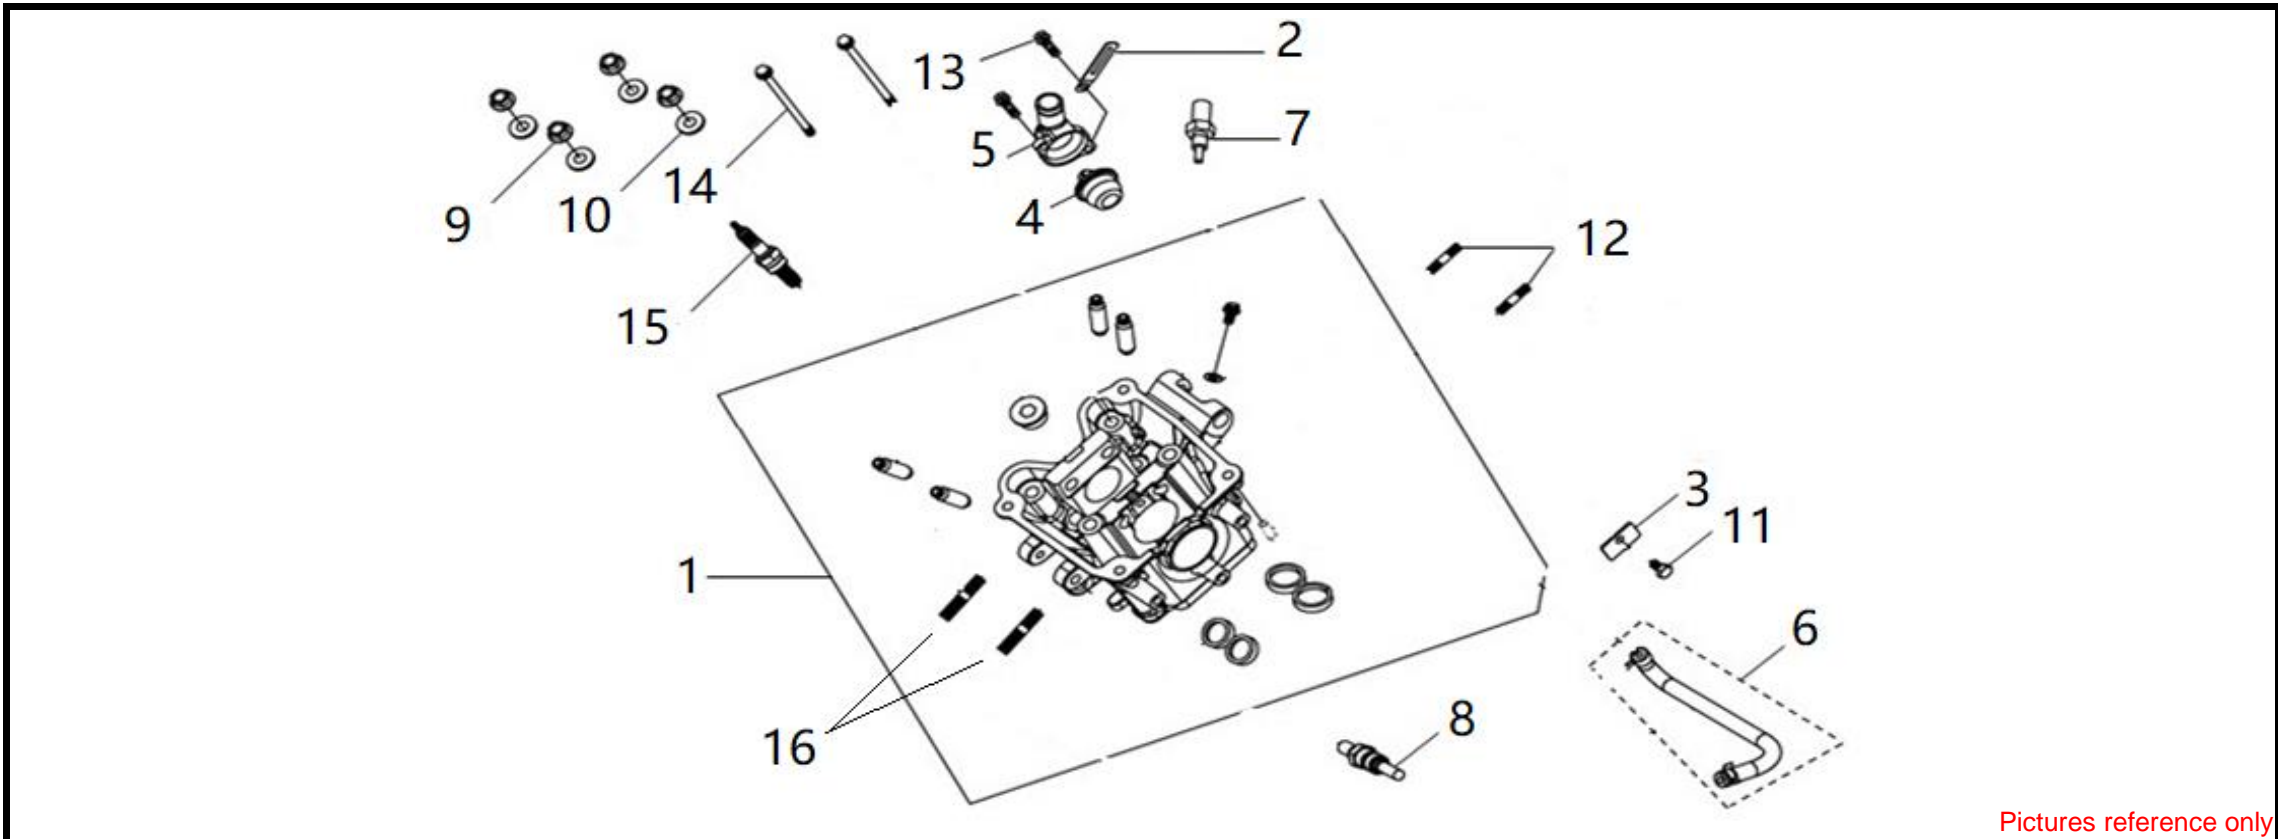

CYLINDER HEAD - SPARK PLUG

Pictures reference only

NO	Parts Number	Parts Name	QTY	PRICE (RM/PCS)	REMARK
1	12200-VFA-000	Cylinder Head Comp.	1	485.50	
2	12342-X01-0000	Clamp (50 mm)	1	1.30	
3	14457-VF3-000	Cam Shaft Setting Plate	1	0.90	
4	19300-HMA-000	Thermostat Ass'y	1	60.50	
5	19315-BAA-000-KG	Thermostat Cover	1	21.70	
6	1951A-VF3-000	Thermostat Hose Ass'y	1	19.50	
7	37880-HMC-000	TW Sensor	1	76.10	
8	37890-LHF-0000	O2 Sensor Comp.	1	241.70	
9	90201-HE1-000	Flange Nut 9 mm	4	4.80	
10	90442-HLK-000	Sealing Washer 9 mm	4	1.10	
11	92101-06010-0A	Hex Bolt 6X10 mm	1	0.50	
12	92900-06028-0B	Stud Bolt 6*28 mm	2	2.50	
13	96001-06016-00	Sh. Flange Bolt 6*16 mm	2	0.80	
14	96001-06095-00	Sh. Flange Bolt 6*95 mm	2	2.20	
15	299074470010	Spark Plug (CPR8EA-9)	1	6.00	nett price
16	90034-BAA-000	Special Stud Bolt 8x36 mm	2	2.40	

●Please check the color & stripe information according to the color index !