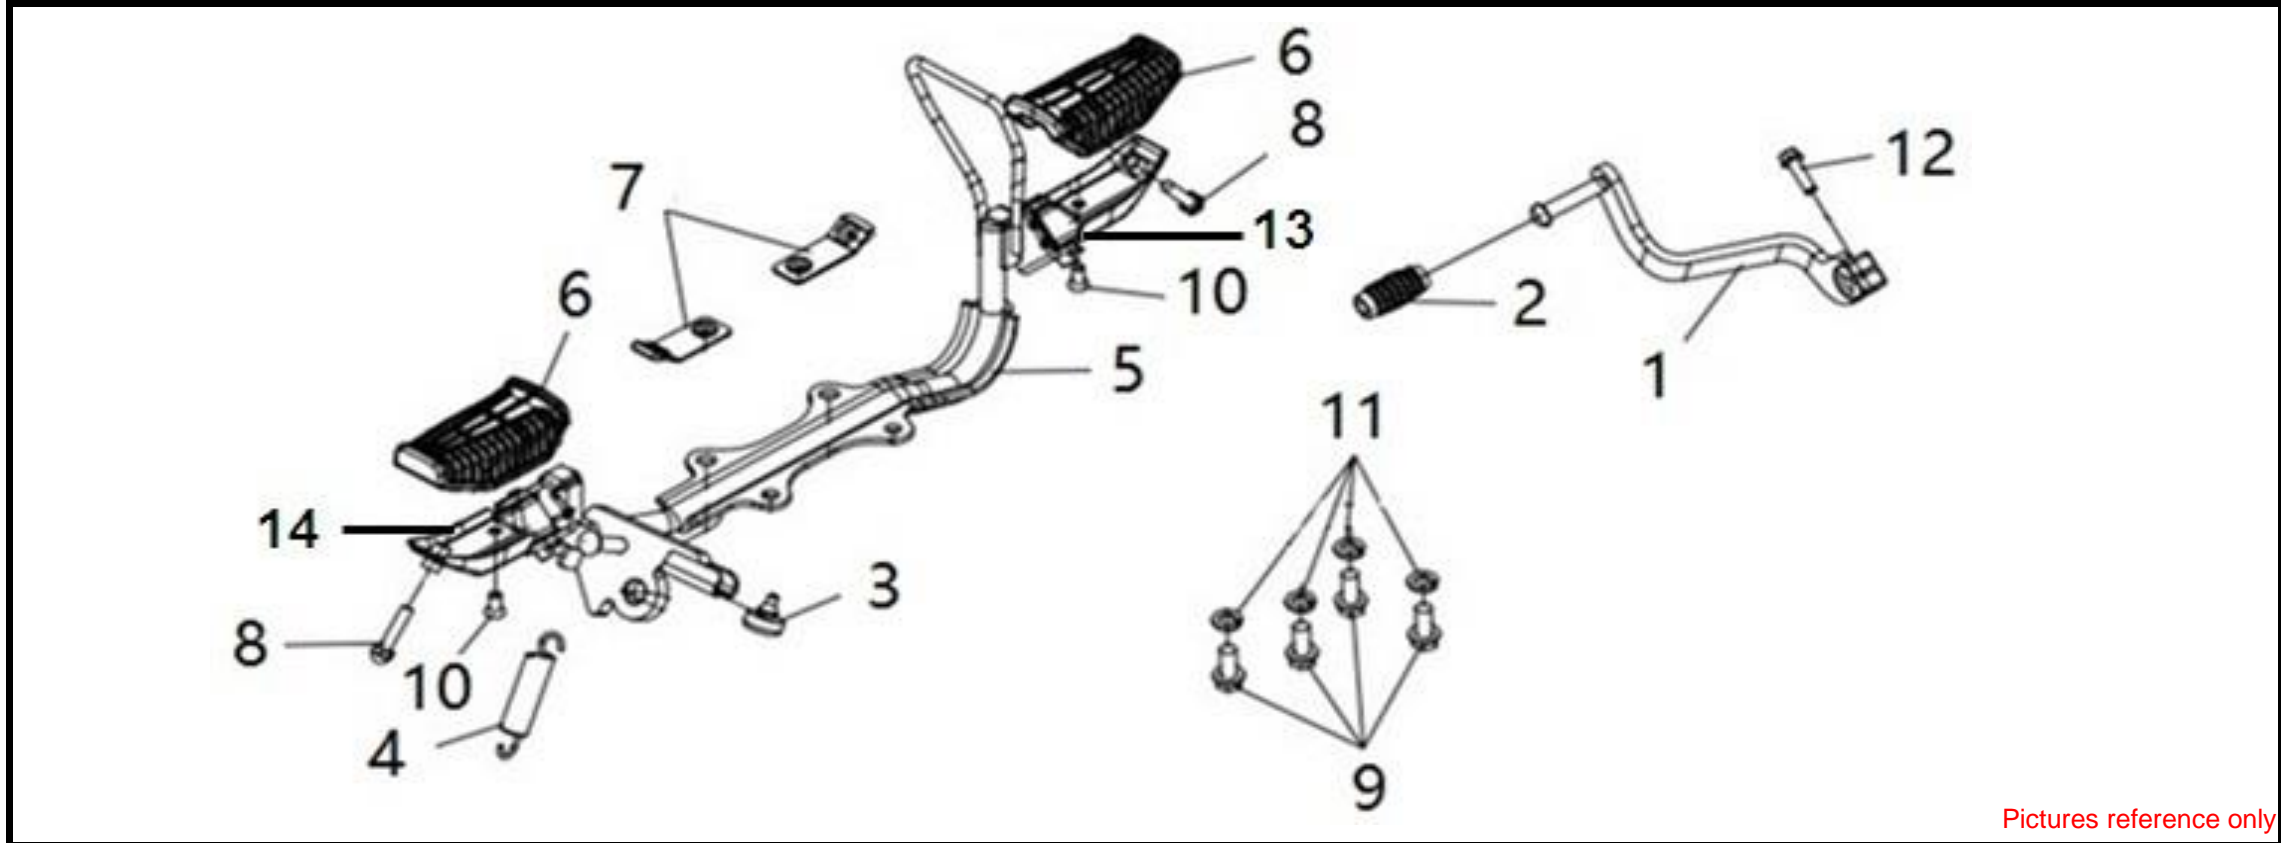

STEP BAR SET

Pictures reference only

NO	Parts Number	Parts Name	QTY	PRICE (RM/PCS)	REMARK
1	24700-VF3-900	Gear Change Pedal	1	31.50	Black
2	24781-N01-0000	Change Pedal Rubber	1	1.30	
3	50505-VF3-000	Stand Stopper Rubber	1	3.50	
4	95014-72102	Side Stand Spg.B	1	9.10	
5	5061A-VF3-000	Step Bar Assy	1	170.50	includes 50626-VF3-000 & 50627-VF3-000 (Item F13-13, 14)
6	50661-VBA-0000	Step Rubber	2	6.60	
7	50819-VBA-0000	Step Rubber Stopper Stay	2	3.10	
8	92501-06020-0G	Hex Cap Bolt 6*20	2	1.70	
9	93401-08020-08	Washer Blot 8*20	4	0.70	
10	93500-06010-0G	Pan Screw 6*10	2	0.60	
11	94111-08800	Spring Washer 8 Mm	4	0.40	
12	96001-06020	Sh. Flange Bolt 6*20 mm	1	1.95	
13	50626-VF3-000	R. Fr.Step Bar A'ssy	1	14.80	
14	50627-VF3-000	L. Fr.Step Bar A'ssy	1	14.80	

●Please check the color & stripe information according to the color index !