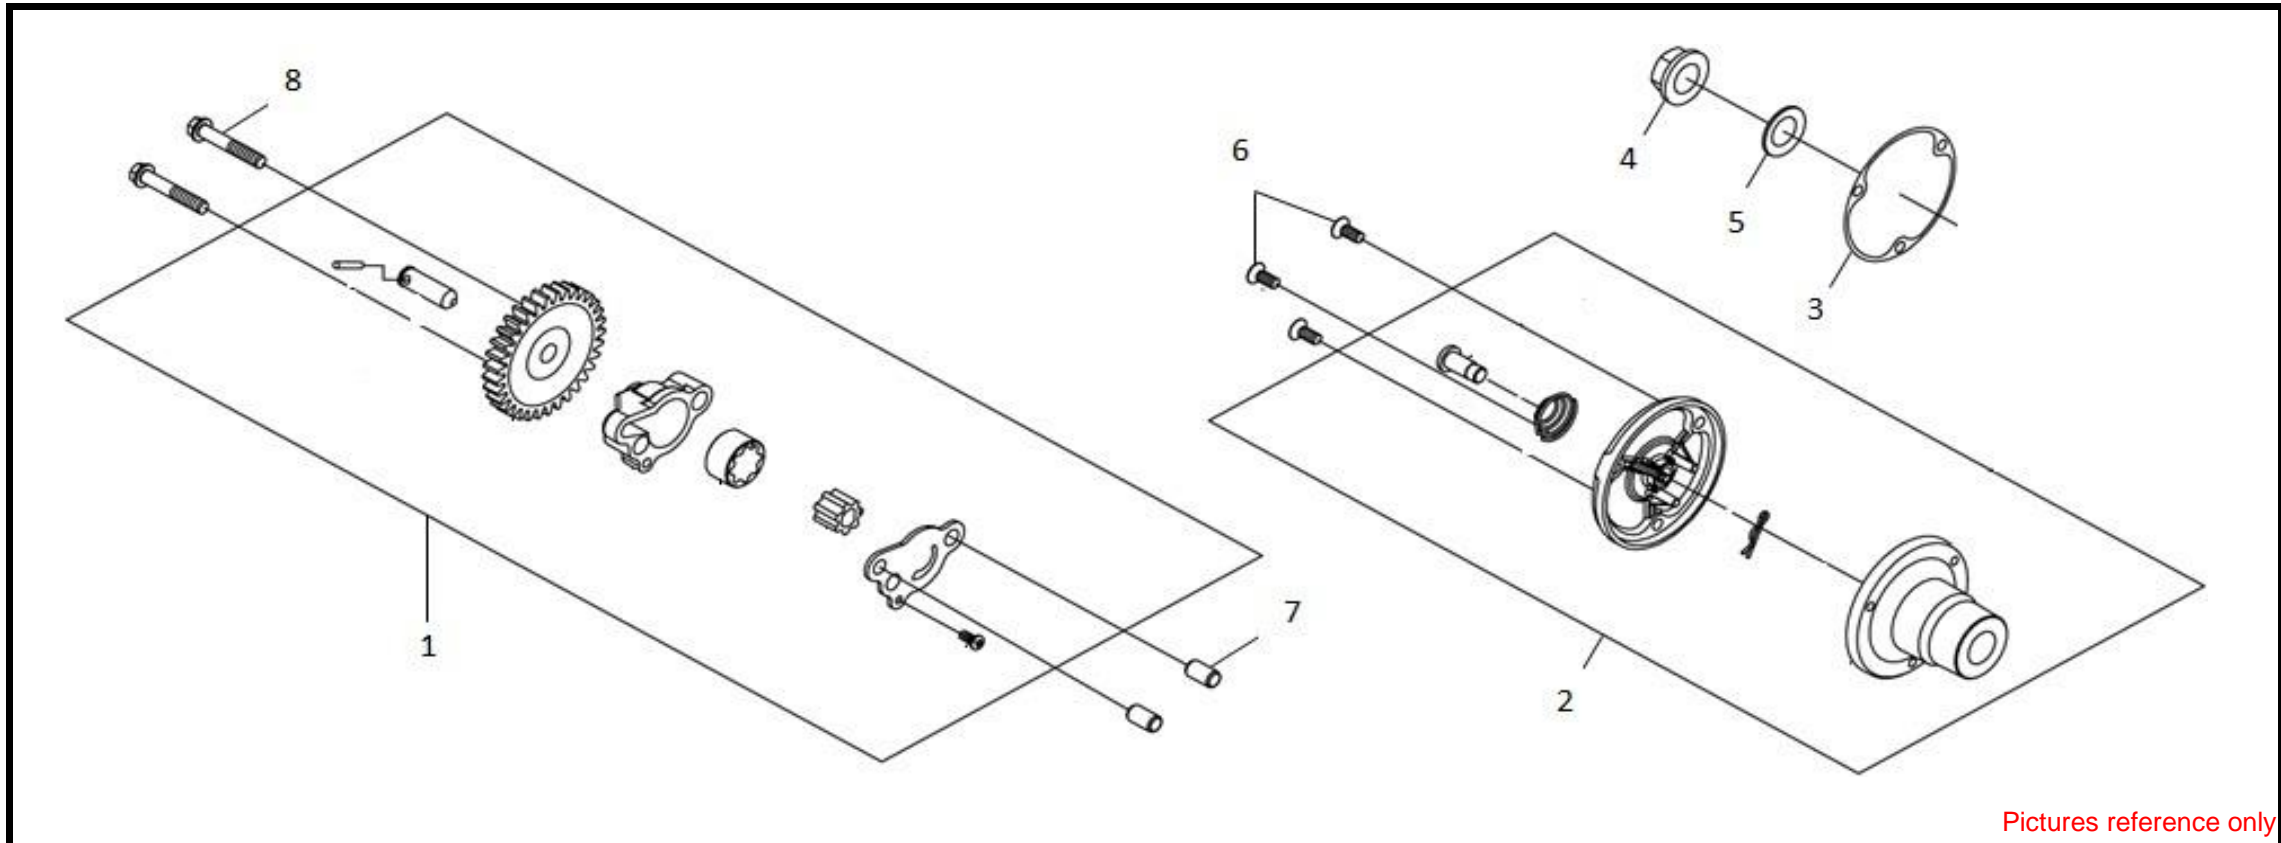

OIL PUMP ASSY

Pictures reference only

NO	Parts Number	Parts Name	QTY	PRICE (RM/PCS)	REMARK
1	15100-VF3-000-VN	Oil Pump Ass'y	1	87.50	
2	1543A-VF3-000-VN	Oil Filter Assy.	1	41.10	
3	15459-M2Q-0000	Oil Filter Rotor Cap Gasket	1	2.30	
4	90201-KR8-751-M1	Flange Nut 14mm	1	5.60	
5	90432-A01-A000	Lock Washer (B) 14 mm	1	0.70	
6	93700-05012-0H	Oval Screw 5*12 mm	3	0.80	
7	94301-08140	Dowel Pin 8X14 mm	2	2.10	
8	95701-06035-00	Flange Bolt 6X35 mm	2	1.30	

●Please check the color & stripe information according to the color index !