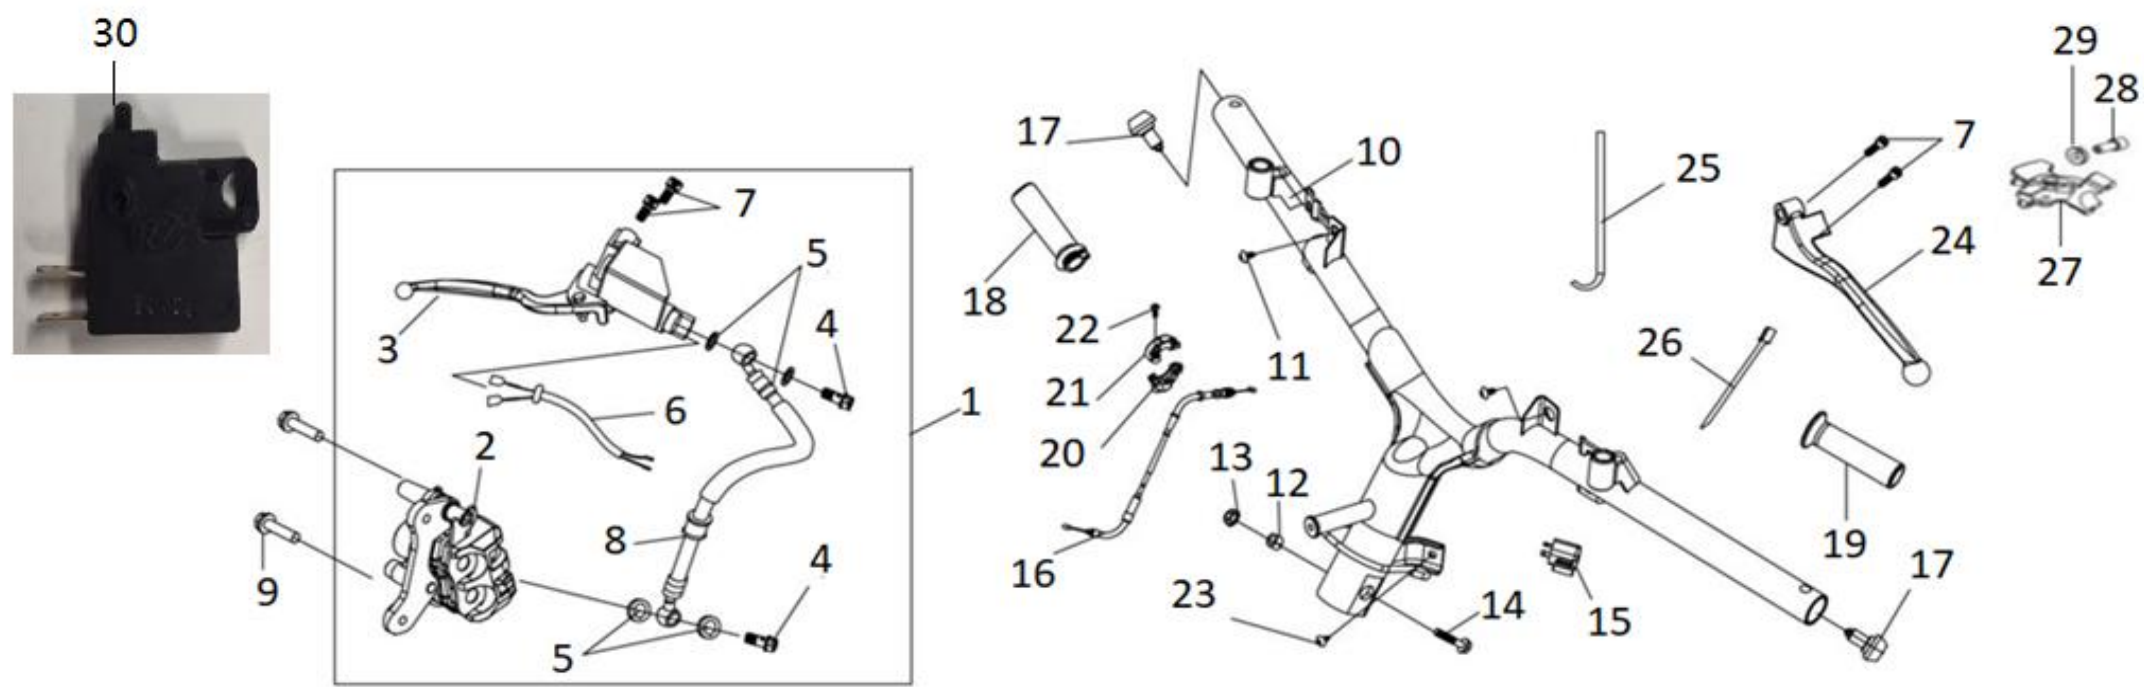

HANDLE PIPE COMP - FR. BRAKE ASSY

NO	Parts Number	Parts Name	QTY	PRICE (RM/PCS)	REMARK
27	53172-VBJ-0003	L. Handle Lever Brkt.	1	17.30	
28	53192-203-900	Clutch Wire Adjust Bolt-Nut	1	21.30	
29	90321-315-8000	Fixing Nut	1	1.90	
30	35340-KBN-900	Fr. Stop Switch Ass'y	1	41.80	

●Please check the color & stripe information according to the color index !