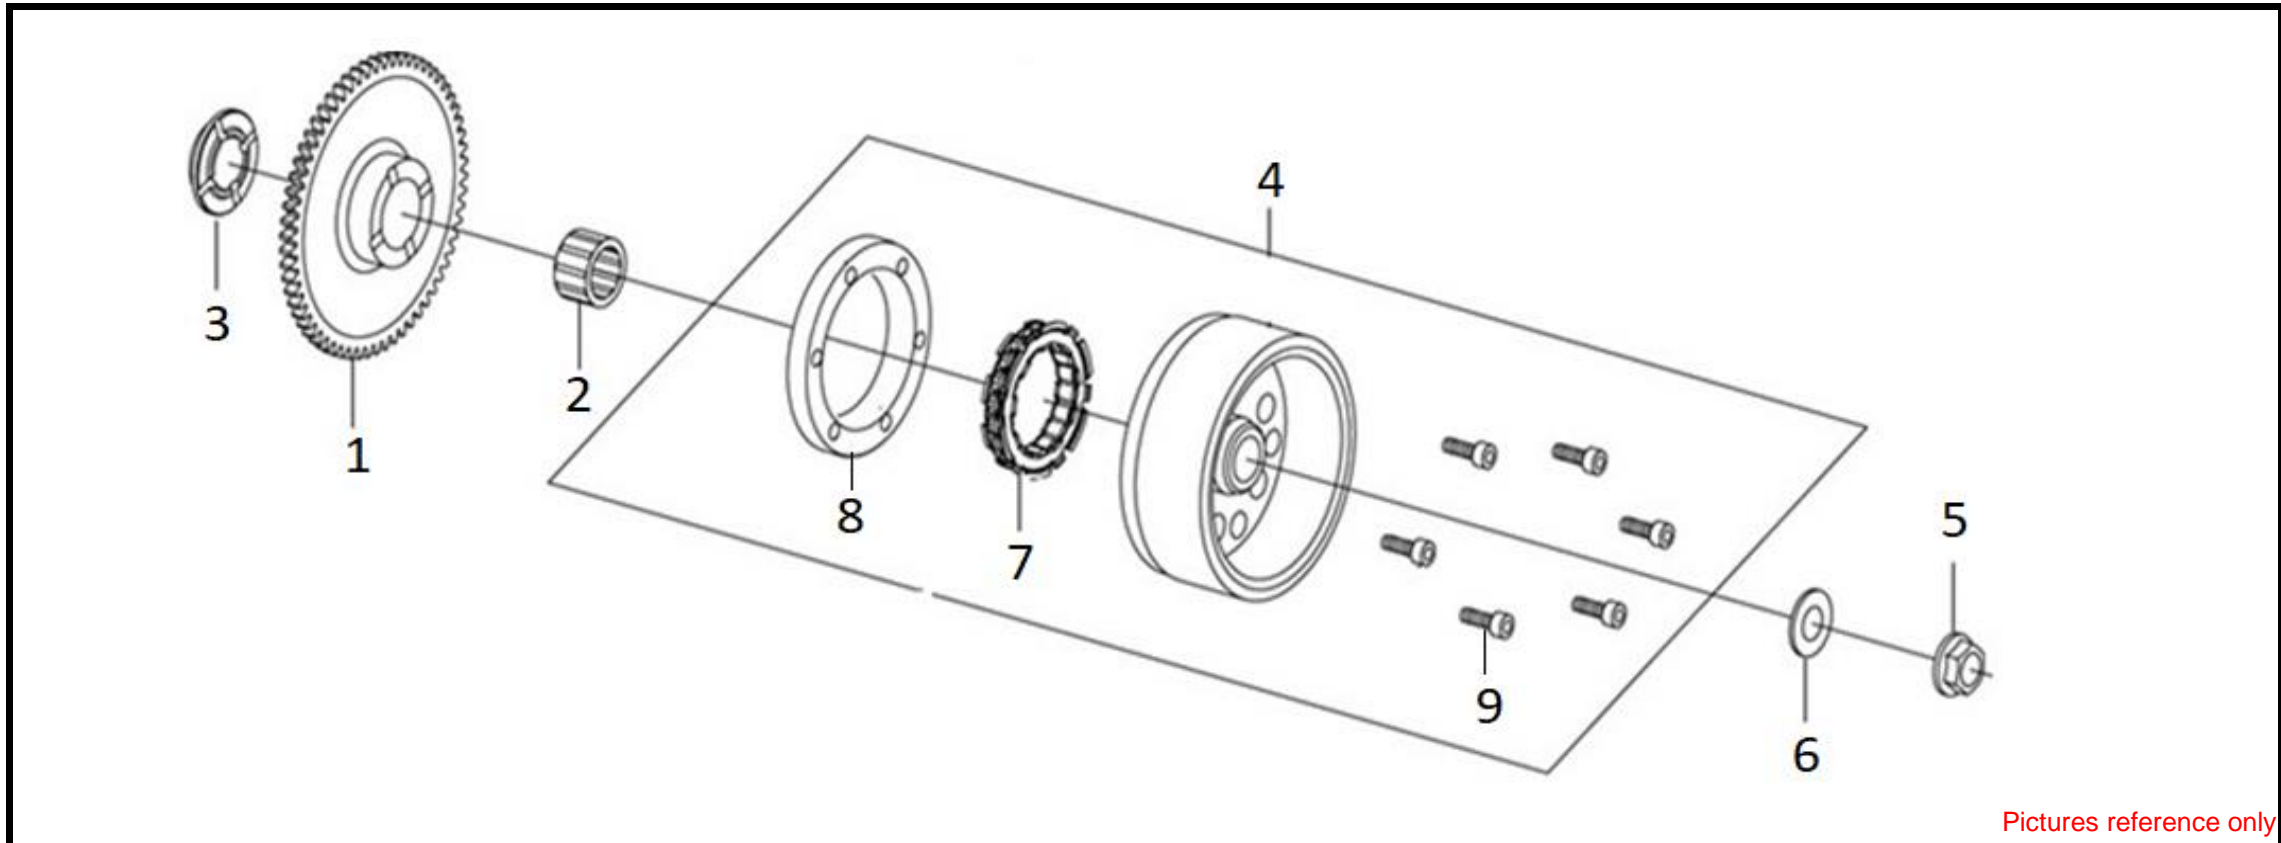

FLYWHEEL ASSY - STARTER GEAR COMP

Pictures reference only

NO	Parts Number	Parts Name	QTY	PRICE (RM/PCS)	REMARK
1	28110-VF3-000-VN	Starting Driven Gear	1	138.20	
2	28112-BHA-000	Needle Bearing KT22X29X17.8S	1	19.90	
3	28115-VF3-000-L1	Starter Driven Gear Collar	1	20.30	
4	3111A-VF3-000	Flywheel Ass'y	1	280.50	
5	90201-KR8-751-M1	Flange Nut 14 mm	1	5.60	
6	90401-KJ9-000	Thrust Washer 14.2*28*2 mm	1	3.10	
7	28120-VF3-000-VN	One Way Clutch Comp	1	99.40	
8	28128-VF3-000-VN	Starting Clutch Outer	1	38.90	
9	90001-VF3-000	Socket Bolt 6*18 mm	6	1.30	

●Please check the color & stripe information according to the color index !