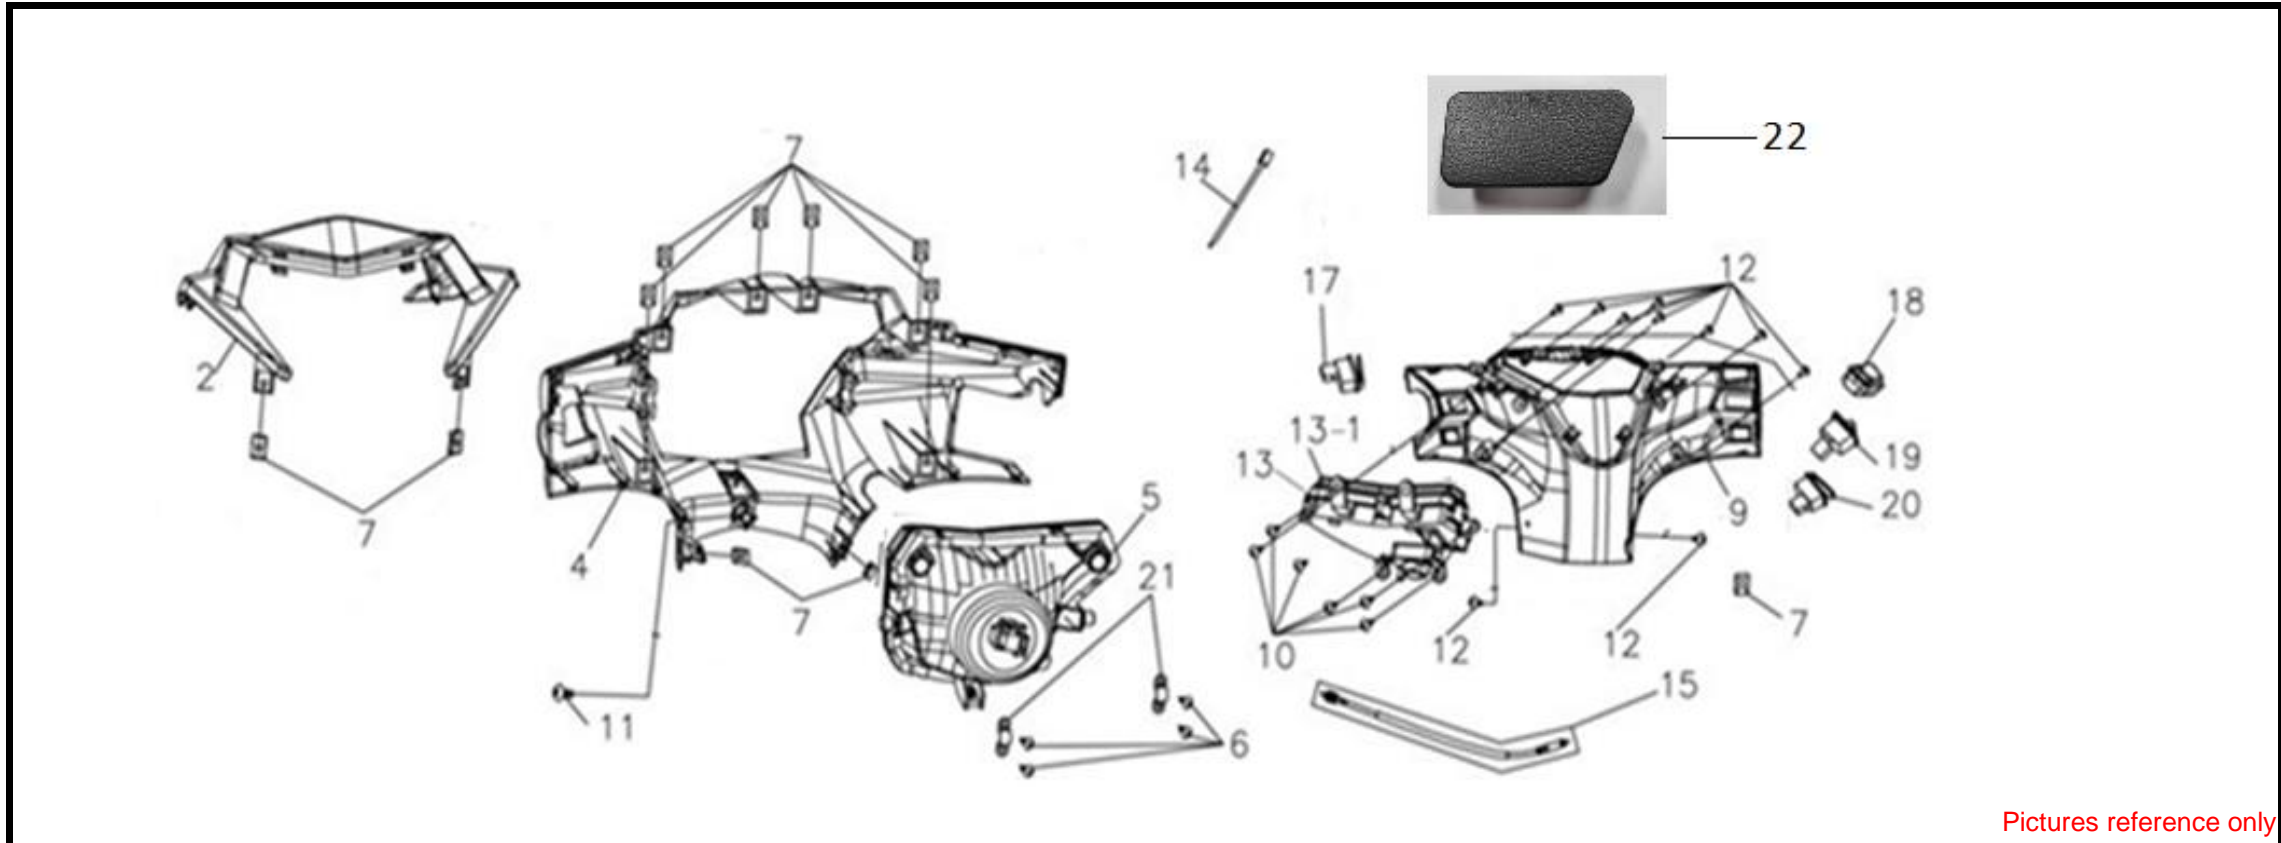

FR. HANDLE COVER - HAED LIGHT ASSY

Pictures reference only

NO	Parts Number	Parts Name	QTY	PRICE (RM/PCS)	REMARK
2	53204-VF3-000-TR	METER COVER (R-3089S)	1	48.30	TR - Red (for KRU)
2	53204-VF3-000-DH	METER COVER (VBM-2020S)	1	48.30	DH - Blue (for BKA)
2	53204-VF3-000-YO	METER COVER (Y-7067S)	1	48.30	YO - Gold (for KYO)
2	53204-VF3-000-OE	METER COVER (OR-1655C)	1	48.30	OE - Orange (for KOE)
4	53205-VF3-000-KT	FR HANDLE COVER (BK-501U)	1	43.30	KT - Black
5	33100-VF3-000-VN	Head Light Ass'y	1	200.00	
5.1	34901-X06-0000	Head Light Bulb (Hs1 12V 35W/35W)	1	64.60	
5.2	33101-VF3-000-VN	Head Ligh Lens	1	64.80	
6	93903-34320	Tapping Screw 4*12 mm	4	0.90	
7	90302-SA4-003B	Nut Spring 4 mm	11	0.80	
9	53206-VF3-000	Rr. Handle Cover	1	20.00	
10	93903-35220	Tapping Screw 5*12 mm	6	1.20	
11	93891-05014-07	Washer Screw 5X14 mm	1	0.50	
12	93903-44480	Tapping Screw 4*16 mm	10	0.70	
13	37200-VF3-000-K2	Speedometer Assy	1	663.00	
14	32161-T15-000	Wire Band 250 mm	1	5.90	
15	44830-VCB-0000	Speedometer Cable Comp.	1	9.50	
17	35160-KAS-0000	Start Sw. Unit	1	12.10	
18	35170-M9Q-0001	Dimmer . Passing Sw. Unit	1	23.40	
19	35200-M9Q-000	Winker Sw. Unit	1	14.50	
20	35180-KAS-0000	Horn Sw.Unit	1	13.00	
21	33107-A7A-000	Head Light Plate	2	1.70	
22	53207-A3M-0001	Lighting Sw. Cap	1	5.20	

●Please check the color & stripe information according to the color index !