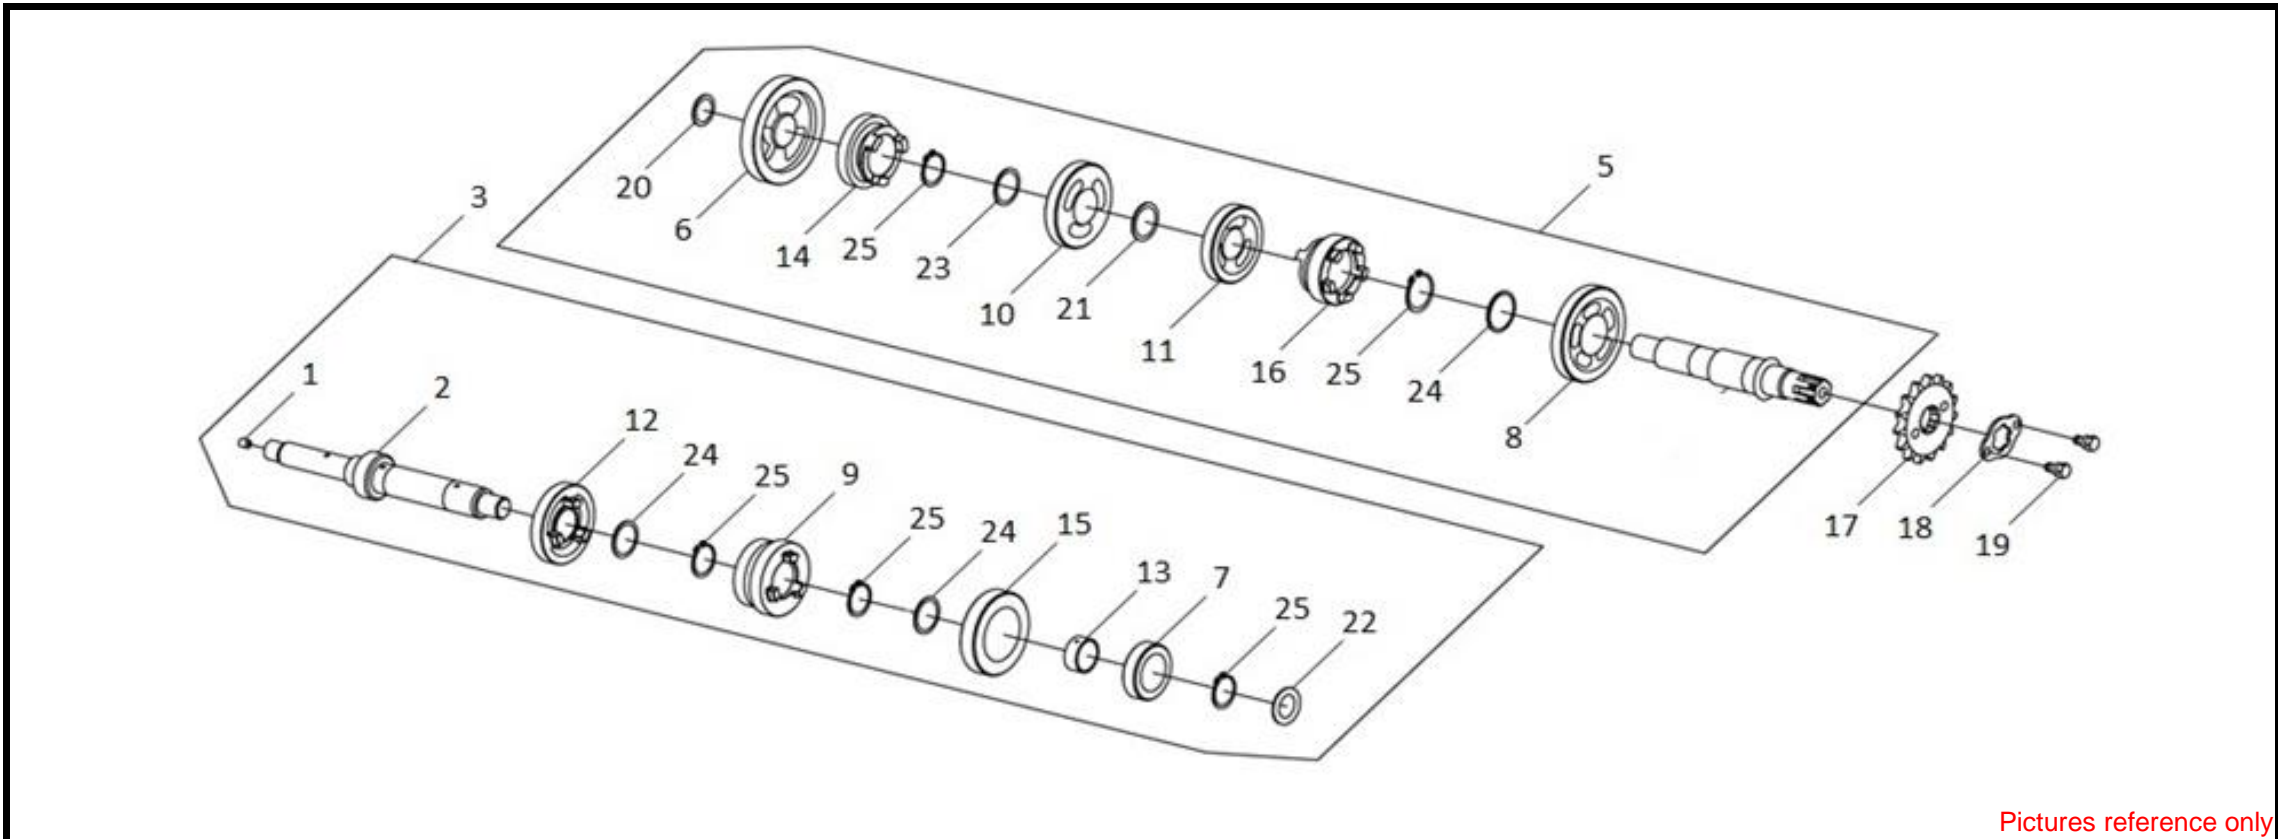

MAIN SHAFT ASS'Y - COUNTER SHAFT ASSY

Pictures reference only

NO	Parts Number	Parts Name	QTY	PRICE (RM/PCS)	REMARK
1	11133-VF5-300	Oil Orifice 6*7 mm	1	2.70	
2	23210-VF5-000-VN	Main Shaft Comp.	1	108.00	
3	2321A-VF5-000-VN	Main Shaft Ass'y	1	323.70	
5	2322A-VF5-000-VN	Counter Shaft Ass'y	1	445.00	
6	23426-VF5-000-VN	C-1 Gear Comp.	1	86.70	
7	23441-VF5-000-VN	M-2 Gear	1	30.30	
8	23451-VF5-000-VN	C-2 Gear	1	73.40	
9	23461-VF5-000-VN	M3 & M4 Gear	1	92.90	
10	23471-VF5-000-VN	C-3 Gear	1	64.80	
11	23491-VF5-000-VN	C-4 Gear	1	56.10	
12	23501-VF5-000-VN	M-5 Gear	1	56.10	
13	23502-VF5-000-VN	M6 Collar	1	28.50	
14	23511-VF5-000-VN	C-5 Gear	1	49.70	
15	23521-VF5-000-VN	M-6 Gear	1	75.50	
16	23531-VF5-000-VN	C-6 Gear	1	86.30	
17	23801-BHA-000	Drive Sprocket 15T	1	10.70	
18	23811-NJA-000	Drive Spr. Fixing Plate	1	4.10	
19	90084-041-000A	Drive Sprocket Fixing Bolt	2	0.70	
20	90404-VF5-000-VN	Thrust Washer 17.2*23*1 mm	1	2.30	
21	90406-VF5-000-VN	Thrust Washer 22.2*26*1 mm	1	2.30	
22	90452-VF5-000-VN	Thrust Washer 16 mm	1	1.70	
23	90453-VF5-000-VN	Spline Washer	1	4.40	
24	90455-VF5-000-VN	Spline Washer	3	4.40	
25	90603-VF5-000-VN	Ex. Circlip	5	1.70	

●Please check the color & stripe information according to the color index !