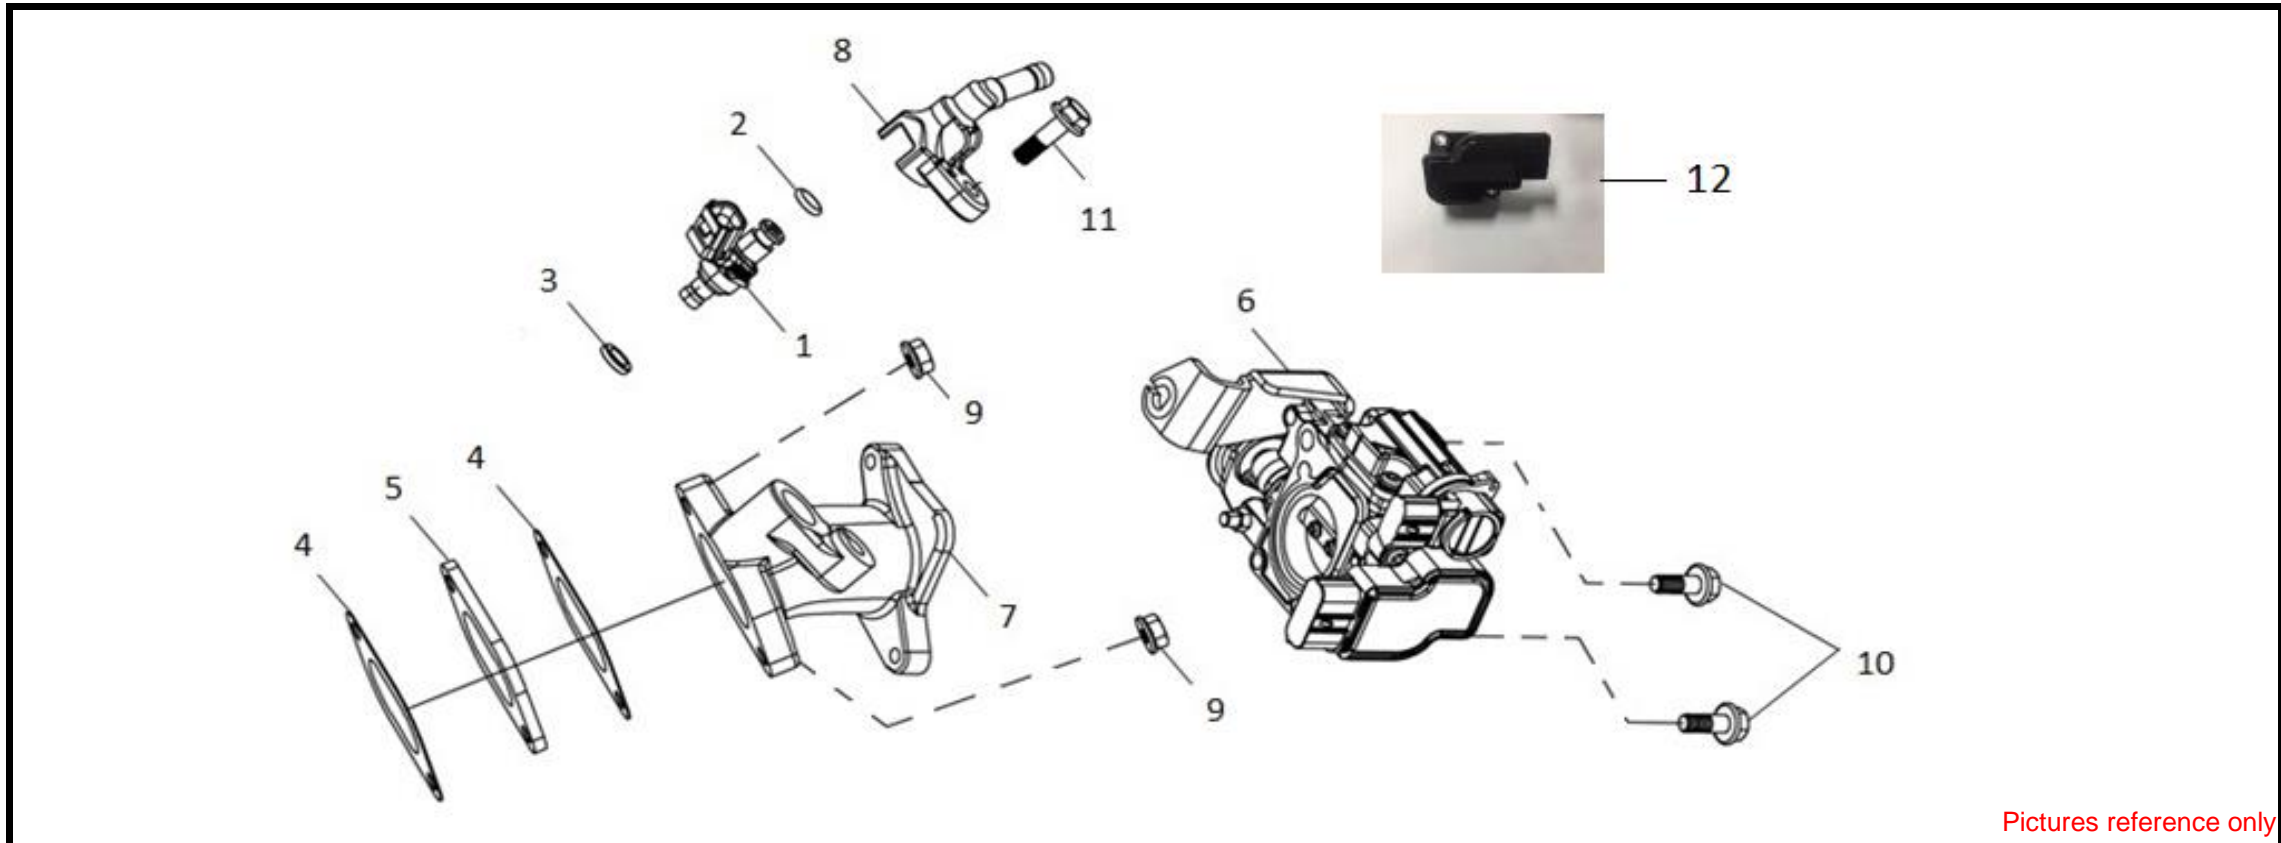

THROTTLE BODY ASSY

Pictures reference only

NO	Parts Number	Parts Name	QTY	PRICE (RM/PCS)	REMARK
1	06414-FZK-000-L1	Fuel Injector	1	145.00	
2	06415-AVA-000-L1	O-Ring	1	4.40	
3	06416-HNS-000	Seal-Ring	1	10.20	
4	16201-VF3-000	Insulator Gasket	2	0.60	
5	16211-VF3-000	Insulator	1	3.50	
6	16401-VFA-000-01	Throttle Body Ass'y	1	604.30	
7	17110-VF3-000	Inlet Pipe	1	60.50	
8	17120-VF3-000-VN	Fuel Injector Cap	1	19.50	
9	94050-06000	Flange Nut 6Mm	2	0.80	
10	96001-06016-00	Sh. Flange Bolt 6*16 mm	2	0.80	
11	96001-06025-07	Sh. Flange Bolt 6*20 mm	1	0.90	
12	1640A-VF3-0000	Throttle Position Sensor Service Part Set	1	160.00	

●Please check the color & stripe information according to the color index !