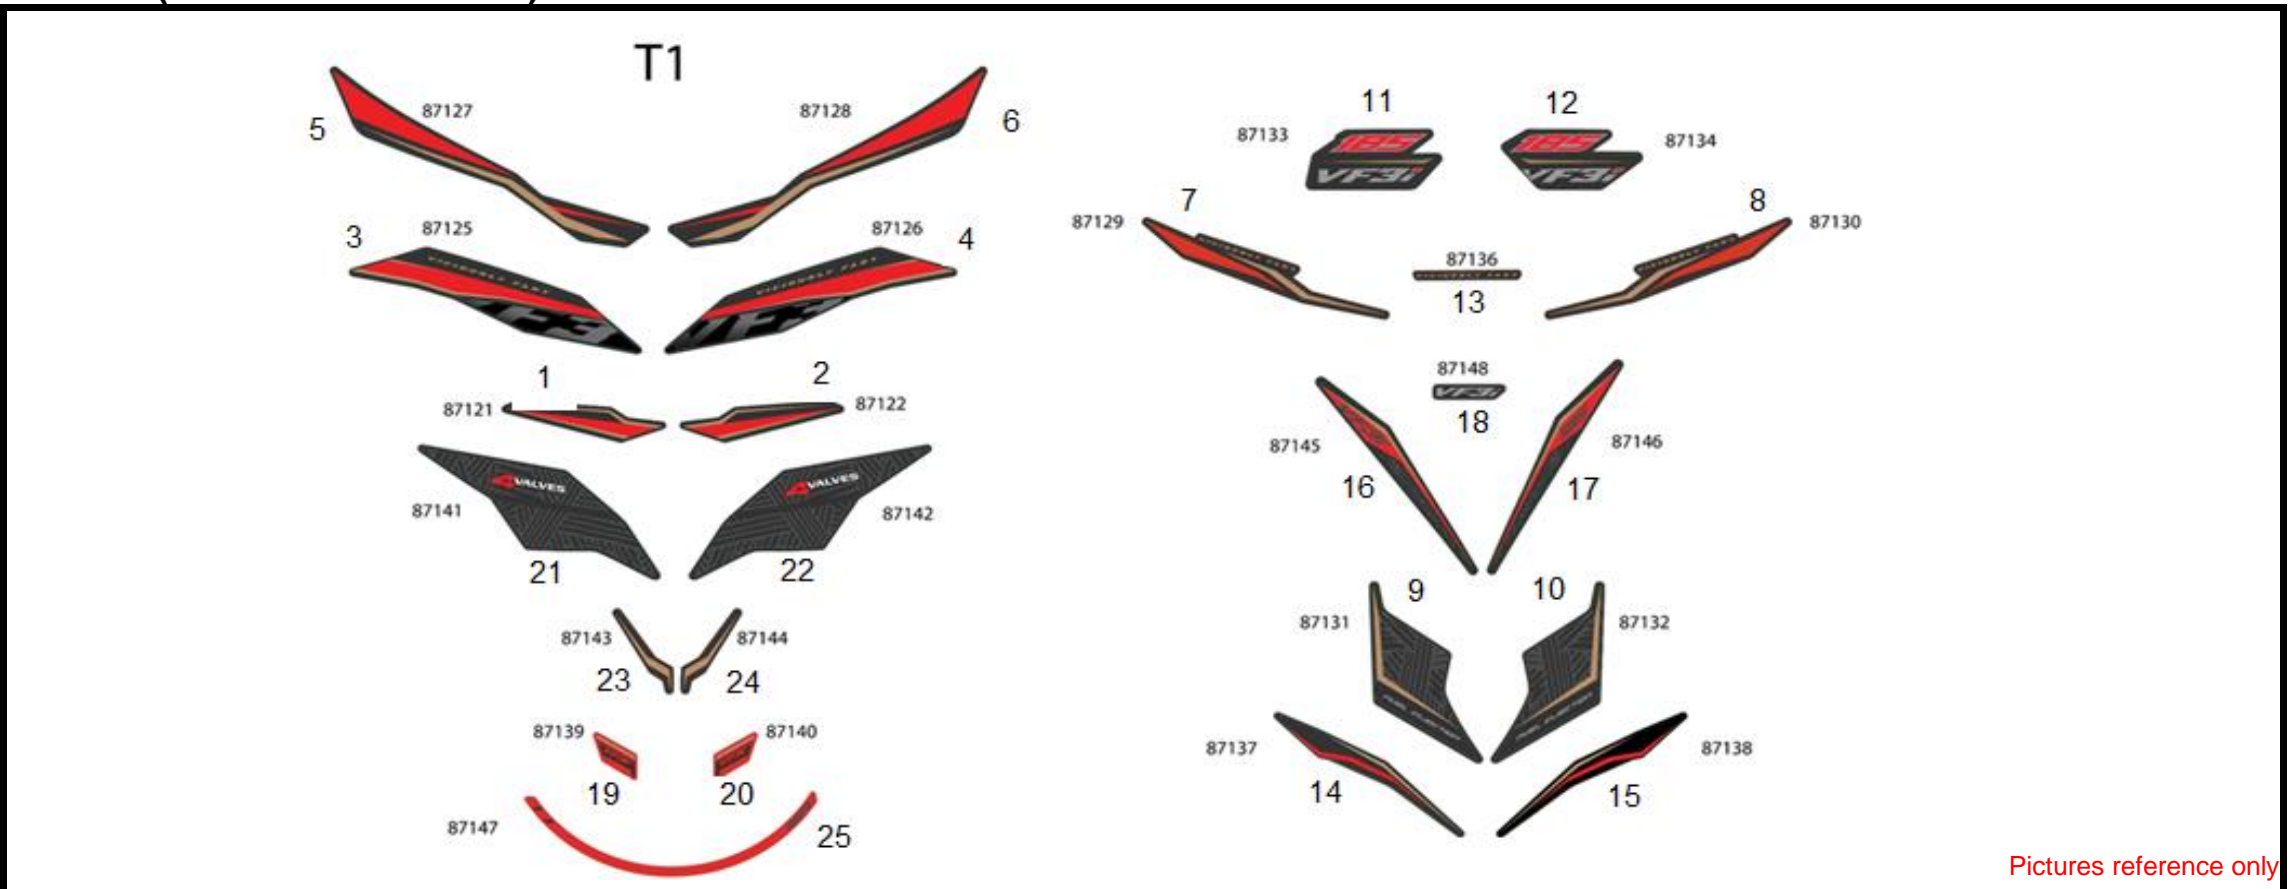

●Please check the color & stripe information according to the color index !

**STRIPE (MATTE BLACK/RED)**

Pictures reference only

NO	Parts Number	Parts Name	QTY	PRICE (RM/PCS)	REMARK
1	87121-VFB-0000-T1	R. BODY COVER STRIPE (MATTE BLACK/RED/GOLD)	1	2.30	
2	87122-VFB-0000-T1	L. BODY COVER STRIPE (MATTE BLACK/RED/GOLD)	1	2.30	
3	87125-VFB-0000-T1	R. BODY LOWER STRIPE A (MATTE BLACK/RED)	1	9.00	
4	87126-VFB-0000-T1	L. BODY LOWER STRIPE A (MATTE BLACK/RED)	1	9.00	
5	87127-VFB-0000-T1	R. BODY LOWER STRIPE C (MATTE BLACK/RED/GOLD)	1	14.30	
6	87128-VFB-0000-T1	L. BODY LOWER STRIPE C (MATTE BLACK/RED/GOLD)	1	14.30	
7	87129-VFB-0000-T1	R. FR. COVER STRIPE A (MATTE BLACK/RED/GOLD)	1	4.80	
8	87130-VFB-0000-T1	L. FR. COVER STRIPE A (MATTE BLACK/RED/GOLD)	1	4.80	
9	87131-VFB-0000-T1	R. FR. COVER STRIPE B (MATTE BLACK/GOLD)	1	9.50	
10	87132-VFB-0000-T1	L. FR. COVER STRIPE B (MATTE BLACK/GOLD)	1	9.50	
11	87133-VFB-0000-T1	R. FR. COVER STRIPE C (MATTE BLACK/RED)	1	5.00	
12	87134-VFB-0000-T1	L. FR. COVER STRIPE C (MATTE BLACK/RED)	1	5.00	
13	87136-VFB-0000-T1	L. FR. COVER STRIPE D (MATTE BLACK/GOLD)	1	2.00	
14	87137-VFB-0000-T1	R. SIDE COVER STRIPE (MATTE BLACK/RED/GOLD)	1	4.00	
15	87138-VFB-0000-T1	L. SIDE COVER STRIPE (MATTE BLACK/RED/GOLD)	1	4.00	
16	87145-VFB-0000-T1	R. FR. GARNISH STRIPE (MATTE BLACK/RED/GOLD)	1	3.00	
17	87146-VFB-0000-T1	L. FR. GARNISH STRIPE (MATTE BLACK/RED/GOLD)	1	3.00	
18	87148-VFB-0000	VF3i STRIPE	2	1.00	
19	87139-VFB-0000-T1	R. FR. FENDER STRIPE (MATTE BLACK/RED)	1	1.50	
20	87140-VFB-0000-T1	L. FR. FENDER STRIPE (MATTE BLACK/RED)	1	1.50	
21	87141-VFB-0000	R. BODY COVER STRIPE B (MATTE BLACK)	1	13.90	
22	87142-VFB-0000	L. BODY COVER STRIPE B (MATTE BLACK)	1	13.90	
23	87143-VFB-0000-T1	R. FR. TOP COVER STRIPE (MATTE BLACK/GOLD)	1	1.50	
24	87144-VFB-0000-T1	L. FR. TOP COVER STRIPE (MATTE BLACK/GOLD)	1	1.50	
25	87147-VFB-0000-T1	CAST WHEEL STRIPE (RED)	4	13.90	