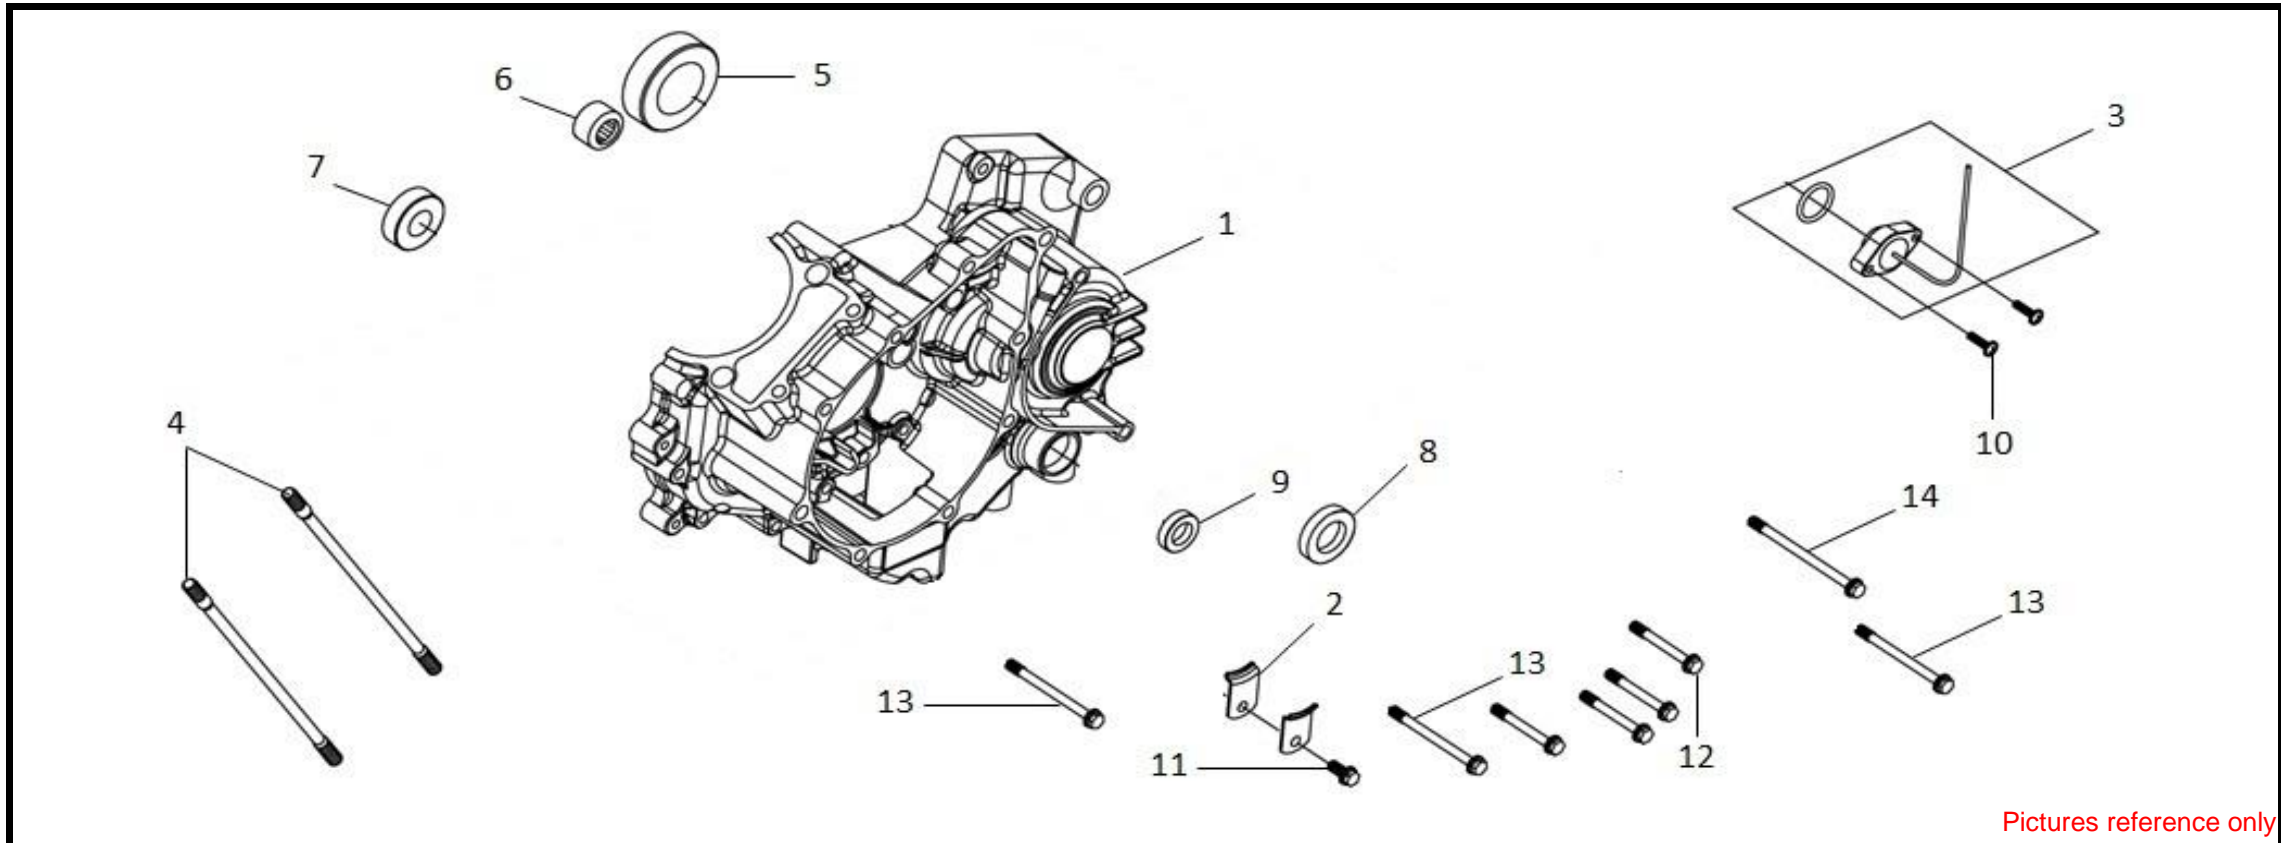

L. CRANK CASE COMP

NO	Parts Number	Parts Name	QTY	PRICE (RM/PCS)	REMARK
1	11200-VF3-000-FG	L. Crank Case Comp.	1	283.30	
2	14151-VF3-000	Cam Chain Setting Plate	2	1.70	
3	35759-VF3-000-VN	Change Switch Ass'y	1	33.40	
4	90031-HE1-000-L1	Cylinder Stud Bolt A	2	8.70	
5	91001-H6B-300	Radial Ball Brg. 63/22	1	64.30	
6	91002-BAA-000	Needle Brg. NK16*24*16 mm	1	114.00	
7	96100-62020-00	Radial Ball Brg. CSB202	1	15.40	
8	91201-B06-000	Oil Seal 20X34X7 mm	1	6.90	
9	91201-M36-000-L1	Oil Seal 14*24*6 mm	1	4.80	
10	93891-04016-08	Washer Screw 4X16 mm	2	0.90	
11	96001-06012-00	Sh. Flange Bolt 6*12 mm	1	1.20	
12	96001-06045-08	Sh. Flange Bolt 6*45 mm	9	2.10	
13	96001-06065-00	Sh Flange Bolt 6*65 mm	3	2.10	
14	96001-06080-00	Sh. Flange Bolt 6*80 mm	1	2.20	

●Please check the color & stripe information according to the color index !