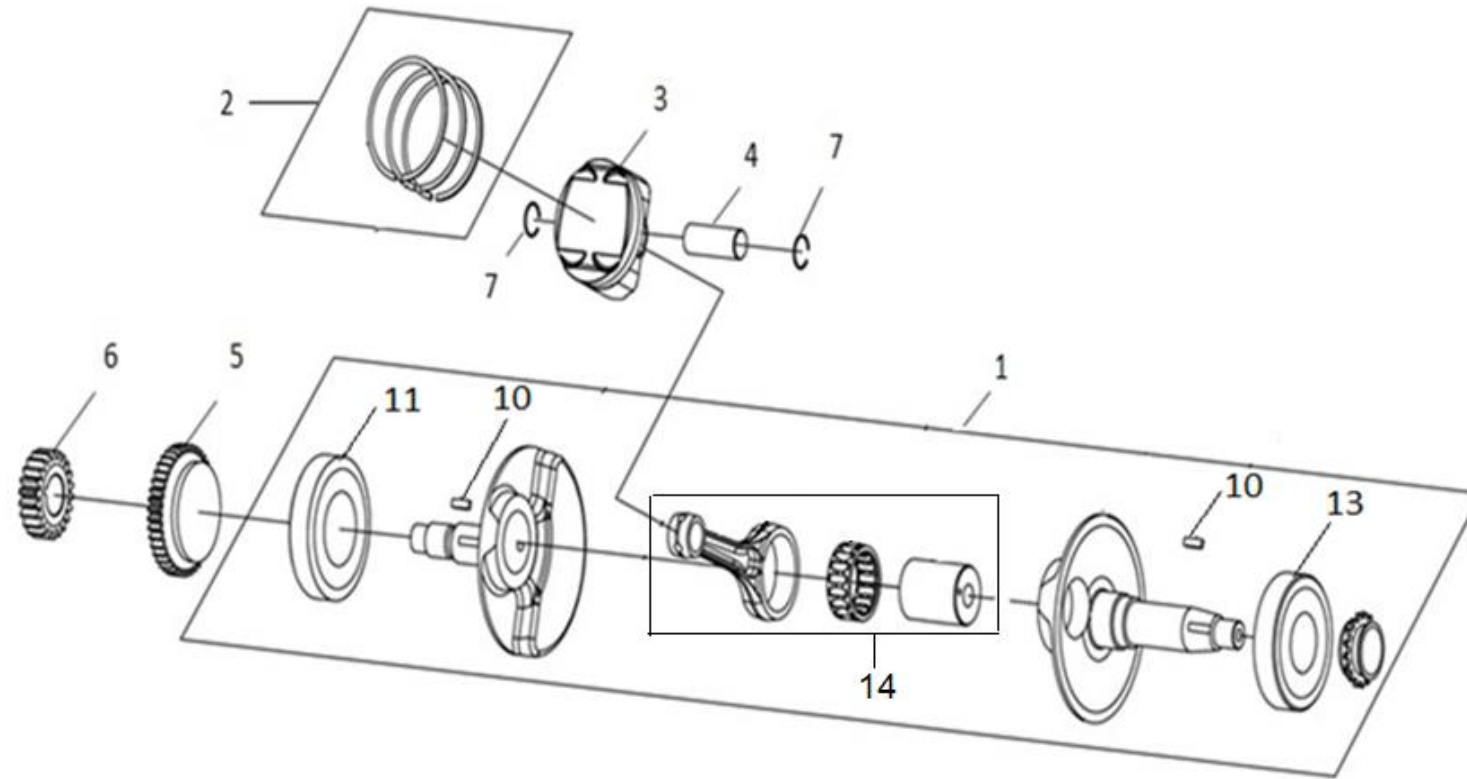

CRANK SHAFT - PISTON

Pictures reference only

NO	Parts Number	Parts Name	QTY	PRICE (RM/PCS)	REMARK
1	13000-VF5-000-VN	Crank Shaft Comp.	1	433.10	
2	13010-VF3-000	Piston Ring Set	1	64.80	
3	13101-VF3-000	Piston	1	45.40	
4	13111-M4Q-0000	Piston Pin	1	15.00	
5	13411-VF3-000-VN	Balance Drive Gear, (41T)	1	102.70	
6	23121-VF5-000-VN	Primary Drive Gear	1	36.60	
7	94601-15000	Piston Pin Clip 15 mm	2	0.80	
10	90702-BHA-000	Woodruff Key 25*14*4.6 mm	2	6.20	
11	91001-F6A-300	Radial Ball Brg. Csb207C3	1	82.90	
13	91002-H9A-000	Radial Ball Brg. Tmb3/28	1	82.70	
14	1320A-VF5-0000	Connecting Rod Ass'y.	1	130.00	

●Please check the color & stripe information according to the color index !