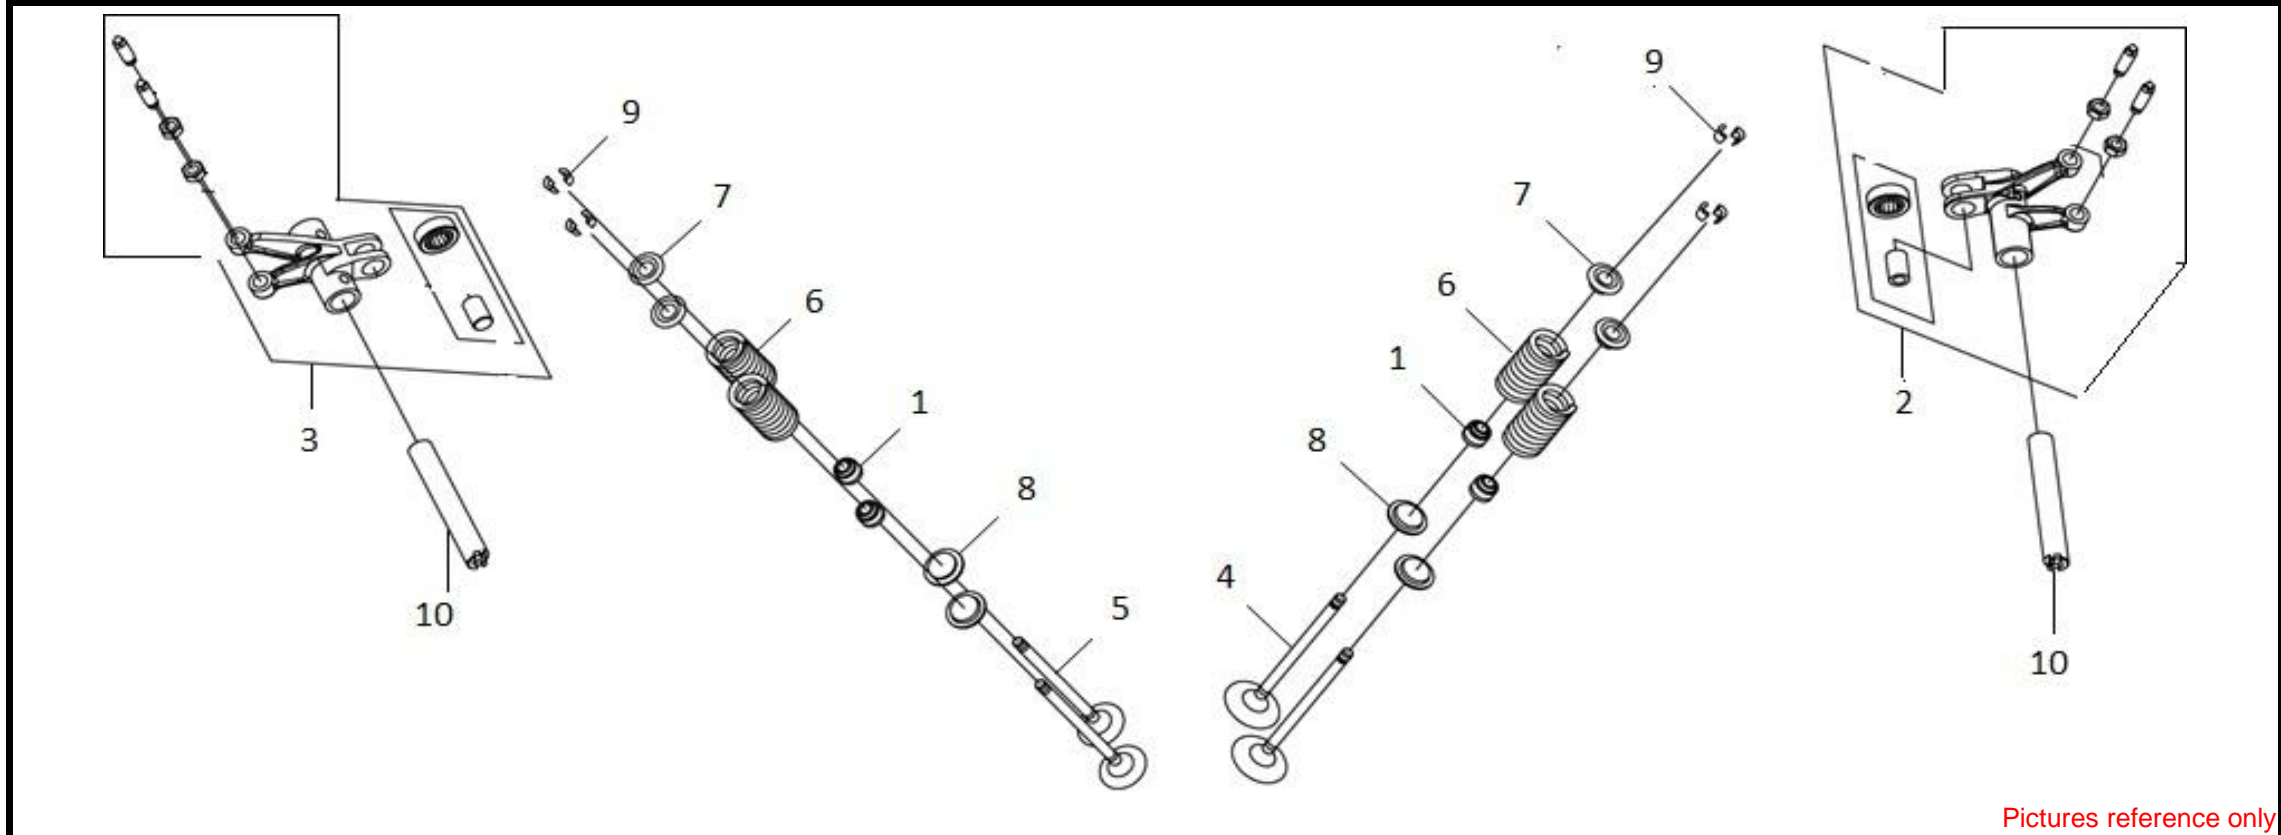

EX-IN. VALVE ROCKER ARM

Pictures reference only

NO	Parts Number	Parts Name	QTY	PRICE (RM/PCS)	REMARK
1	12209-L1N-000	Valve Stem Seal	4	7.30	
2	1443A-VFA-000-VN	In. Valve Rocker Arm Ass'y	1	90.60	
3	1444A-VFA-000-VN	Ex. Valve Rocker Arm Ass'y	1	90.60	
4	14711-VFA-000-VN	Inlet Valve	2	21.70	
5	14721-VFA-000-VN	Exhaust Valve	2	51.80	
6	14751-VFA-000	Valve Spring	4	4.80	
7	14771-L1N-000-VN	Valve Spring Retainer	4	2.50	
8	14777-L1N-000-VN	Valve Spring Seat	4	3.20	
9	14781-L1N-000-VN	Valve Cotter	8	0.80	
10	14451-VFA-000	Rocker Arm Shaft	2	12.70	

●Please check the color & stripe information according to the color index !