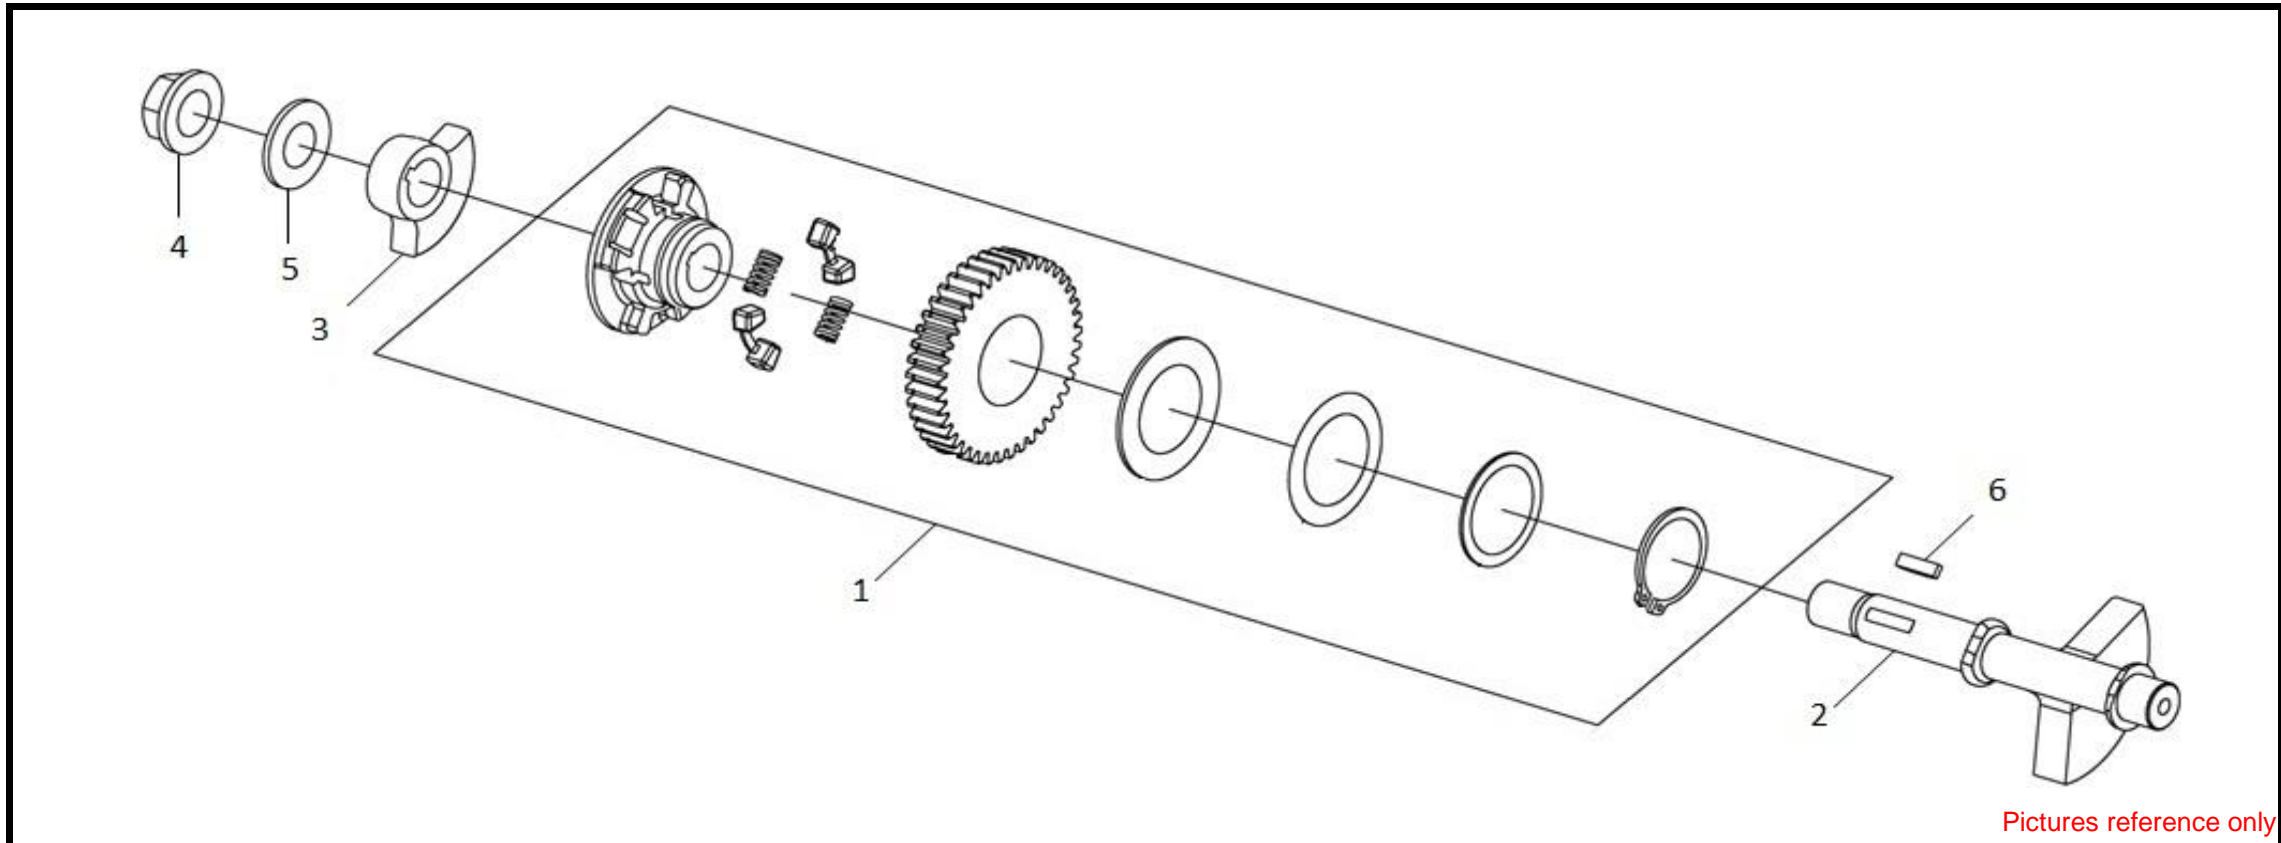

BALANCE DRIVER GEAR ASSY

Pictures reference only

NO	Parts Number	Parts Name	QTY	PRICE (RM/PCS)	REMARK
1	1333A-VF3-000-VN	Balance Driven Gaer Ass'y	1	171.80	
2	13301-VFA-000-VN	Balance Shaft	1	120.90	
3	13429-VF3-000-VN	Balance Weight	1	23.80	provide while stock last
4	90201-KR8-751-M1	Flange Nut 14 mm	1	5.60	
5	90401-KJ9-000	Thrust Washer 14.2*28*2 mm	1	3.10	
6	90702-BHA-000	Woodruff Key 25*14*4.6 mm	1	6.20	

●Please check the color & stripe information according to the color index !