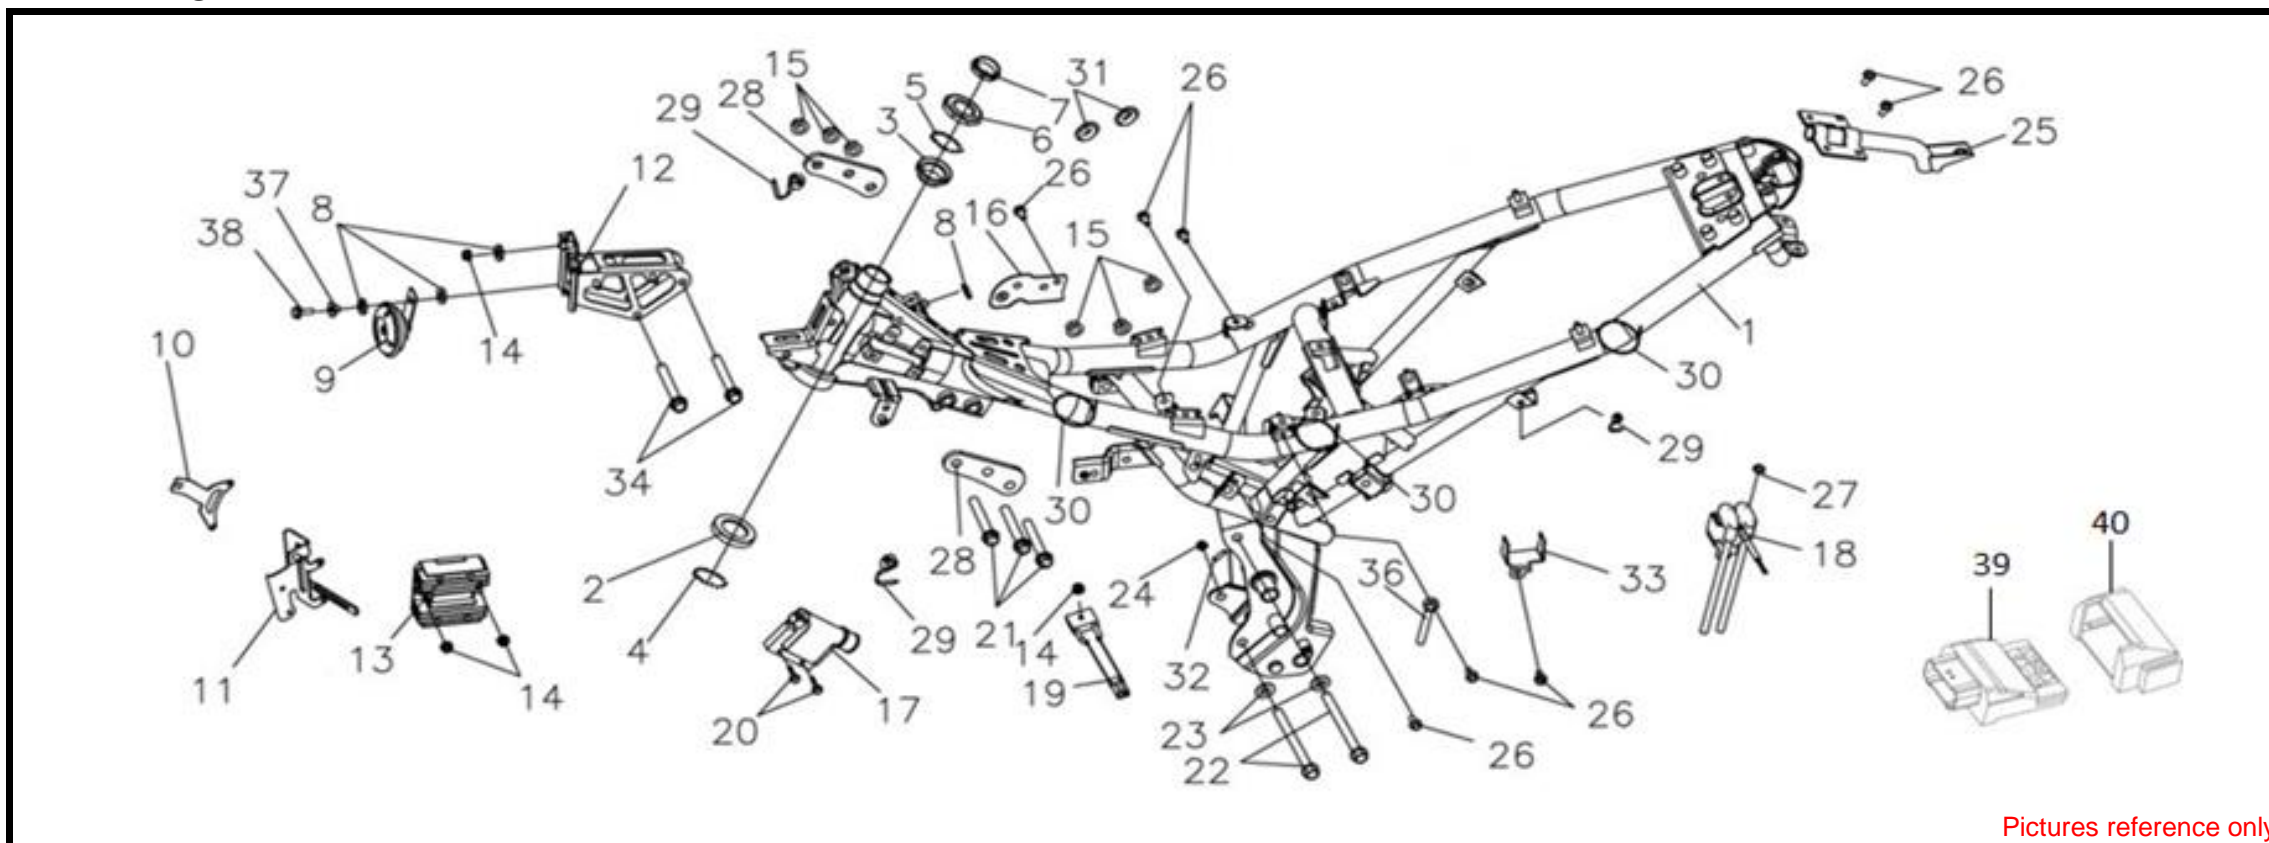

F16
FRAME BODY

VF3i - GA18CV-MY (VFB)

Pictures reference only

NO	Parts Number	Parts Name	QTY	PRICE (RM/PCS)	REMARK
1	50100-VF3-000-KC	Frame Body Comp.	1	949.40	
2	50302-M9Q-0000	Ball Race(Strg. Bot.)	1	14.00	
3	50301-M9Q-000	Strg. Up Race Ball	1	20.70	
4	50304-AAA-000	Lower Steel Balls and Retainer Ass'y	1	18.00	
5	50303-AAA-000	Up Steel Balls and Retainer Ass'y	1	18.00	
6	53211-M9Q-0000	Strg Top Cone Race	1	13.00	
7	50306-M9Q-0000	Strg. Stem Lock Nut	1	6.10	
8	77226-M3F-0000	Damp Rubber	4	2.30	
9	38110-H7H-000	HORN COMP	1	54.60	
10	50262-VF3-000	Under Spoilder Stay B	1	12.50	
11	50266-VF3-000	Reserve Tank Stay A	1	22.90	
12	50145-VF3-000	Fr. Top Cover Stay A	1	45.40	
13	31600-VWH-0000	Reg. Rec. Comp.	1	139.00	
14	94050-06080	Flange Nut 6 mm	4	1.40	
15	94050-10070	Flange Nut 10 mm	6	2.40	
16	50328-VF3-000	R. Main Pipe Patch	1	5.60	
17	3051A-VF3-000	Ign. Coil Ass'y	1	92.90	
18	3585A-VF3-000	Start Mag. Sw. Set	1	64.80	
19	31700-M46-000	Silicon Rectifier Comp.	1	16.40	
20	93891-05022-07	Washer Screw 5X22 mm	2	0.80	
21	95801-10090-07	Flange Bolt 10X90 mm	3	3.90	
22	95801-10110-07	Flange Bolt 10X110 mm	2	5.50	
23	94101-10700	Washer Plain 10 mm	2	0.90	
24	94050-10070	Flange Nut 10 mm	1	2.40	
25	50199-VF3-000	Sub Pipe B Comp.	1	26.80	
26	95801-06012-07	Flange Bolt 6X12 mm	8	1.20	
27	35859-M9Q-000	Start Mag .Sw.Nut	1	1.20	

●Please check the color & stripe information according to the color index !