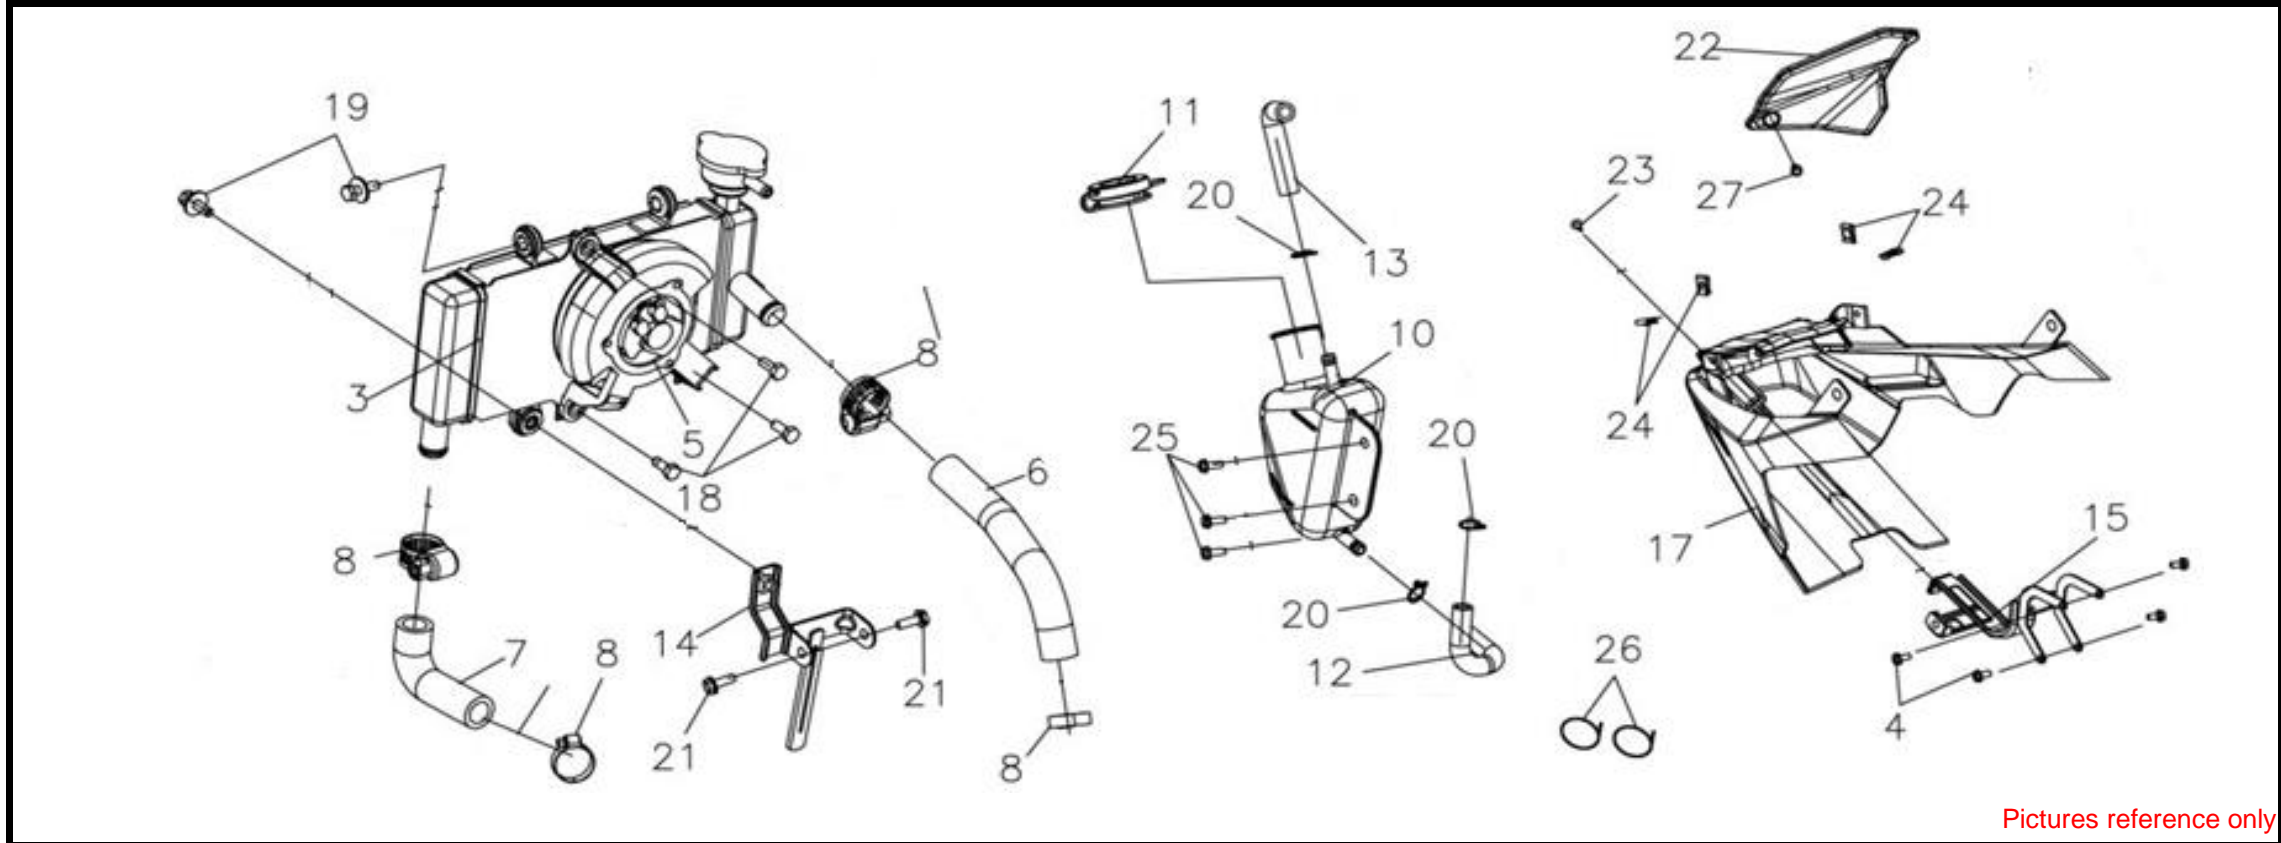

RADIATOR SET - UNDER SPOILER

NO	Parts Number	Parts Name	QTY	PRICE (RM/PCS)	REMARK
3	19010-VF3-000	Radiator Comp.	1	431.60	
4	96001-06012-07	Sh. Flange Bolt 6*12 mm	4	0.40	
5	19020-VF3-000	Shroud Ass'y	1	224.50	
6	19501-VF3-000	Radiator Inlet Water Hose	1	23.40	
7	19503-VF3-000	Radiator Outlet Water Hose	1	16.00	
8	19505-VF3-000	Tube Clamp D23	2	3.10	
10	19101-VF3-000-VN	Reserve Tank	1	25.40	
11	19104-M9Q-000	Reserve Tank Cap	1	6.20	
12	19507-VF3-000	Res. Tank Water Tube A	1	42.40	
13	19509-VF3-000	Res. Tank Water Tube B	1	21.70	
14	50267-VF3-000	Reserve Tank Stay B	1	11.70	
15	50261-VF3-000	Under Spoiler Stay A	1	21.70	
17	64300-VF3-000-KU	Under Spoiler	1	25.00	
18	93401-06016-07	Washer Bolt 6*16 mm	3	0.90	
19	93404-06022-07	Washer Bolt 6X22 mm	2	0.90	
20	95002-02130	Tube Clip B12.5 mm	3	1.40	
21	95801-06016-08	Flange Bolt 6*16 mm	2	2.10	
22	50350-VF3-000-VN	R. Eng. Hanger Protector	1	30.20	
23	90110-G22-0001	Special Screw 6*14 mm	1	1.30	
24	90302-SA4-003B	Nut Spring 4 mm	1	0.80	
25	90112-M8Q-0000-VN	Flange Bolt 6 mm	3	1.00	
26	32161-T15-000	Wire Band 250 mm	2	5.90	
27	93891-06012-07	Washer Screw 6X12 mm	1	0.90	

●Please check the color & stripe information according to the color index !