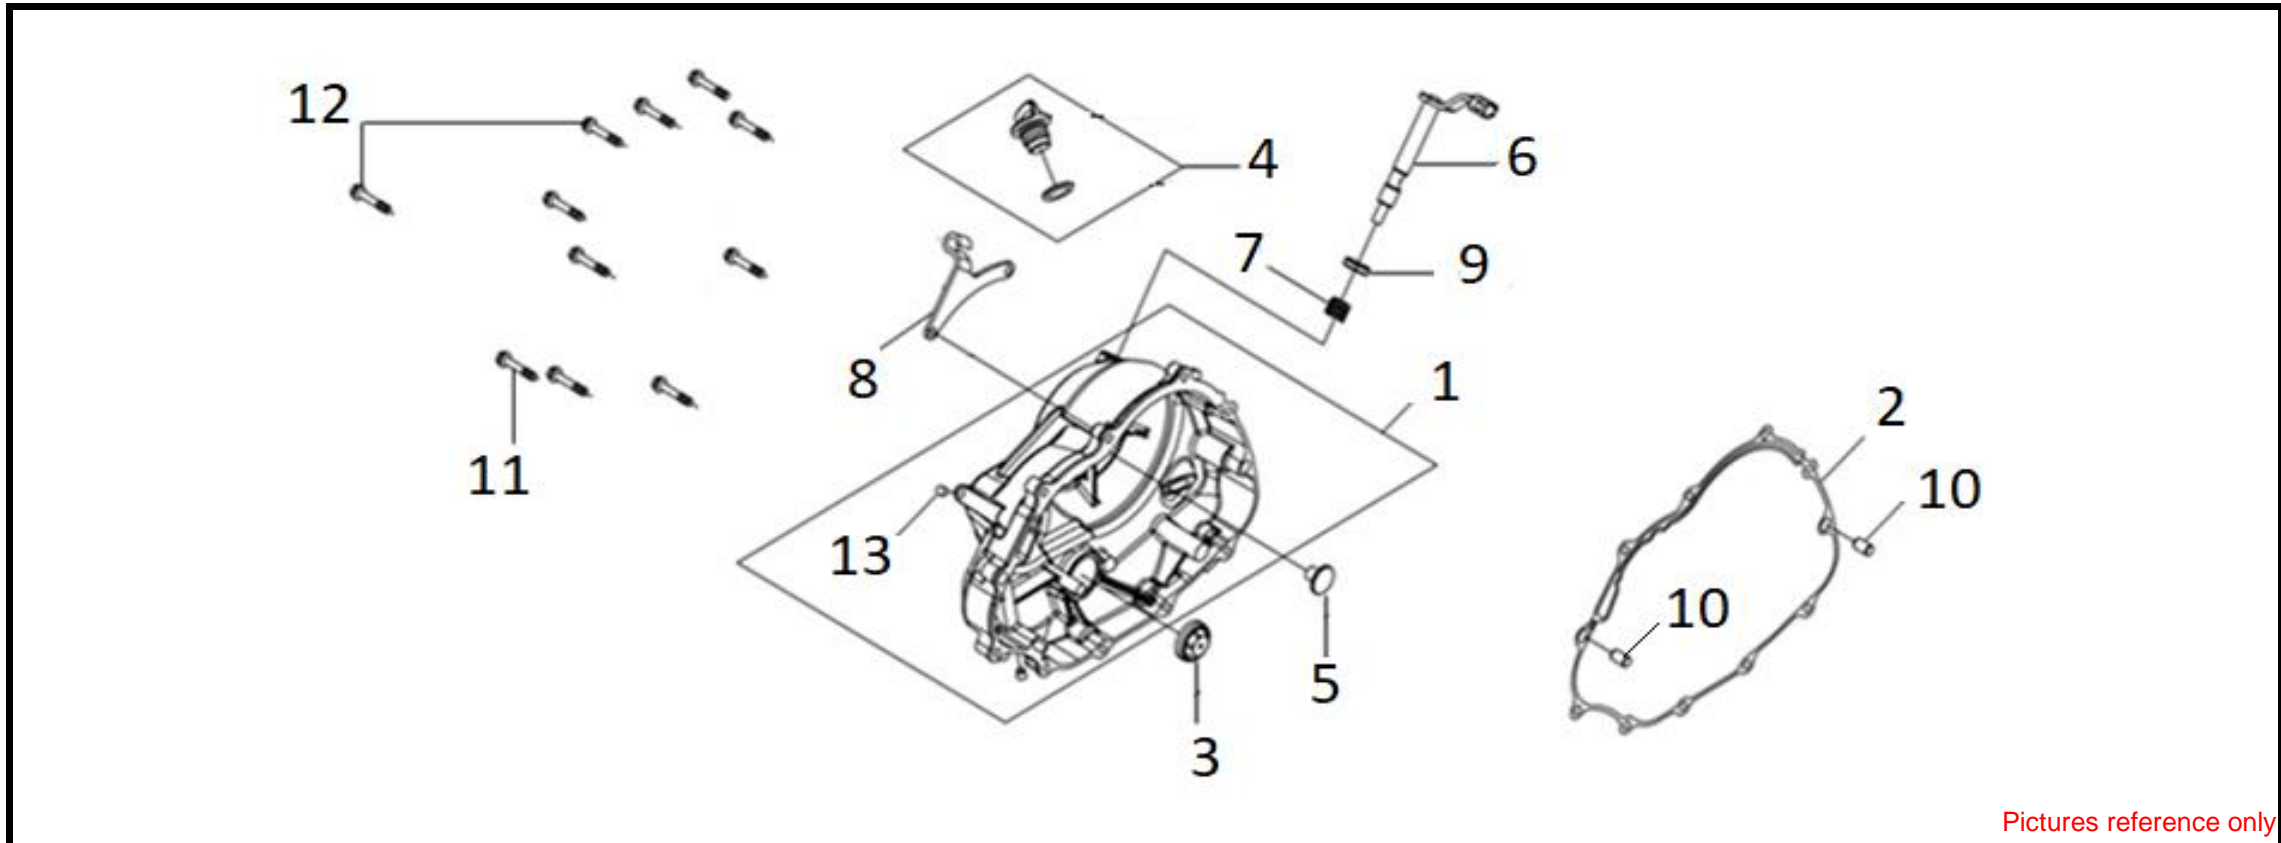

●Please check the color & stripe information according to the color index !

R. CRANK CASE COVER - OIL LEVEL GAUGE

NO	Parts Number	Parts Name	QTY	PRICE (RM/PCS)	REMARK
1	11330-VF3-000-KT	R. CRANK CASE COVER COMP(BK-501U/S)	1	175.00	KT - Black
2	11393-VF3-000	Right Case Cover Gasket	1	19.30	
3	15652-B9A-000	Oil Level Gauge	1	16.80	
4	1565A-B9A-000	Oil Filler Cap Ass'y	1	4.70	
5	22366-VF3-000	Clutch Lifter Rod	1	2.70	
6	22810-VF3-000-VN	Clutch Lever Comp.	1	21.70	
7	22815-BAD-000	Clutch Lever Spring	1	1.40	
8	22838-VF3-000	Clutch Wire Holder	1	6.60	
9	91205-KF0-003	Oil Seal 12*20*5 mm	1	5.00	
10	94301-08140	Dowel Pin 8X14 mm	2	2.10	
11	96001-06030-00	Sh. Flange Bolt 6*30 mm	9	1.50	
12	96001-06040-00	Sh. Flange Bolt 6*40 mm	2	0.90	
13	96205-06007	Cone Type Plug 6*7 mm	2	0.90	