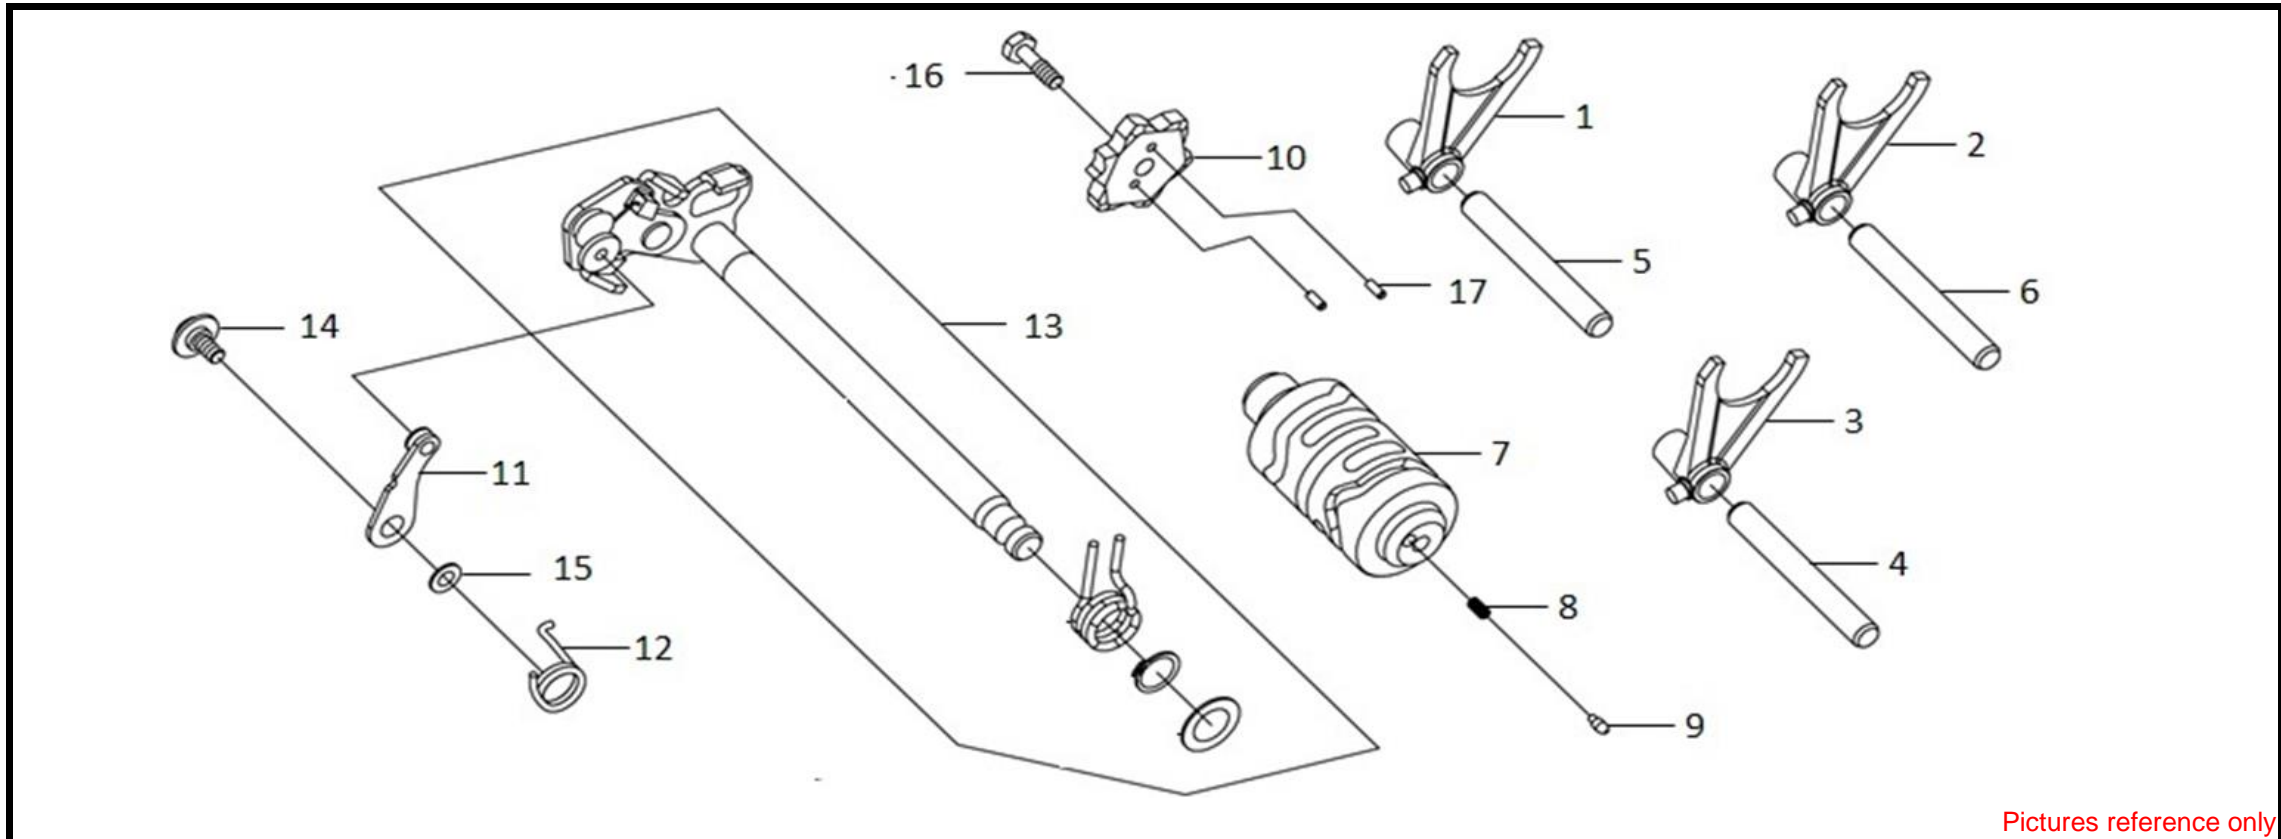

GEAR SHIFT DRUM

Pictures reference only

NO	Parts Number	Parts Name	QTY	PRICE (RM/PCS)	REMARK
1	24211-VF3-000-VN	R. Gear Shift Fork	1	23.80	
2	24212-VF3-000-VN	Center Gear Shift Fork	1	23.80	
3	24213-VF3-000-VN	L. Gear Shift Fork	1	23.80	
4	24241-VF5-000-VN	L. Gear Shift Fork Shaft	1	9.10	
5	24242-VF5-000-VN	R. Gear Shift Fork Shaft	1	9.10	
6	24243-VF5-000-VN	Center Gear Shift Fork Shaft	1	12.10	
7	24301-VF3-000-VN	Gear Shift Drum	1	69.10	
8	24319-VF3-000	Gear Indication Drill Spr.	1	0.90	
9	24323-VF3-000	Gear Indication Drill	1	0.50	
10	24410-VF3-000-VN	Shift Cam Plate Comp.	1	38.90	
11	24430-VF3-000-VN	Shift Drum Sopper Comp.	1	7.00	
12	24435-BAD-000	Shift Drum Stopper Spring	1	2.70	
13	2461A-VF3-000-VN	Gear Shift Spindle Ass'Y	1	56.10	
14	90023-VF3-000	Stopper Arm Pivot Bolt	1	0.90	
15	90479-X01-0000	Washer	1	0.80	
16	92101-06020-0H	Hex Bolt 6*20 mm	1	1.20	
17	96220-30085	Roller 3*8.5 mm	2	0.80	

●Please check the color & stripe information according to the color index !