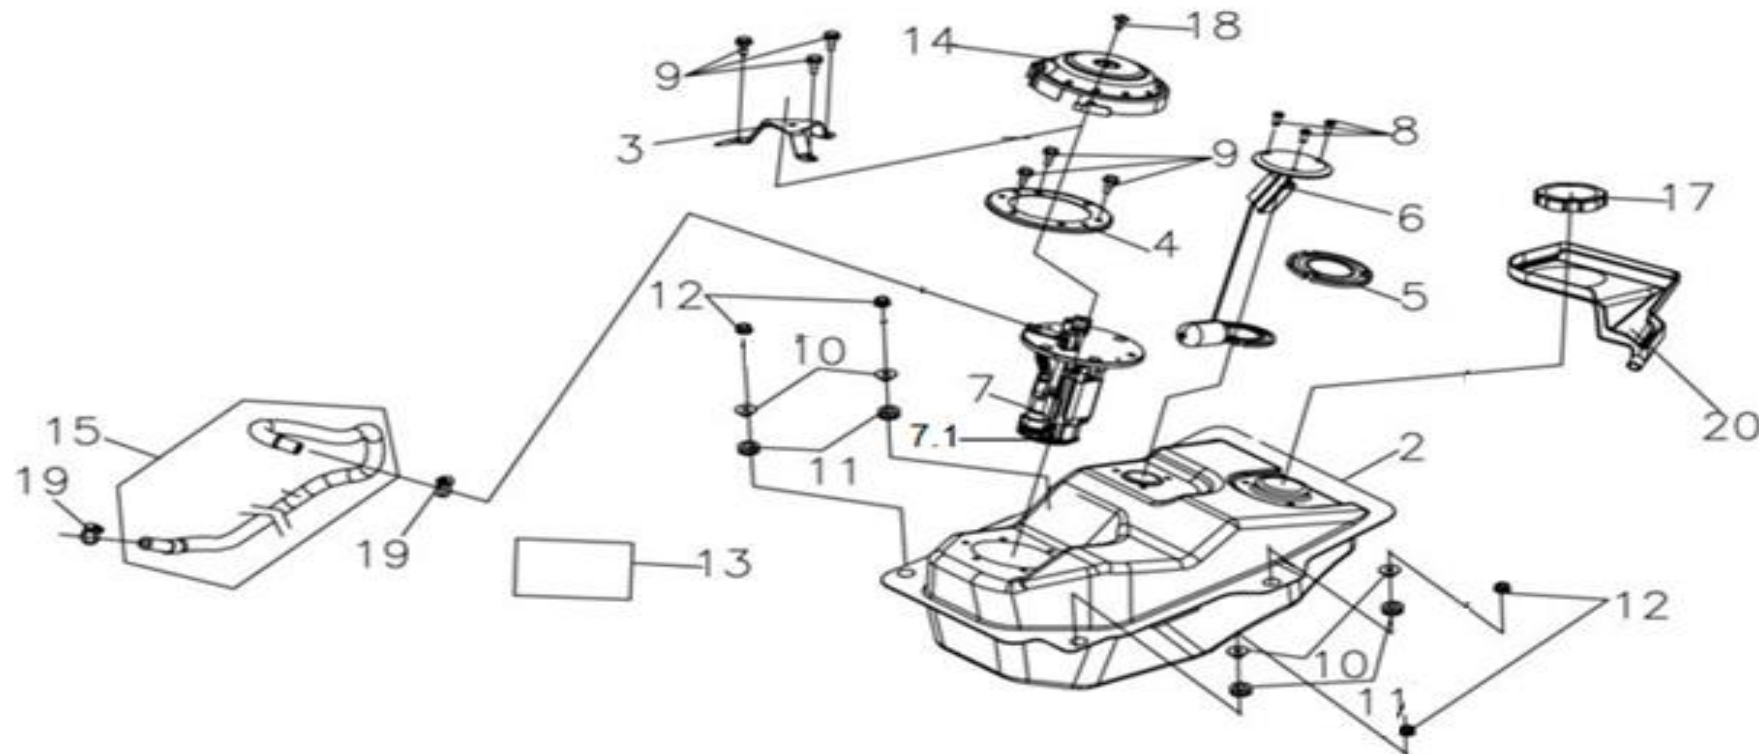

FUEL TANK ASSY - FUEL PUMP ASSY

Pictures reference only

NO	Parts Number	Parts Name	QTY	PRICE (RM/PCS)	REMARK
2	17500-VF3-000	Fuel Tank Comp.	1	215.90	
3	17502-VE1-0000	Fuel Pump Stay A	1	8.20	
4	17503-VE1-0000	Fuel Pump Stay B	1	6.10	
5	37801-X01-0001	Base Packing	1	4.60	
6	37800-VF3-000	Fuel Unit Ass'y	1	52.80	
7	16700-FSA-0002	Fuel Pump Ass'y	1	329.90	
7.1	16711-VE1-0000	Fuel Filter	1	23.00	
8	93892-05012-08	Washer Screw 5*12 mm	1	2.60	
9	90116-VVE-0001	Fuel Unit Bolt	6	2.30	
10	80107-VE1-0000	Fuel Tank Collar	4	1.10	
11	80108-VE1-0000	Fuel Tank Rubber	4	1.10	
10	94050-06080	Flange Nut 6 mm	4	1.40	
13	81219-VB1-0000	Washing Motor Caution Label	1	0.50	
14	17501-VE1-0002	Fuel Tank Top Cover	1	2.30	
15	17508-VF3-000	Fuel Hose	1	84.70	
17	17620-VA3-0000	Fuel Filler Cap Ass'y	1	19.60	
18	90118-T15-900	Washer Screw 5*14 mm	1	4.80	
19	19505-F81-000	Hose Clamp	2	4.10	
20	17504-VF3-0000	Fuel Tank Cover	1	19.10	

●Please check the color & stripe information according to the color index !