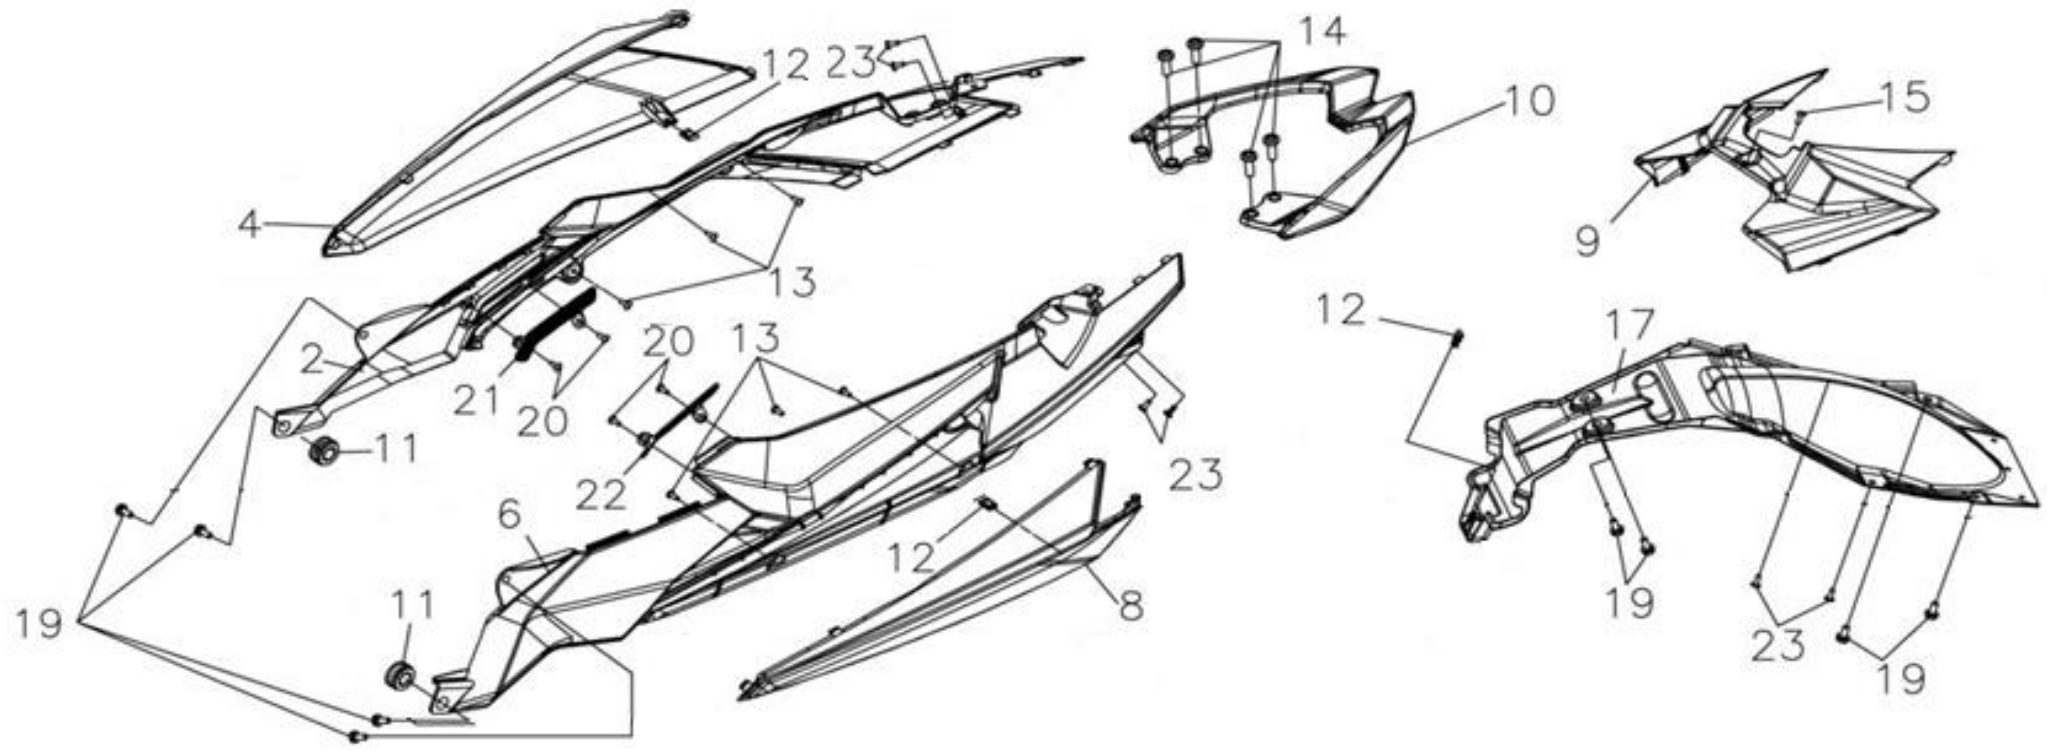

R. L. BODY COVER - RR. CARRIER

Pictures reference only

NO	Parts Number	Parts Name	QTY	PRICE (RM/PCS)	REMARK
2	83500-VF3-000-KT	R. Body Cover	1	69.90	KT - Black
4	83550-VF3-000-KT	R. Body Lower Cover	1	39.90	KT - Black
6	83600-VF3-000-KT	L. Body Cover	1	69.90	KT - Black
8	83650-VF3-000-KT	L. Body Lower Cover	1	39.90	KT - Black
9	64100-VF3-000	Center Cover	1	17.40	
10	81200-VF3-000-TR	Rr. Carrier	1	103.00	TR - Red (for KRU)
10	81200-VF3-000-DH	Rr. Carrier	1	103.00	DH - Blue (for BKA)
10	81200-VF3-000-YO	Rr. Carrier	1	103.00	YO - Gold (for KYO)
10	81200-VF3-000-OE	Rr. Carrier	1	131.10	OE - Orange (for KOE)
11	64304-X01-000	Fr. Cover Rubber	1	3.00	
12	90302-SA4-003B	Nut Spring 4 mm	3	0.80	
13	93903-35220	Tapping Screw 5*12 mm	6	1.20	
14	90186-VA6-0001	Shocket Bolt 8X25 mm	4	2.50	
15	90110-G22-0001	Special Screw 6*14 mm	1	1.30	
17	80106-VF3-000	Rr. Inner Fender	1	22.30	
19	93404-06012-07	Washer Bolt 6X12 mm	8	2.10	
20	93903-34320	Tapping Screw 4*12 mm	4	0.90	
21	83501-VF3-000-VN	R. Body Cover Grille	1	21.30	
22	83601-VF3-000-VN	L. Body Cover Grille	1	21.30	
23	93903-44480	Tapping Screw 4*16 mm	6	0.70	

●Please check the color & stripe information according to the color index !