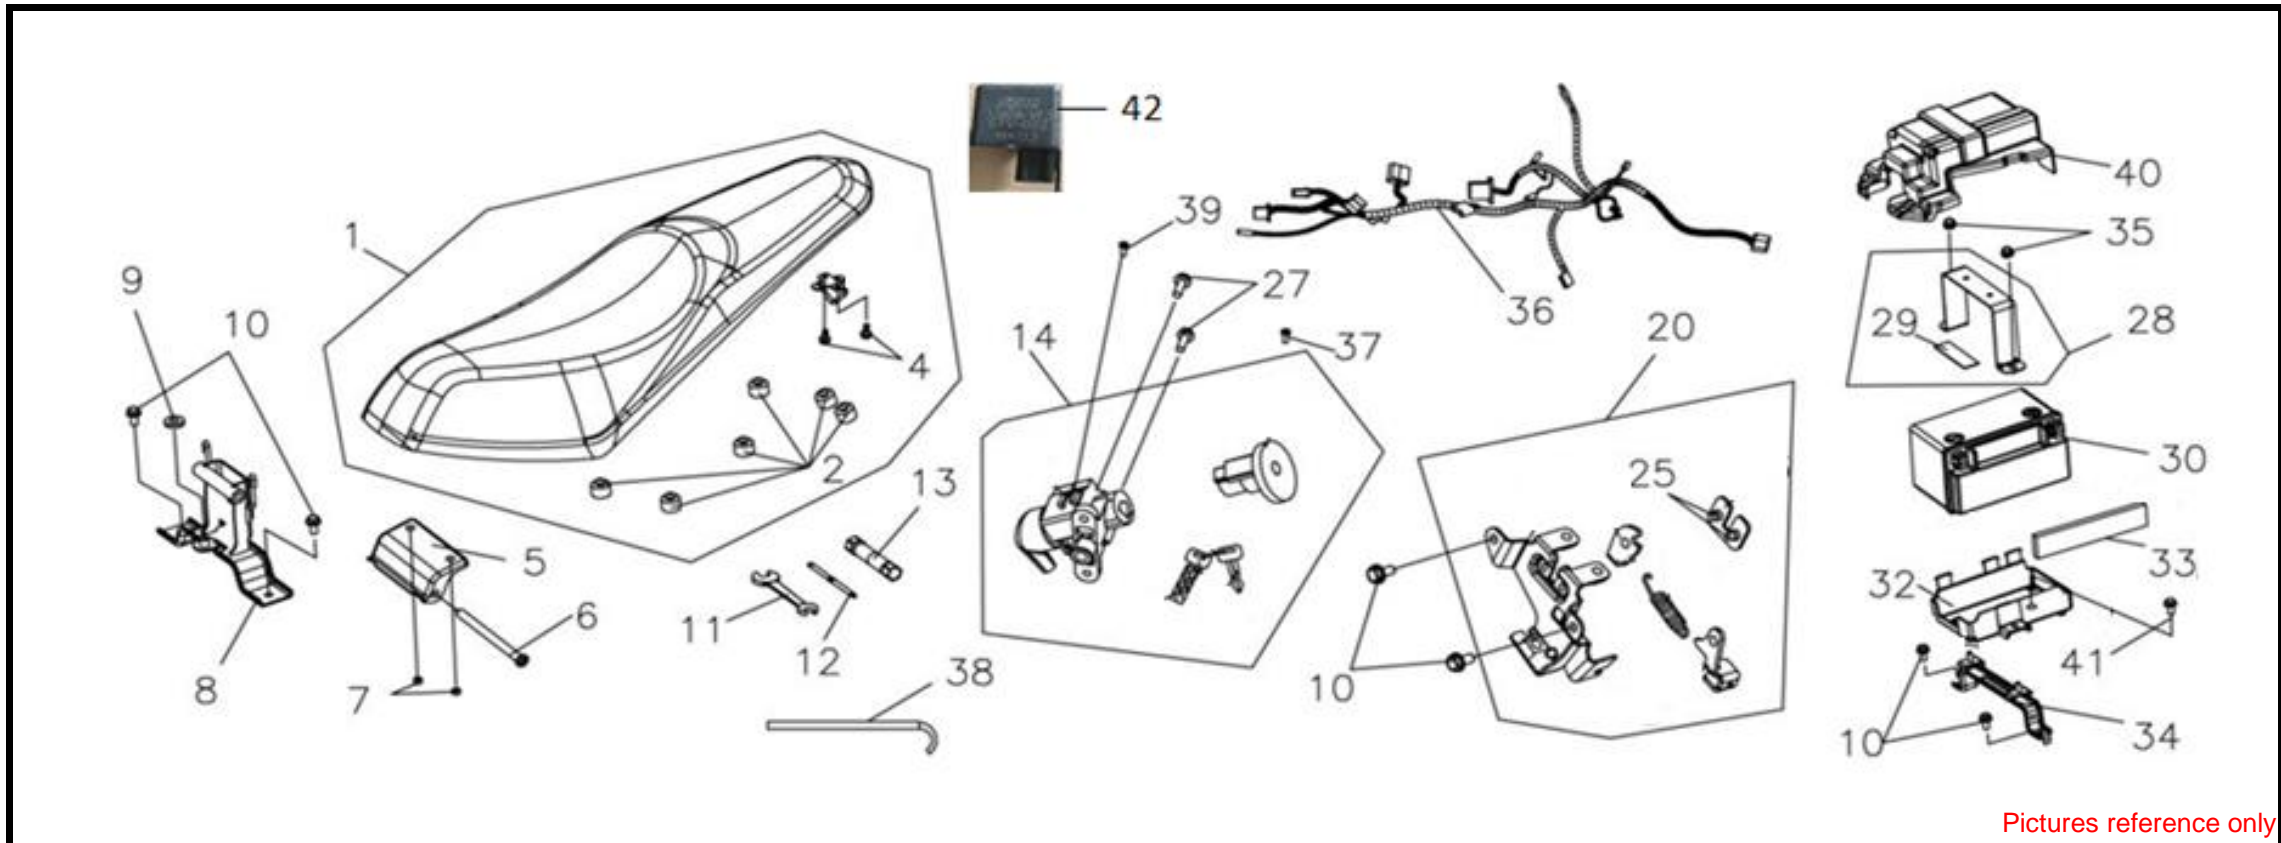

●Please check the color & stripe information according to the color index !

DOUBLE SEAT COMP - KEY SET

Pictures reference only

NO	Parts Number	Parts Name	QTY	PRICE (RM/PCS)	REMARK
1	77200-VF3-900	Double Seat Comp.	1	170.00	
2	77206-N01-0000	Seat Strpr Rubber	6	1.10	
4	95801-06012-07	Flange Bolt 6X12 mm	2	1.20	
5	77201-T36-000	Seat Hinge	1	11.00	
6	90105-T36-000	Hinge Pin	1	5.90	
7	94050-05080	Flange Nut 5 mm	2	1.20	
8	77110-VF3-000	Seat Hinge Stay	1	34.60	
9	77226-M3F-0000	Damp Rubber	1	2.30	
10	95801-06012-07	Flange Bolt 6X12 mm	6	1.20	
11	99001-10140-0A	Spanner 10*14 (2 End)	1	3.90	
12	89102-VWA-0000	Drive Plus Minus 2	1	2.80	
13	89216-A02-0100	Spring Plug Virech	1	3.90	
14	35010-VF3-000	Key Set	1	142.50	
20	77235-VF3-000	Seat Catch Comp.	1	26.00	
25	77234-VT5-0000	Seat Lock Spring	1	3.60	
27	95801-06018-07	Flange Bolt 6*18 mm	2	1.20	
28	50324-VF3-000	Battery Band	1	26.40	
29	83619-VF3-000	Battery Band Sponge	1	1.70	
30	AC-YTX7A-BS(HW)	Battery Assy (YTX7A-Bs)	1	126.00	
32	50327-VF3-000	Battery Case	1	6.20	
33	83619-VF3-000	Battery Band Sponge	1	1.70	
34	50325-VF3-000	Battery Case Stay Comp.	1	29.90	
35	95801-06016-08	Flange Bolt 6*16 mm	1	2.10	
36	32100-VF3-000	Wire Harness	1	453.20	
37	93891-05008-08	Screw Washer 5*8 mm	1	1.20	
38	77245-VF3-000	Seat Lock Cable	1	27.20	
39	93892-05012-08	Washer Screw 5*12 mm	1	2.60	
40	80102-VF3-000	Battery Cover	1	45.40	
41	90110-G22-0001	Special Screw 6*14 mm	1	1.30	
42	3380A-VF3-000	Lighting Control Unit Ass'y	1	47.50	