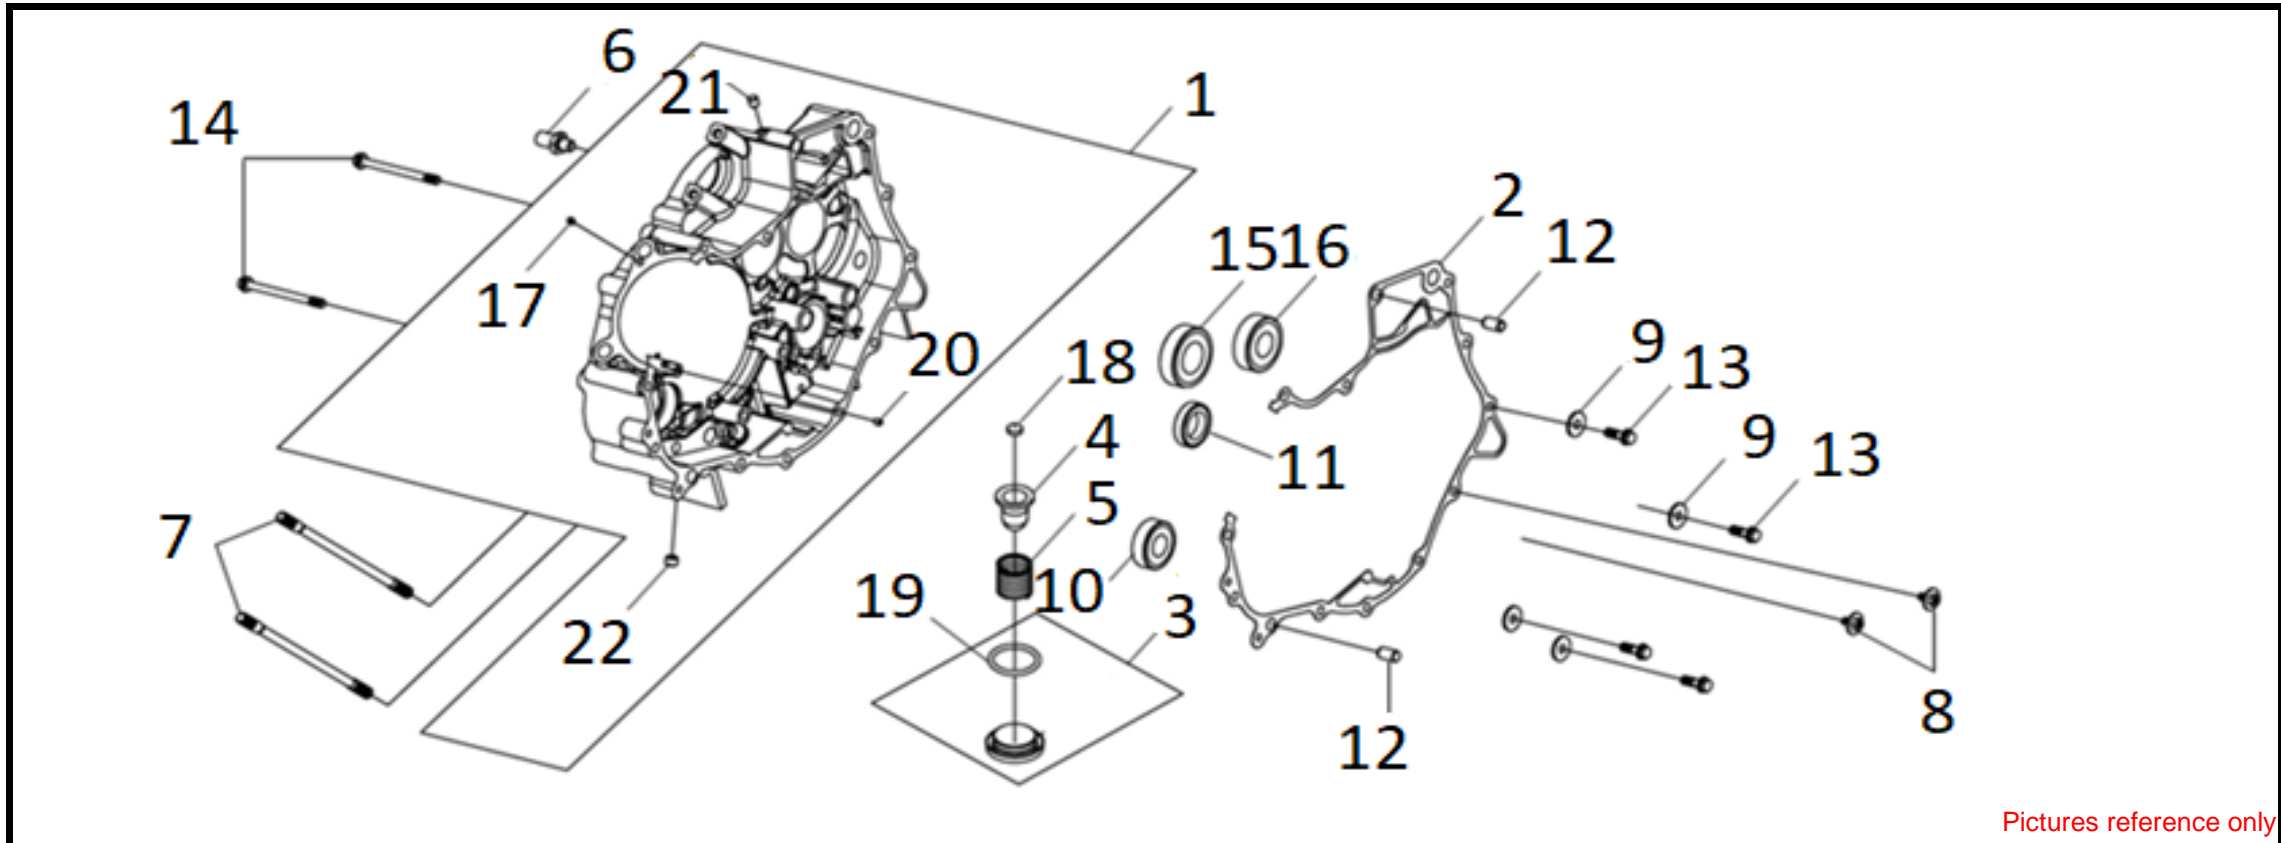

R. CRANK CASE COMP

Pictures reference only

NO	Parts Number	Parts Name	QTY	PRICE (RM/PCS)	REMARK
1	11100-VF3-000-FG	Right Crank Case Comp.	1	242.80	
2	11191-VF3-000	Crank Case Gasket	1	20.00	
3	1236A-M9T-000	Tappet Adjusting Hole Cap Ass'y	1	13.50	
4	15421-H66-0000-VN	Oil Filter Screen	1	10.90	
5	15426-M9Q-000	Oil Filter Screen Spring	1	1.20	
6	24652-VF3-000	Shift Arm Stopper Pin	1	1.70	
7	90031-L1N-000-L1	Cyl. Stud Bolt A	2	8.70	
8	90302-M9Q-0000	Washer Bolt 5X12 mm	2	0.80	
9	90401-B9D-000-L1	Washer 6.2*18*1.6 mm	4	0.90	
10	96100-62020-00	Radial Ball Brg. Csb202	1	15.40	
11	91008-BAA-000	Radial Ball Bearing 6804	1	38.10	
12	94301-08140	Dowel Pin 8X14 mm	2	2.10	
13	96001-06016-00	Sh. Flange Bolt 6*16 mm	4	0.80	
14	96001-06065-00	Sh Flange Bolt 6*65 mm	2	2.10	
15	96100-60040-10-VN	Radial Ball Bearing 6004	1	21.10	
16	96140-62030-00-VN	Radial Ball Bearing 6203Z	1	17.30	
17	11107-VF3-300-K1	Oil Orifice A	1	2.30	
18	11109-H68-0000-VN	Magnet	1	6.00	
19	91302-M9Q-000	O-Ring 30.8 mm	1	2.90	
20	96205-04005	Cone Type Plug 4*5 mm	1	0.90	
21	96205-06007	Cone Type Plug 6*7 mm	1	0.90	
22	96205-08006	Cone Type Plug 8*6 mm	1	1.30	

●Please check the color & stripe information according to the color index !