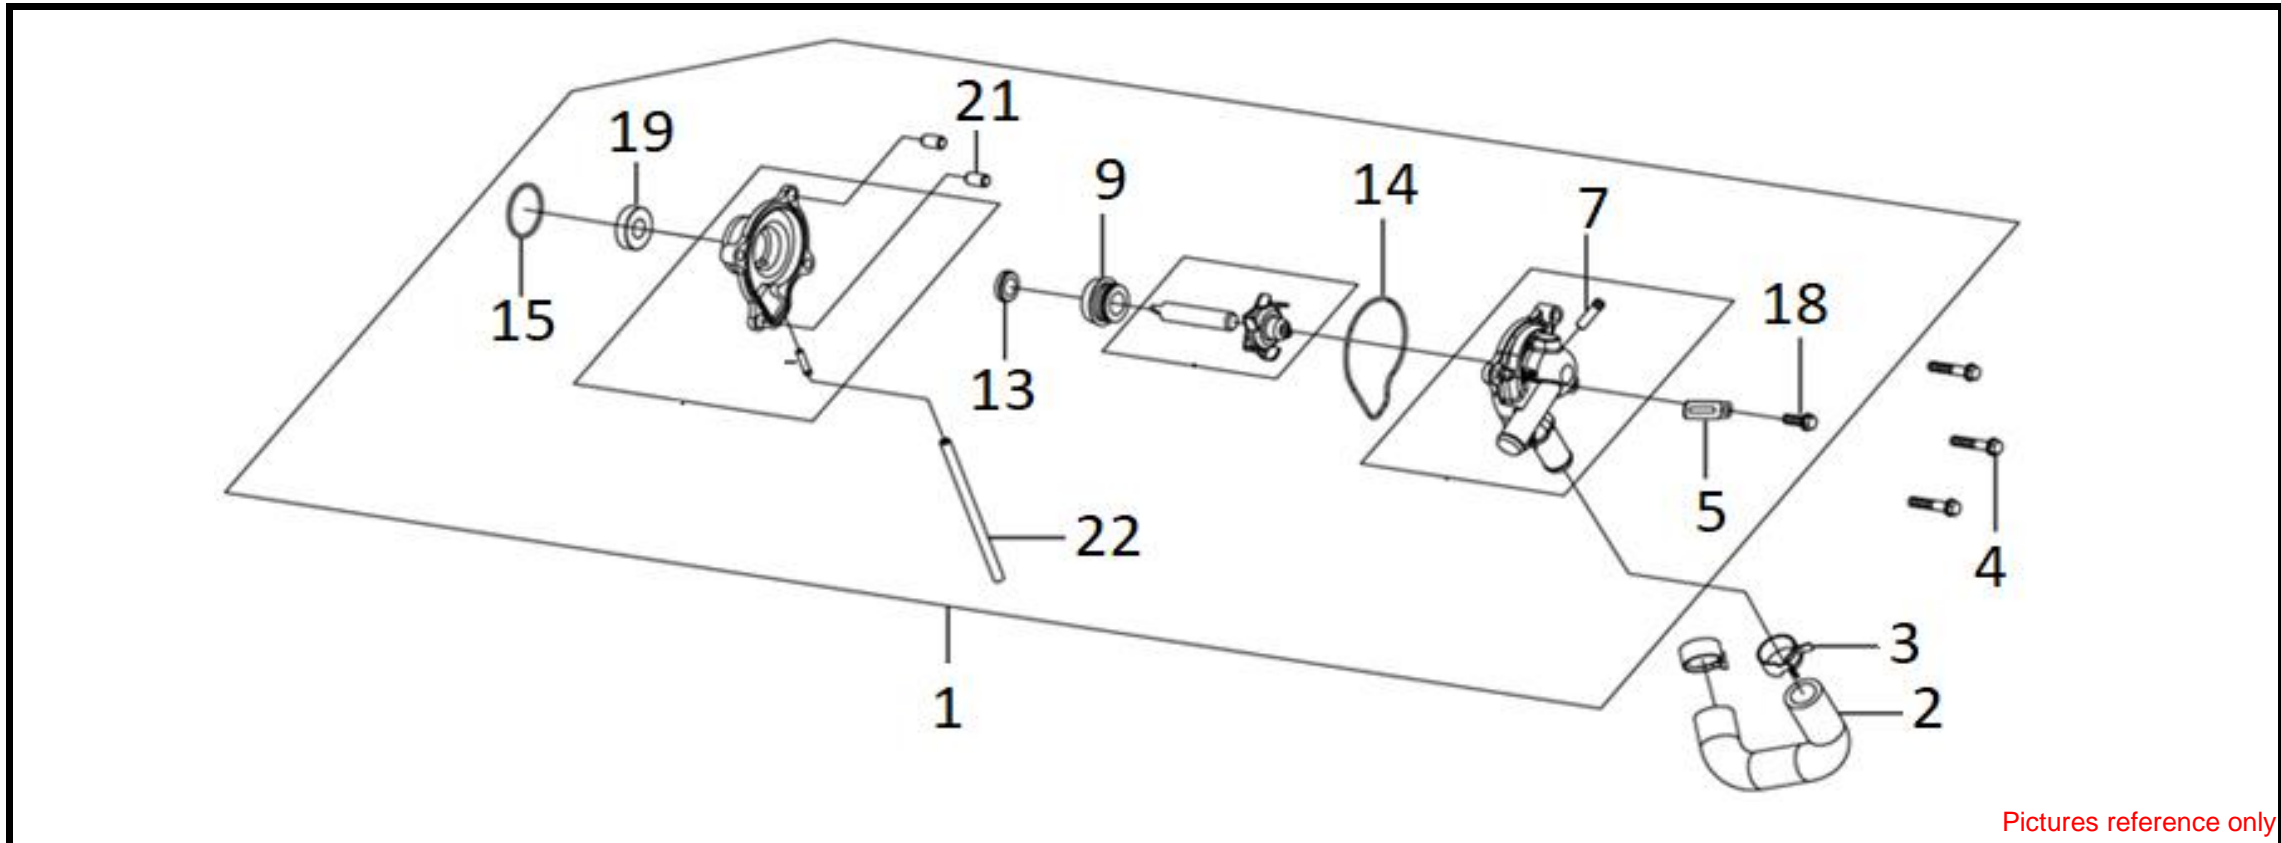

WATER PUMP ASSY

Pictures reference only

NO	Parts Number	Parts Name	QTY	PRICE (RM/PCS)	REMARK
1	1922A-VF3-000	Water Pump Ass'y	1	194.30	
2	19502-VF3-000	Water Hose (17*25) mm	1	21.70	
3	19505-VF3-000	Tube Clamp D23	2	3.10	
4	96001-06030-00	Sh. Flange Bolt 6*30 mm	3	1.50	
5	12342-X01-000	Clamp (50mm)	1	2.30	
7	17102-M9Q-300-L1	Fuel Joint	1	2.30	
9	19217-H9A-300	Mechanical Seal	1	78.00	
13	91205-KF0-003	Oil Seal 12*20*5 mm	1	5.00	
14	91302-VF3-000	Water Pump Cover O-Ring	1	3.50	
15	91308-HMA-000	O-Ring 34*2.0mm	1	2.90	
18	96001-06016-00	Sh. Flange Bolt 6*16 mm	1	0.80	
19	96140-60010-00	Radial Ball Brg. 6001 (CJB)	1	11.70	
21	94301-08140	Dowel Pin 8X14 mm	2	2.10	
22	95005-35250-50	Tube(3.5*250) mm	1	3.10	

●Please check the color & stripe information according to the color index !