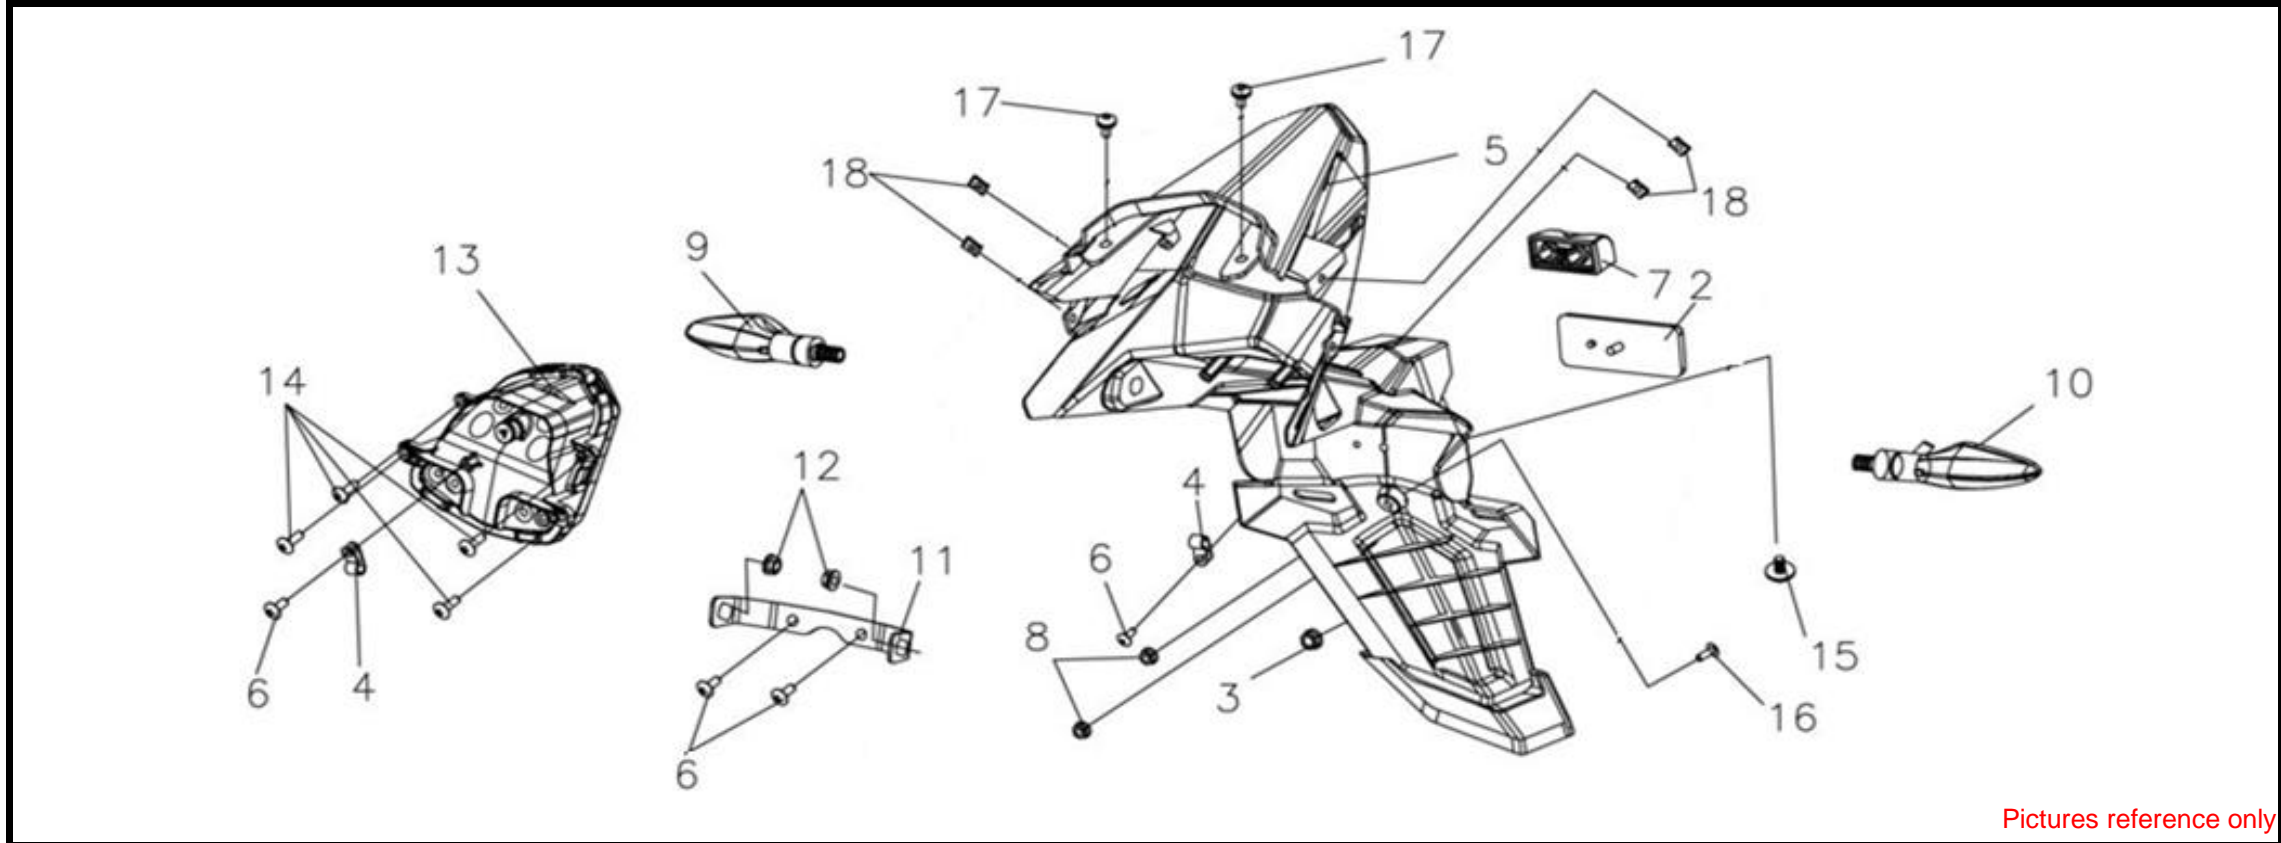

TAIL LIGHT ASSY - RR. FENDER

Pictures reference only

NO	Parts Number	Parts Name	QTY	PRICE (RM/PCS)	REMARK
2	33741-VT5-0000	Rr. Reflex Reflector	1	7.10	
3	94050-05080	Flange Nut 5 mm	1	1.20	
4	94592-A5W-0000	Cable Clamp (1/4)	1	1.80	
5	80100-VF3-000	Rr. Fender	1	30.60	
6	93903-34320	Tapping Screw 4*12 mm	4	0.90	
7	33740-BDA-000	License Light Ass'y	1	75.00	
8	94050-04080	Flange Nut 4 mm	2	0.50	
9	33600-VF3-000-VN	Rr. R Winker Ass'y	1	70.00	
10	33650-VF3-000-VN	Rr.L Winker Ass'y	1	70.00	
11	50162-VF3-000	Rr. Fender Brkt.	1	7.40	
12	94050-10080	Flange Nut 10 mm	2	2.15	
13	33700-VF3-000-VN	Tail Light Ass'y	1	219.90	
14	93903-34480	Tapping Screw 4*16 mm	4	1.20	
15	93404-06012-07	Washer Bolt 6X12 mm	1	2.10	
16	93903-44480	Tapping Screw 4*16 mm	1	0.70	
17	90110-G22-0001	Special Screw 6*14 mm	2	1.30	
18	90302-SA4-003B	Nut Spring 4 mm	4	0.80	

●Please check the color & stripe information according to the color index !