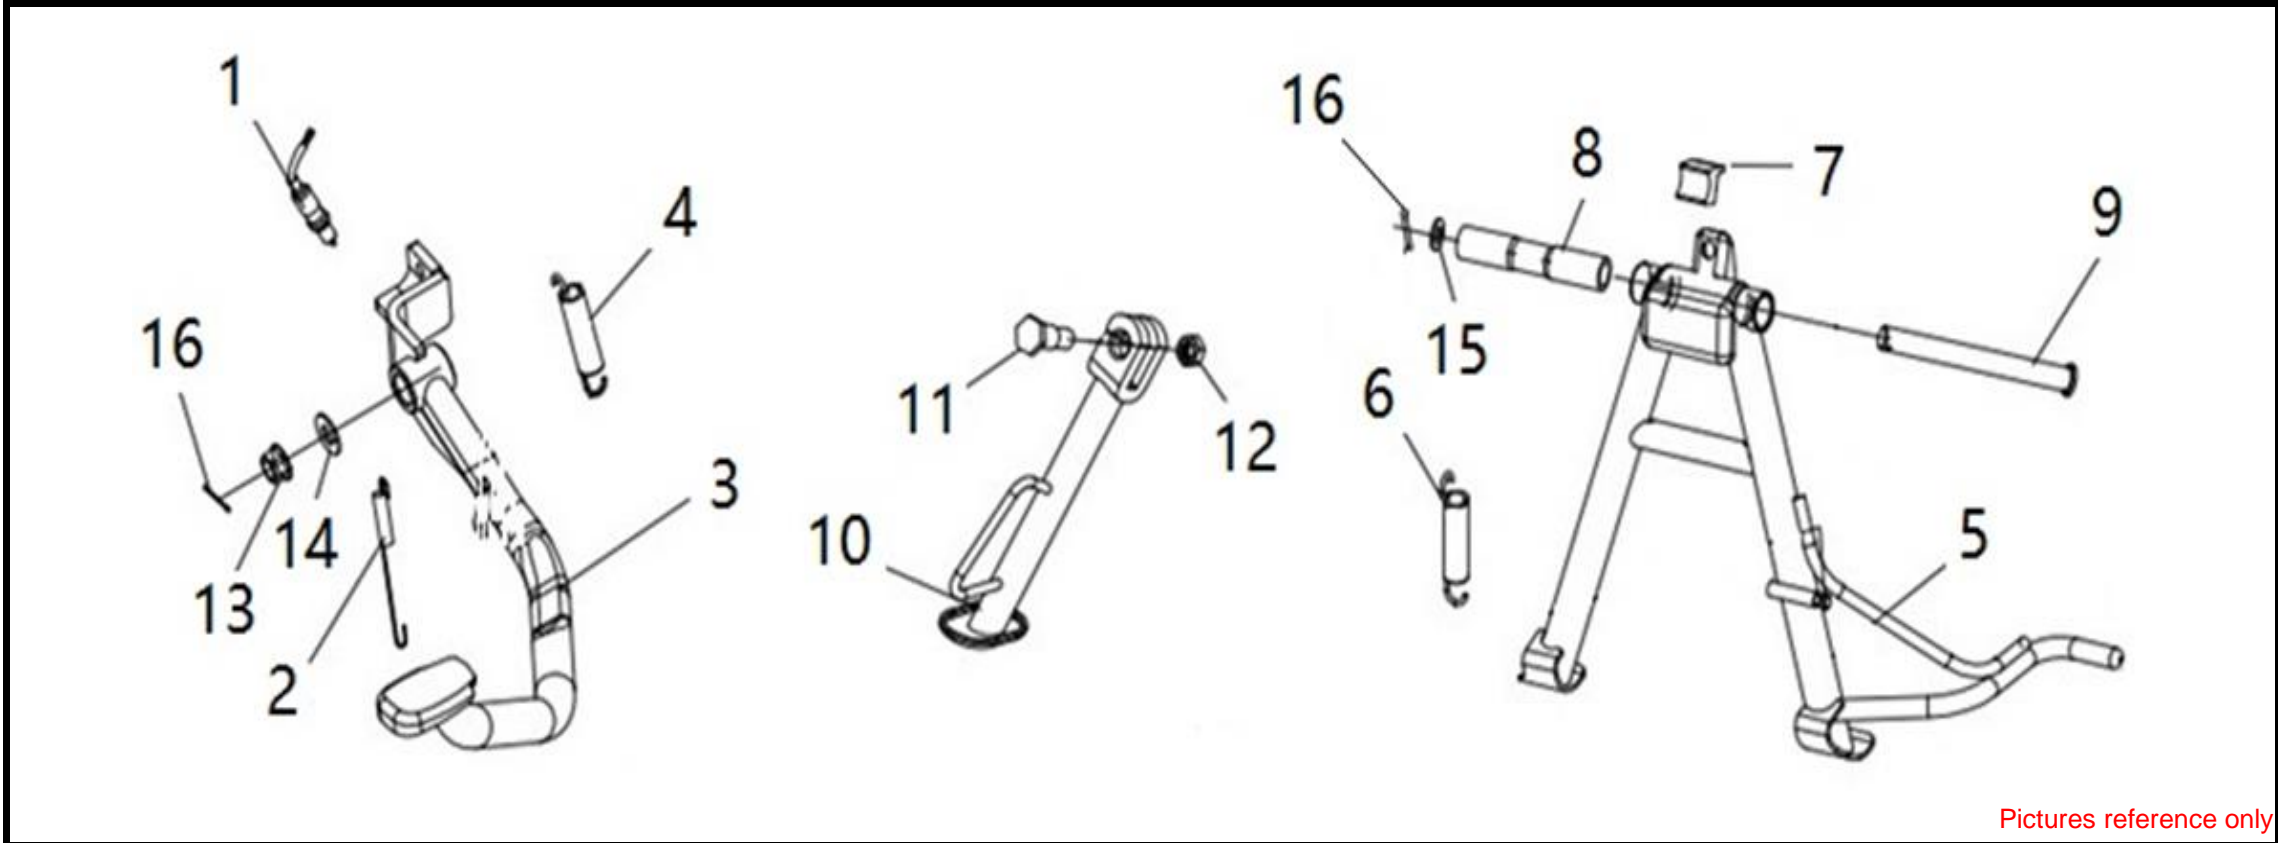

MAIN STAND COMP

Pictures reference only

NO	Parts Number	Parts Name	QTY	PRICE (RM/PCS)	REMARK
1	35350-VBA-0000	Rr. Stop Sw. Ass'y	1	19.90	
2	35357-SA5-900	Stop Sw. Spring	1	0.90	
3	46500-VF3-900	Rr. Brake Pedal Comp.	1	56.10	Black
4	46514-X04-0000	Brk. Pedal Spring	1	2.70	
5	50500-VF3-000	Main Stand Comp.	1	64.80	
6	50522-VF3-000	Main Stand Spg. D.	1	10.00	
7	50524-M8Q-0000	Stand Stopper Rubber	1	2.30	
8	50525-VBC-0000	Stand Distance Collar	1	5.10	
9	50526-VF3-010	Main Stand Pivot Bolt	1	8.10	
10	50530-VF3-000	Side Stand Bar Comp.	1	21.70	
11	90108-B06-0001	Side Stand Pivot Screw	1	2.30	
12	94002-10070-0S	Hex Nut 10 Mm	1	0.90	
13	94050-10070	Flange Nut 10 mm	1	2.40	
14	94101-10700	Washer Plain 10 mm	1	0.90	
15	94102-12800	Plain Washer 12 mm	1	0.90	
16	94201-20200	Split Pin 2.0X20 mm	1	0.50	

●Please check the color & stripe information according to the color index !