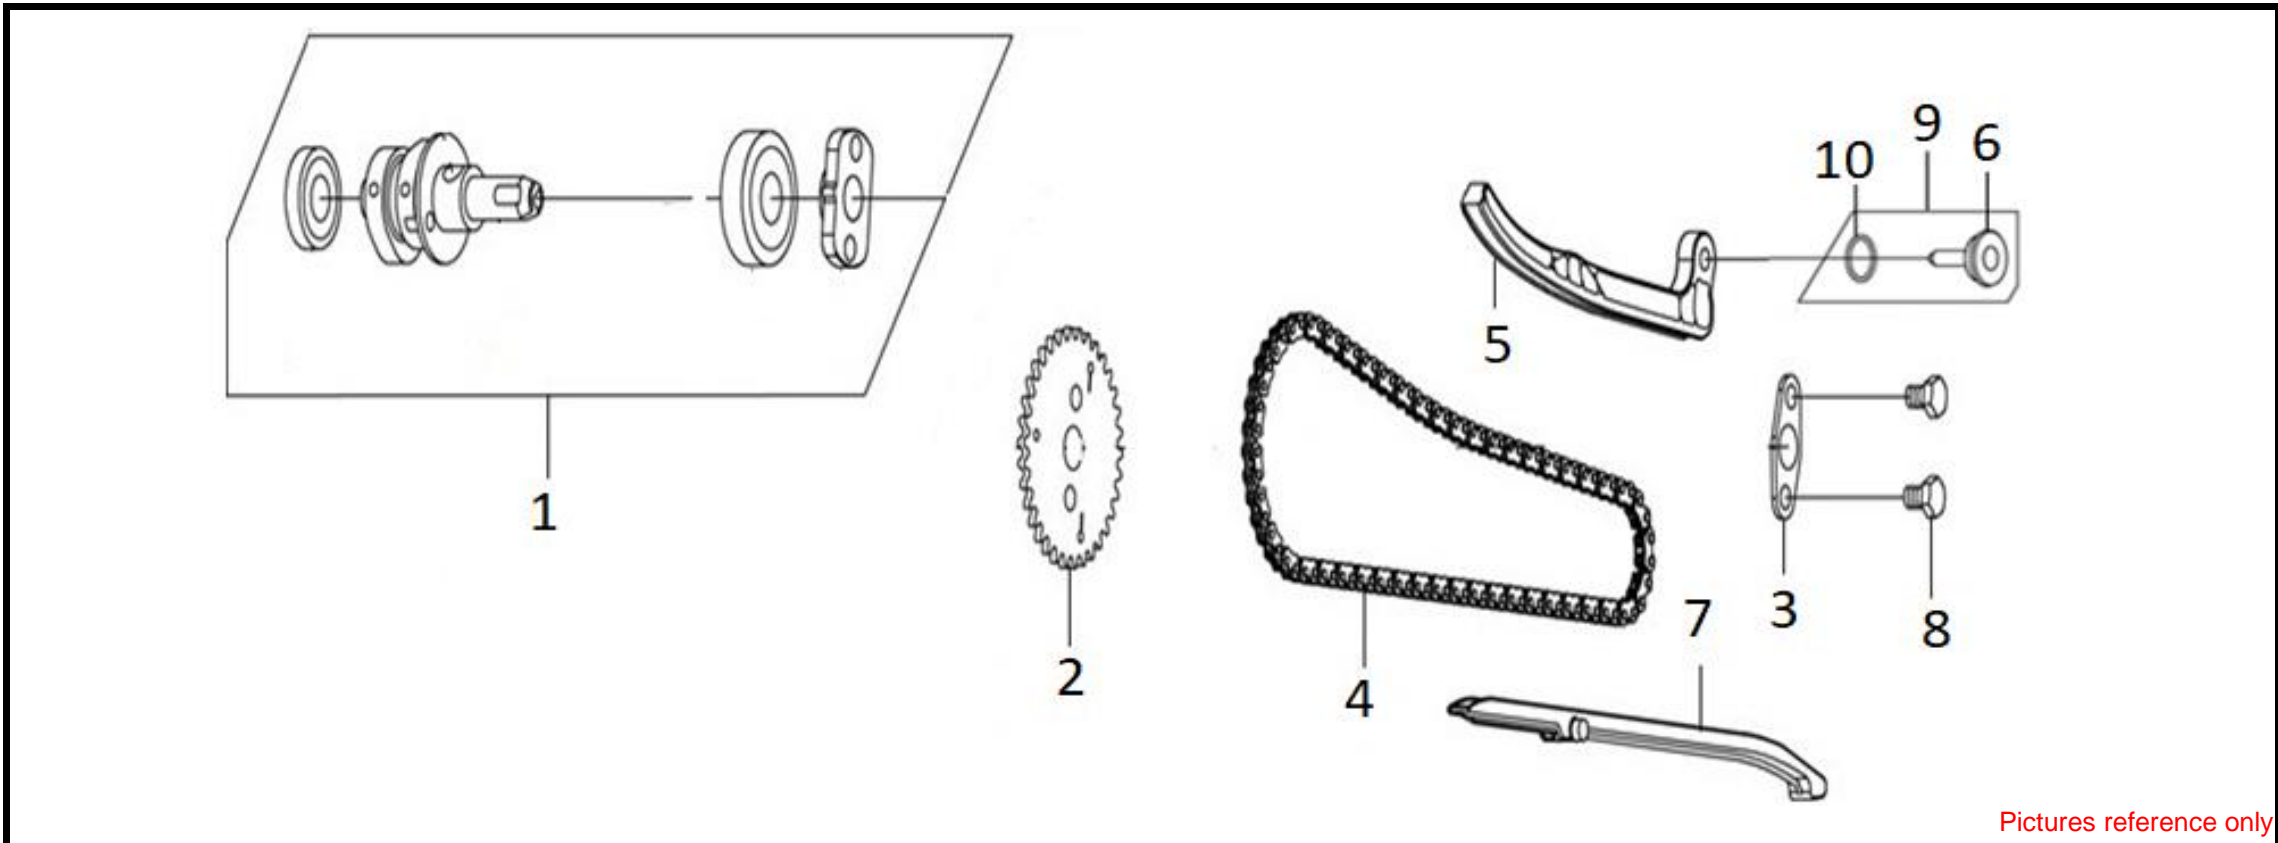

CAM SHAFT ASSY - SILENT CHAIN

Pictures reference only

NO	Parts Number	Parts Name	QTY	PRICE (RM/PCS)	REMARK
1	14100-VFA-000-VN	Cam Shaft Comp.	1	250.30	
2	14105-VJ6-0000	Cam Sprocket	1	9.10	
3	14106-VF3-000	Sprocket Washer	1	1.30	
4	1CD SCR X 94L	Cam Chain (94L)	1	61.50	
5	14510-F8A-0001-L1	Cam Chain Tensioner	1	29.30	
6	14531-M9Q-000	Pivot Cam Chain Tensioner	1	10.70	Gold Colour
6	14531-M9Q-0000	Pivot Cam Chain Tensioner	1	10.70	Silver Colour
7	14610-F8A-0001-L1	Cam Chain Guide	1	12.90	
8	90083-B12-000	Knock Bolt 6 mm	2	1.00	
9	1453A-M92-0000	Pivot Cam Chain Tensioner Ass'y	1	13.50	Silver Colour
10	91304-M9Q-000	O-Ring 15.2*1.5 mm	1	2.80	

●Please check the color & stripe information according to the color index !